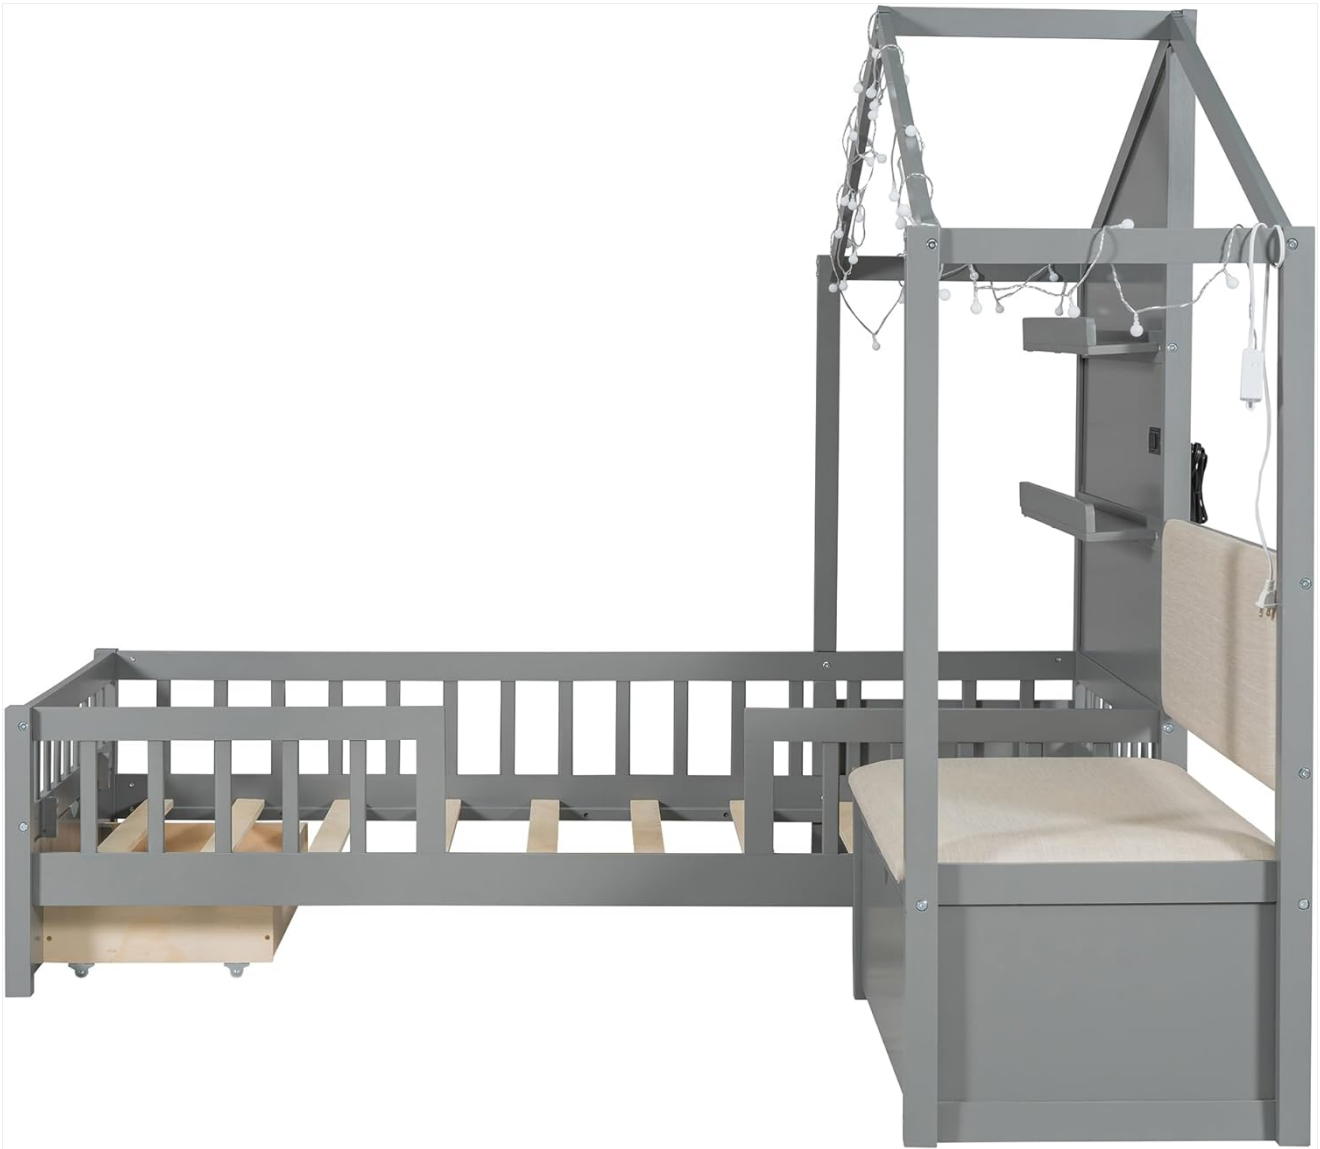

SOFTSEA Twin Size House Bed

SOFTSEA Twin Size House Bed Instruction Manual

Model: Twin Size House Bed (ASIN: B0D3PWQF2W)

Brand: SOFTSEA

1. SAFETY INFORMATION

Please read and understand all instructions before beginning assembly and use of this product. Failure to follow these instructions may result in injury or product damage. Keep this manual for future reference.

2. SETUP AND ASSEMBLY

The SOFTSEA Twin Size House Bed is shipped in two packages. All necessary tools and an installation manual with detailed diagrams are included to guide you through the assembly process.

2.2 Assembly Steps

Follow the step-by-step instructions provided in the separate assembly manual. Ensure all connections are secure

before use.

This diagram illustrates the overall dimensions and key measurements of the Twin Size House Bed, including the bed frame, upholstered sofa, and storage drawers. Refer to these measurements during assembly and for space planning.

An assembled view of the SOFTSEA Twin Size House Bed, showcasing its integrated design with the bed frame, upholstered sofa, and accessible storage drawers.

3. OPERATING INSTRUCTIONS

3.1 Charging Station and Wireless Charging