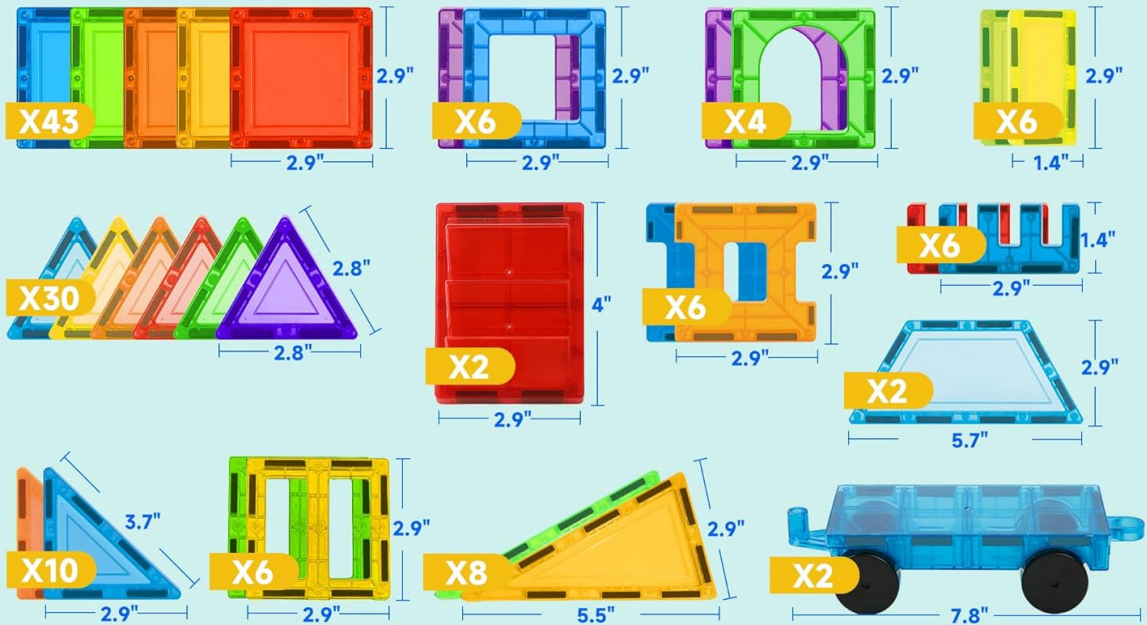

PACKAGE INCLUDE

131 PCS

Two children engaged in building a tall, multi-colored 3D structure using magnetic tiles, illustrating the transition from simple connections to complex designs.

Your browser does not support the video tag.

An instructional video demonstrating how magnetic tiles can be used to teach STEM concepts, featuring various creative builds and highlighting the educational benefits for children.

Your browser does not support the video tag.

A video showcasing the versatility of the 131-piece magnetic tile set, demonstrating various building possibilities and encouraging imaginative play.

CARE AND MAINTENANCE

Proper care ensures the longevity and continued enjoyment of your magnetic tiles:

- **Cleaning:** To clean the magnetic tiles, gently wipe them with a damp cloth and a small amount of mild soap if necessary. Avoid using abrasive cleaners or harsh chemicals, as these can damage the plastic. Ensure tiles are completely dry before storing.
- **Storage:** Store the tiles in a dry place, away from direct sunlight and extreme temperatures. The magnetic properties allow for easy stacking and compact storage, helping to keep your play area tidy.
- **Inspection:** Periodically inspect all tiles for any signs of wear, cracks, or damage. If a tile is broken or if a magnet becomes exposed, immediately remove the piece from play and dispose of it safely to prevent