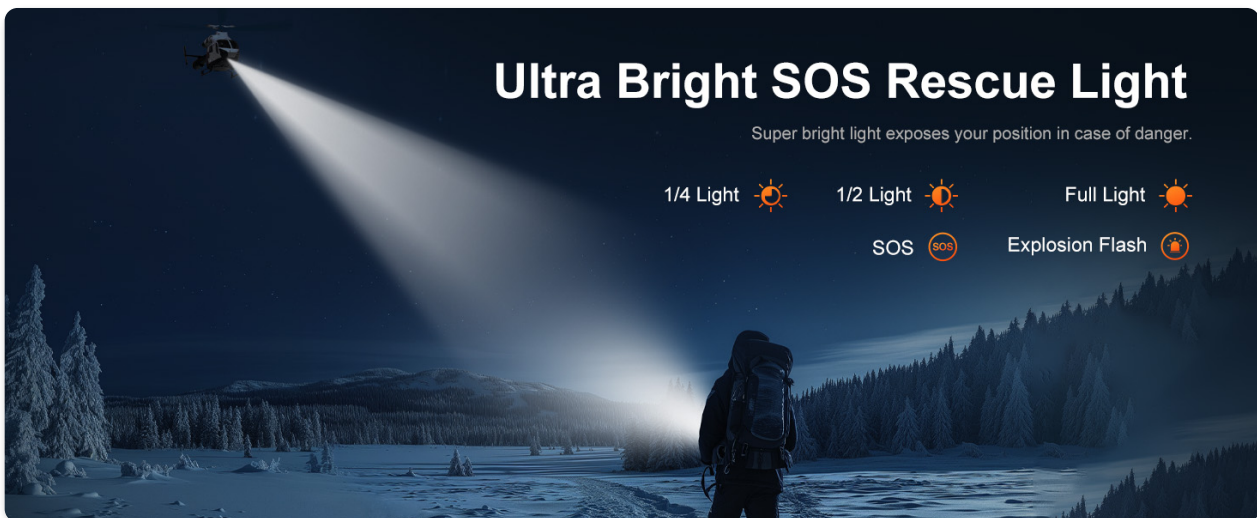

Figure 4.4: 48MP AI Camera

Figure 4.5: 20MP Night Vision Camera

4.3 Loud Speaker and Camp Light

The F106 Pro features a powerful 110dB loudspeaker, ensuring you can hear calls and media even in noisy environments. Additionally, the integrated 512 lumens camping light provides bright illumination for outdoor activities or emergencies.

To activate the camp light, long-press the dedicated button on the side of the phone. The light offers various modes, including SOS, for different situations.

Video 4.1: Demonstration of FOSSIBOT F106 Pro's 110dB speaker and 512 lumens camp light. This video showcases the phone's audio output and the brightness of its integrated light, highlighting its utility in various settings.