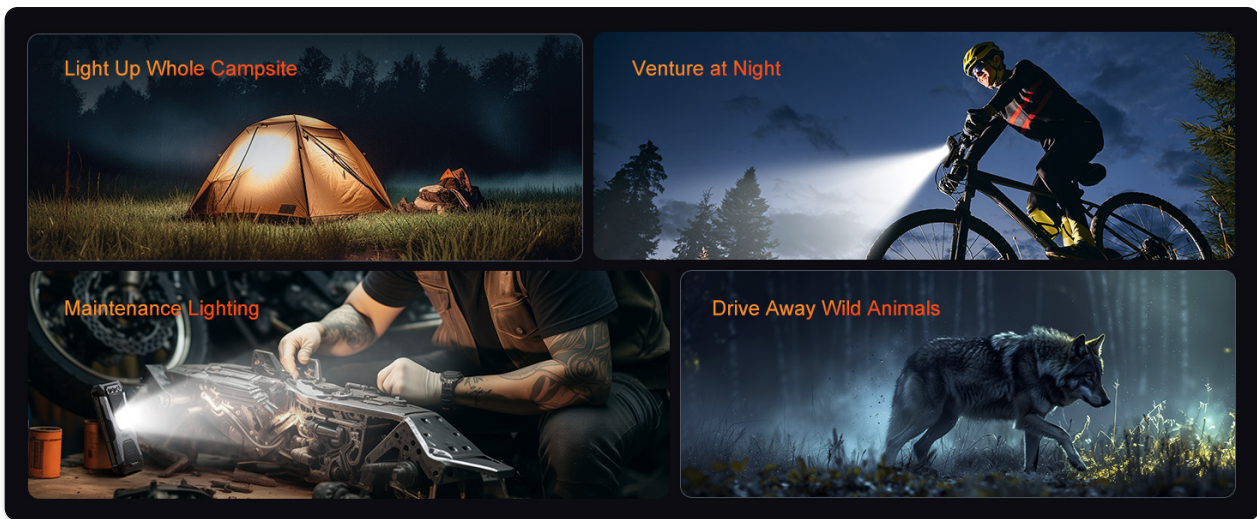

Access the camera app from the home screen or app drawer. Tap on the screen to focus, and pinch to zoom in or out. Explore various modes for optimal photo and video capture.

Figure 4.3: Camera System Overview

Figure 4.4: 48MP AI Camera

Figure 4.5: 20MP Night Vision Camera

4.3 Loud Speaker and Camp Light

The F106 Pro features a powerful 110dB loudspeaker, ensuring you can hear calls and media even in noisy environments. Additionally, the integrated 512 lumens camping light provides bright illumination for outdoor activities or emergencies.