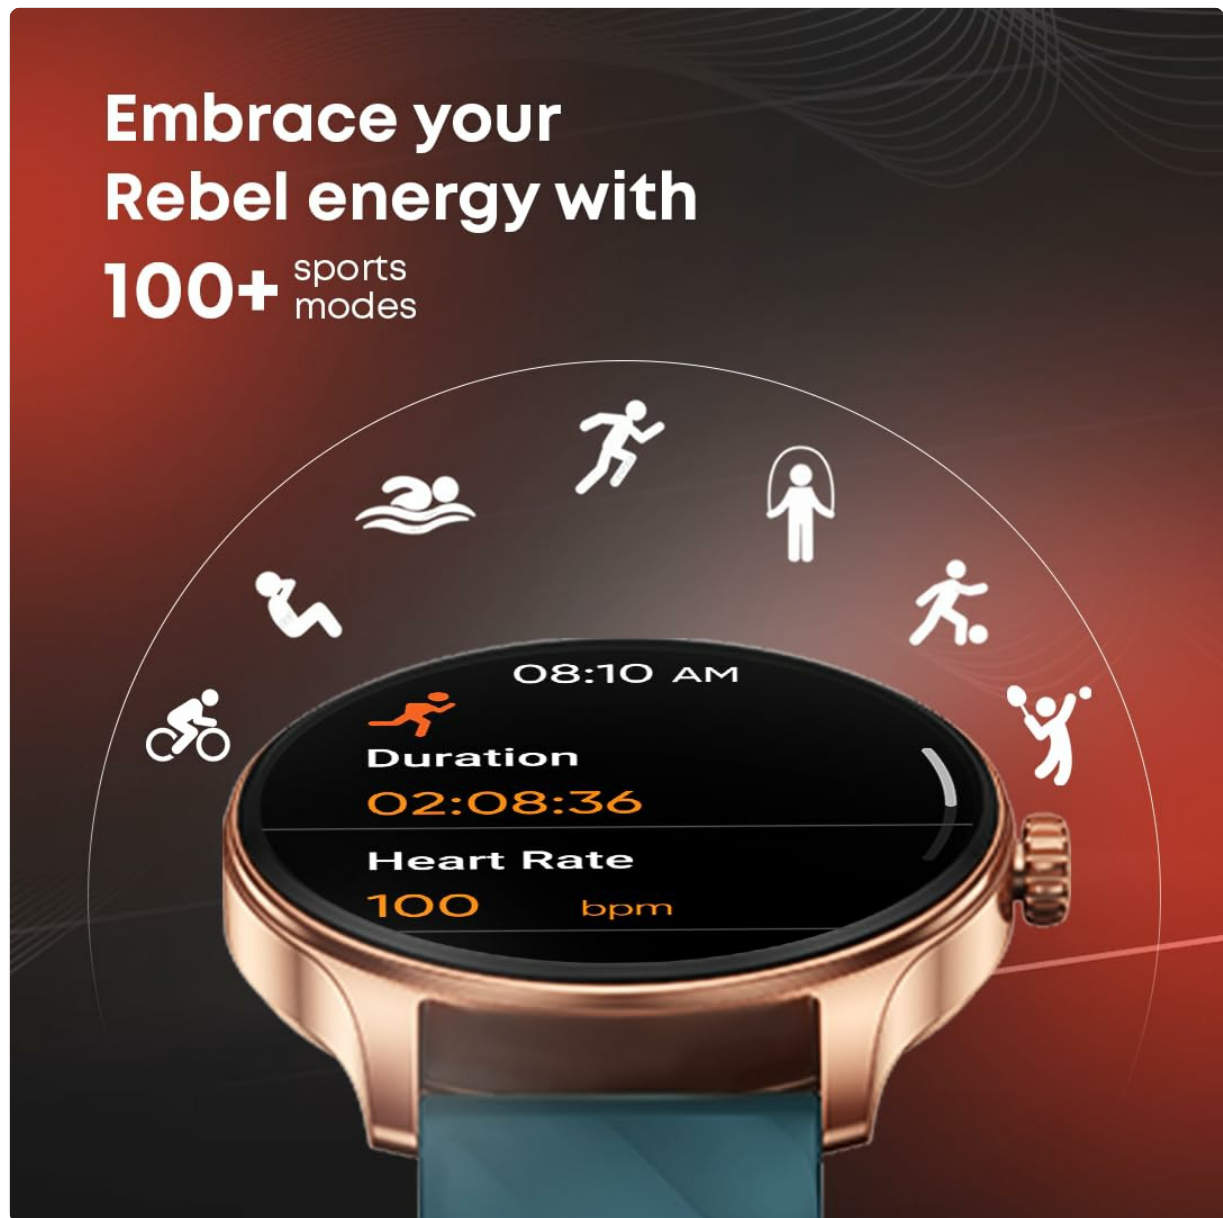

## 5.4 Sports Modes

The watch supports over 100 sports modes. Select your desired activity from the sports mode menu to track your performance, including duration, heart rate, and calories burned.

Figure 5.3: Track your activities with over 100 sports modes.

## 5.5 Other Handy Features

Your Fastrack Limitless XR1 includes several convenient tools:

- **Built-In Games:** Enjoy casual games directly on your watch.
- **Calculator:** Perform basic calculations on the go.
- **Music Control:** Control music playback on your paired smartphone.
- **Camera Control:** Remotely trigger your smartphone's camera shutter.