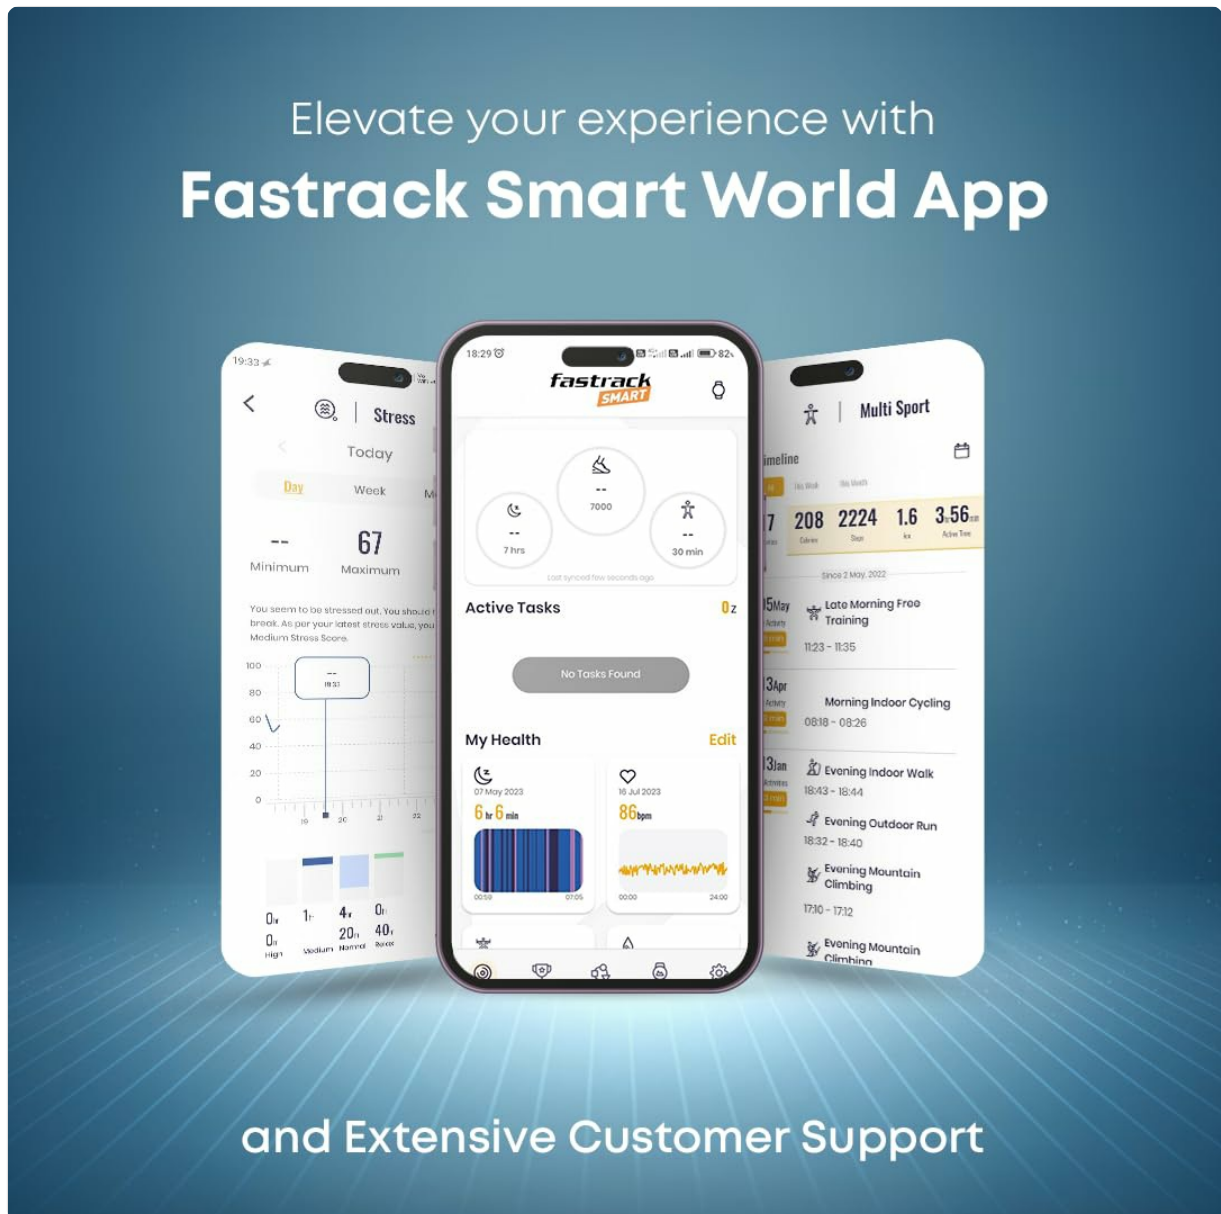

### 4.2 Pairing with Fastrack Smart World App

To unlock the full potential of your smartwatch, download and install the Fastrack Smart World App on your smartphone (available on Android and iOS app stores).

1. Ensure your watch is charged and powered on.
2. Enable Bluetooth on your smartphone.

3. Open the Fastrack Smart World App and follow the on-screen instructions to create an account or log in.
4. Select 'Add Device' or 'Pair New Device' within the app.
5. Select 'Fastrack Limitless XR1' from the list of available devices.
6. Confirm the pairing request on both your watch and smartphone.

Figure 4.1: The Fastrack Smart World App interface for enhanced experience.