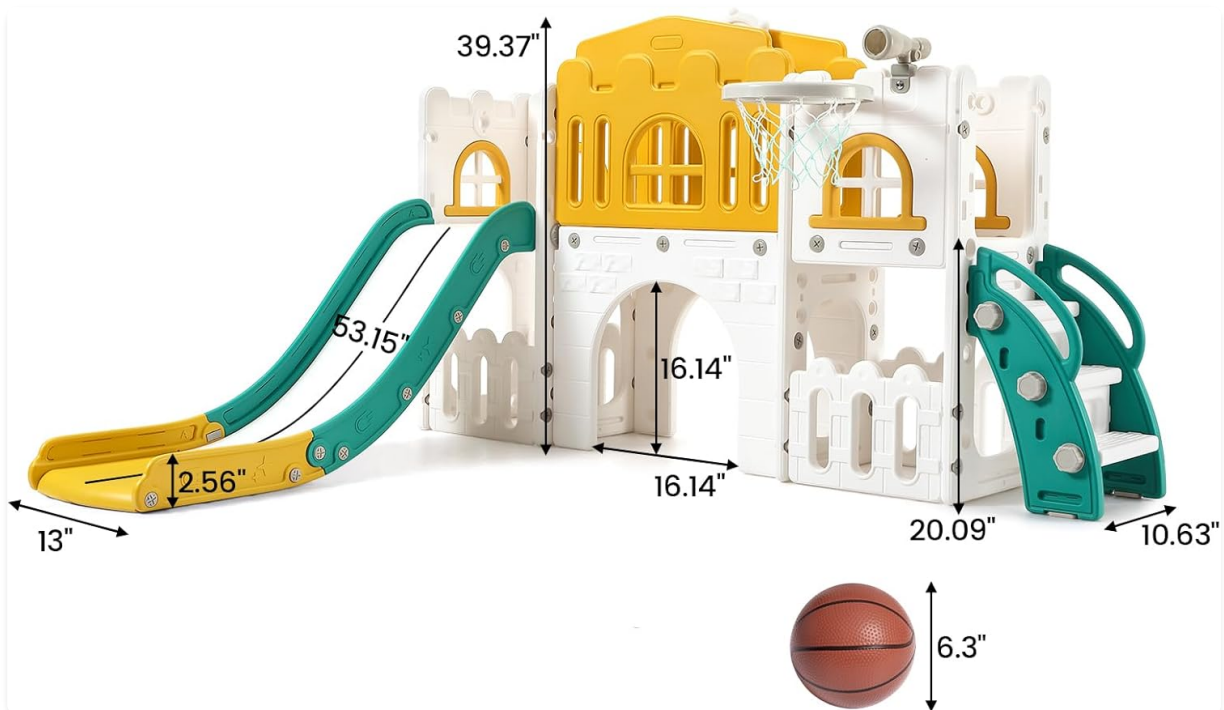

## SPECIFICATIONS

<b>Brand</b>	GAOMON
<b>Model Number</b>	LY-2899B
<b>Material</b>	Plastic (HAPE and PP)
<b>Product Dimensions (L x W x H)</b>	64.96" x 59.06" x 39.37"
<b>Item Weight</b>	39 Pounds
<b>Maximum Weight Recommendation</b>	100 Pounds
<b>Recommended Age Range</b>	Toddler (1-3 years)
<b>Assembly Required</b>	Yes

Image: Overall dimensions of the playset, including length, width, and height.