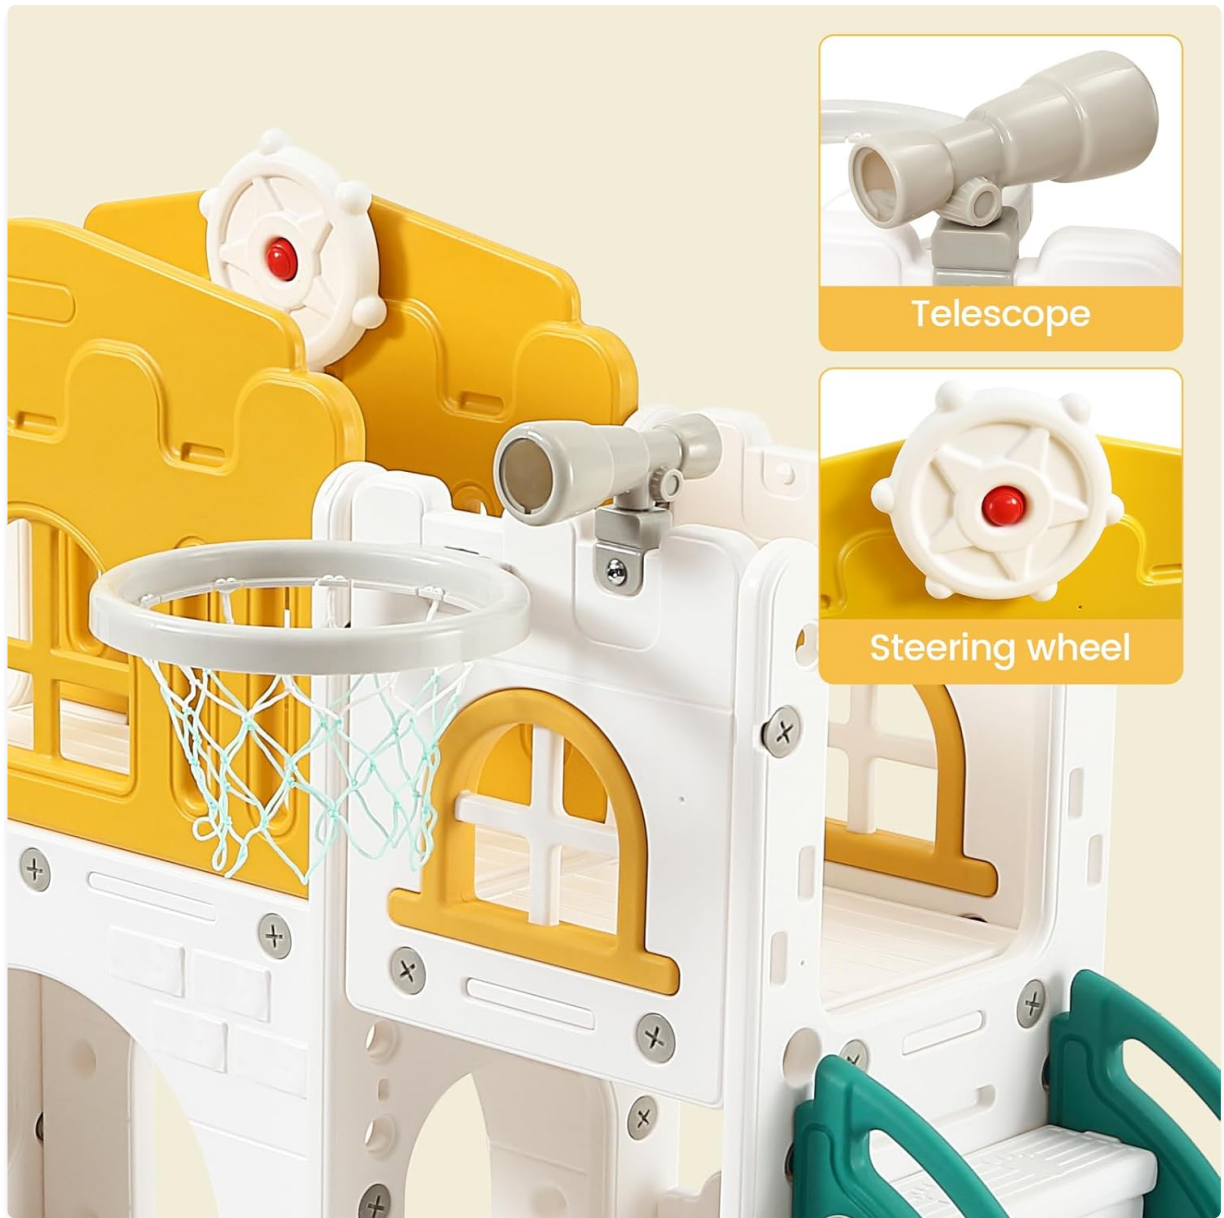

### **Crawling Tunnel and Play Area**

The playset includes a spacious castle corridor and a fun crawl tunnel, providing areas for imaginative play and exploration. High baffles on both sides of the upper platform ensure safety.

### Telescope and Steering Wheel

These accessories encourage imaginative play, allowing children to pretend they are explorers or captains.

Image: Detailed view of the telescope and steering wheel, showing their design and attachment points.