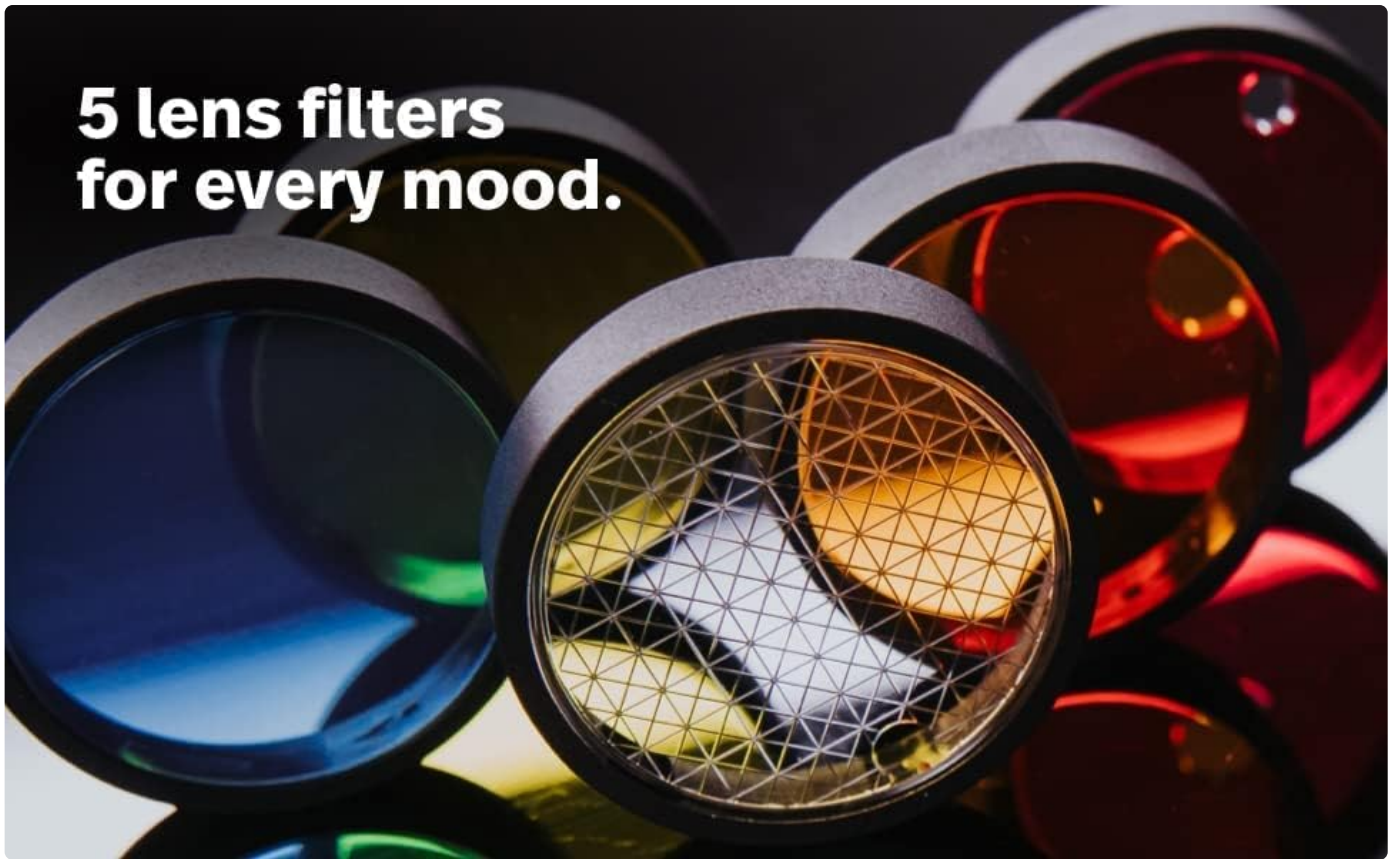

Using Lens Filters:

The included 5-piece lens filter kit allows for creative effects. Simply attach the desired filter to the front of the camera lens before shooting.

5 lens filters for every mood.

Image: A collection of five distinct lens filters, showcasing their varied colors and textures, ready for creative use with the camera.