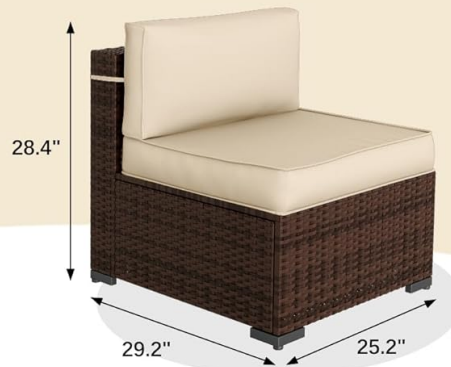

## PACKAGE CONTENTS

Your ELPOSUN 7-piece modular outdoor sectional set includes the following components:

- Modular Sofa Sections (quantity may vary based on configuration, typically includes corner and armless sections)
- 44-inch Propane Gas Fire Pit Table
- Glass Coffee Table
- Seat Cushions and Back Cushions
- Waterproof Protective Covers
- Assembly Hardware and Tools
- Instruction Manual

# WICKER PATIO CONVERSATION SET

2× Corner Sofa

4× Armless Sofa

1× Fire Table

1× Glass Table

Image: Diagram showing the dimensions of the individual components: two corner sofas, four armless sofas, one fire table, and one glass table. Dimensions are provided in inches.