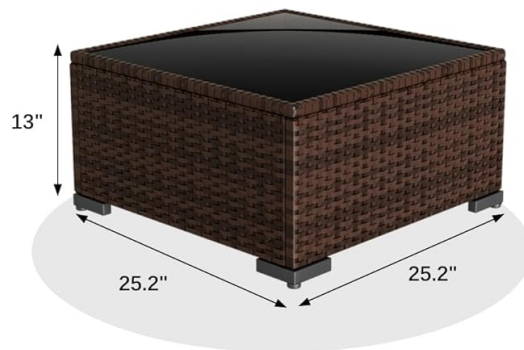

## PACKAGE CONTENTS

Your ELPOSUN 7-piece modular outdoor sectional set includes the following components:

- Modular Sofa Sections (quantity may vary based on configuration, typically includes corner and armless sections)
- 44-inch Propane Gas Fire Pit Table
- Glass Coffee Table
- Seat Cushions and Back Cushions
- Waterproof Protective Covers
- Assembly Hardware and Tools
- Instruction Manual

# WICKER PATIO CONVERSATION SET

2× Corner Sofa

4× Armless Sofa

1× Fire Table

1× Glass Table

Image: Diagram showing the dimensions of the individual components: two corner sofas, four armless sofas, one fire table, and one glass table. Dimensions are provided in inches.