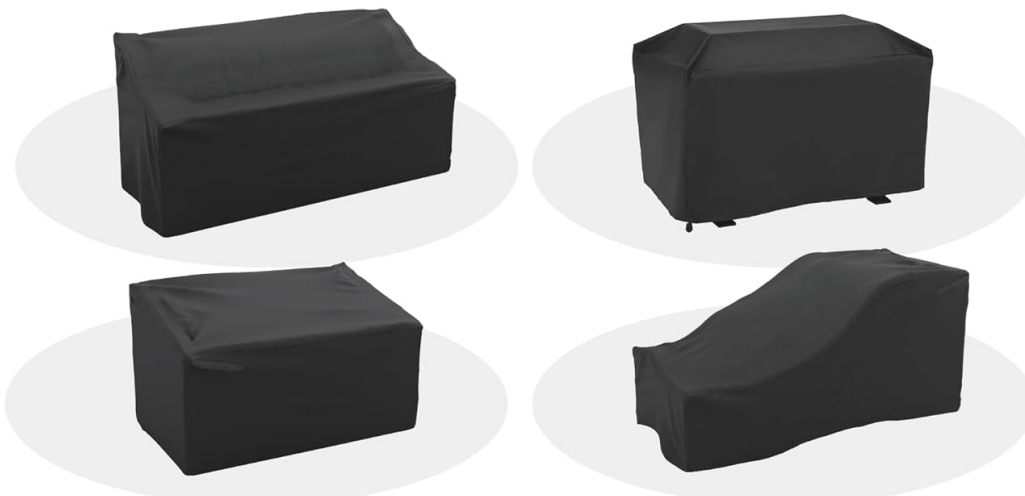

## FREE PROTECTIVE COVER

Waterproof and dust-resistant! Effortlessly maintain your sofa.  
Ensuring long-lasting durability!

Splash Proof

UV Resistant

Fixed & Adjustable Drawstring

Image: Illustration of the protective covers, highlighting features such as splash-proof material, UV resistance, and fixed & adjustable drawstrings for a secure fit.