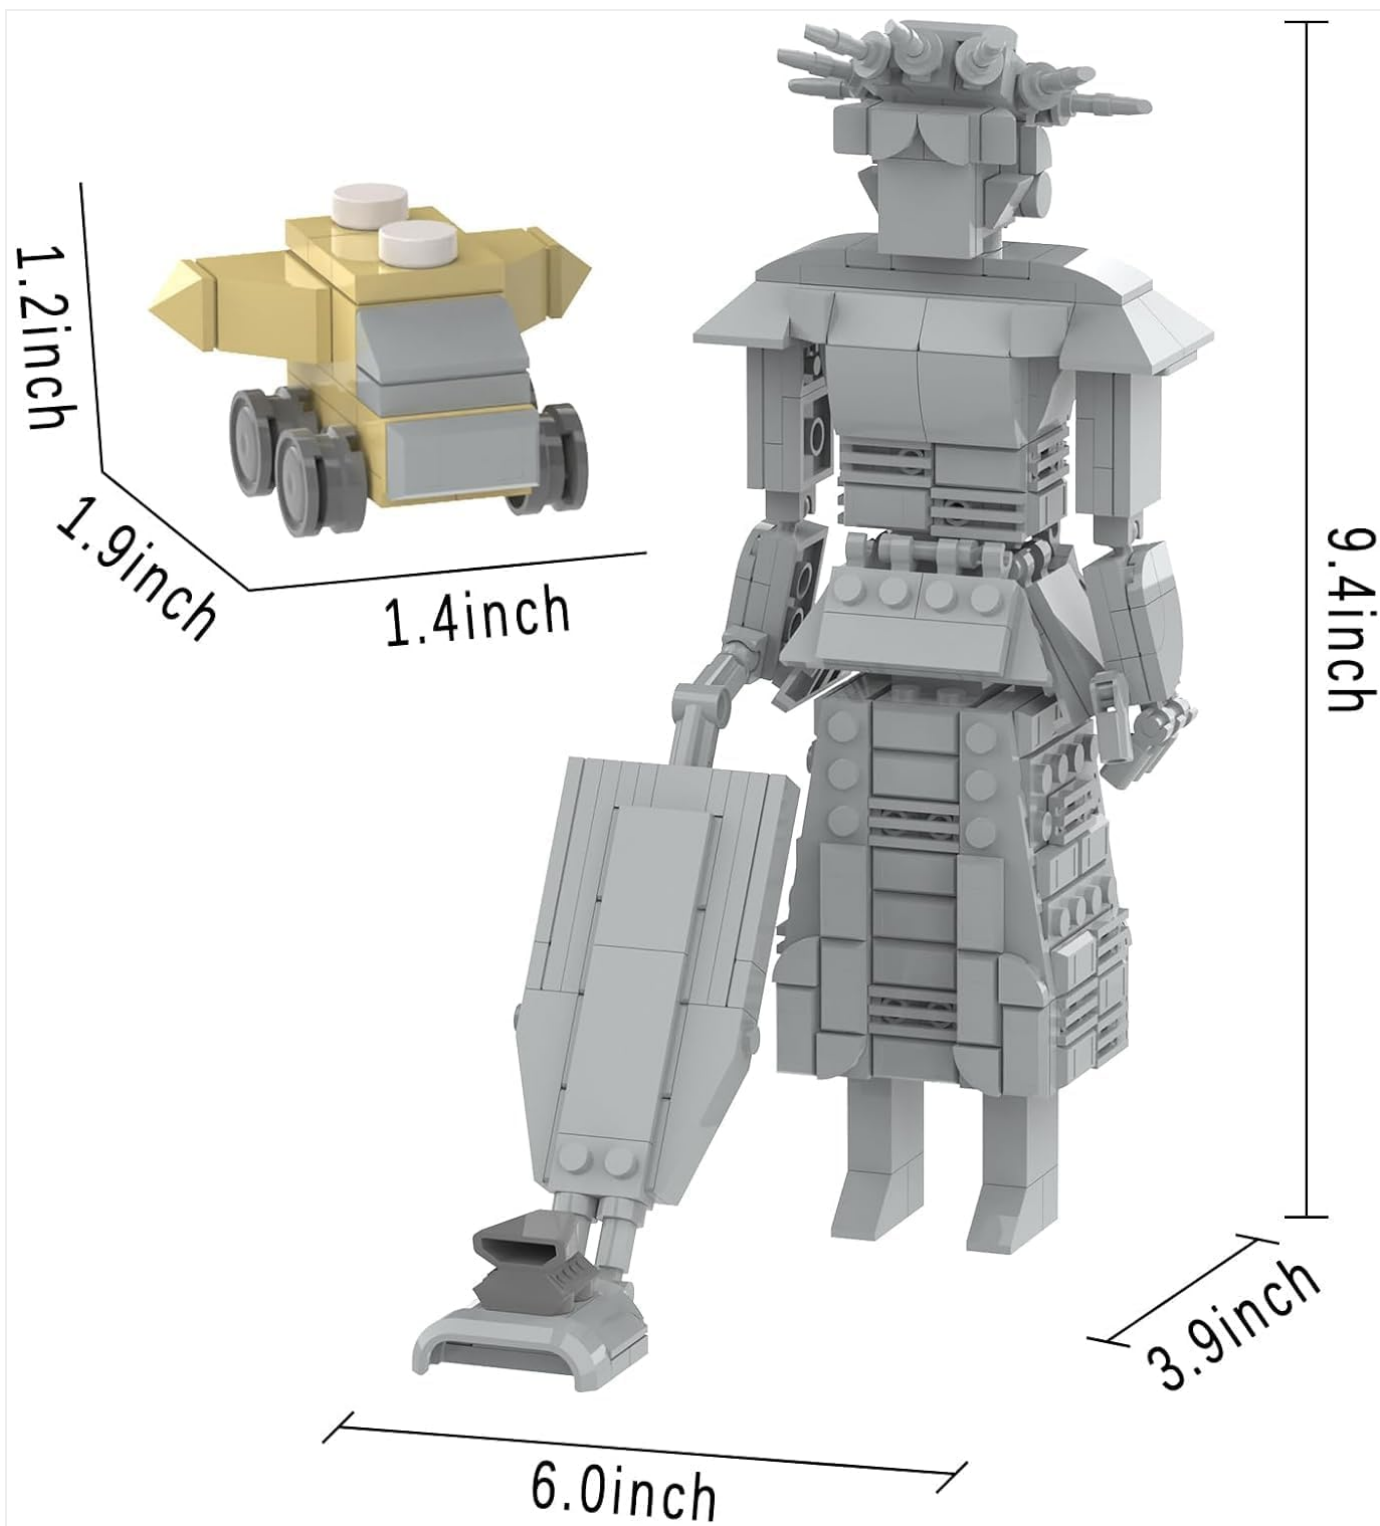

5. **Assemble Mini Eagle 5:** The mini Eagle 5 vehicle is assembled separately and then placed alongside the Mega Maid model.

**EASY TO ASSEMBLE
WITH INSTRUCTION MANUAL & BOX**

8+
362 Pieces

Image: A child and an adult engaged in assembling the building set, with the instruction manual visible.