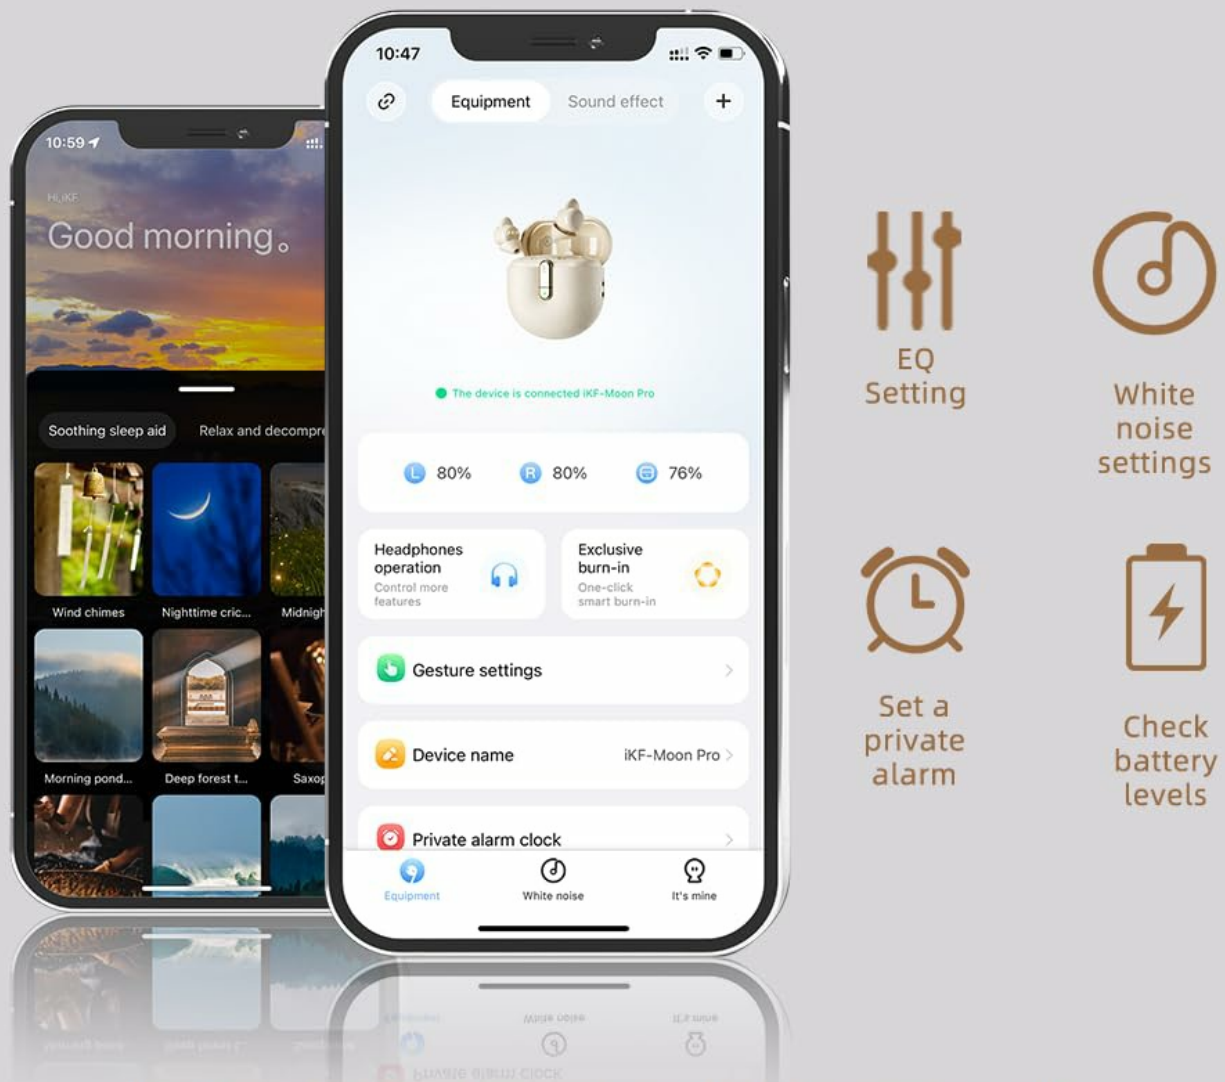

One-step Pairing

Automatically connects when you open the case, and Bluetooth 5.3 provides a faster connection for your device.

Single mode

Binaural mode

Compatible widely

Image: One-step pairing process for iKF-Moon Pro earbuds.

3. Smart App Control

Enhance your experience by downloading the dedicated iKF app. The app allows you to:

- Adjust volume levels.
- Set a private alarm clock.
- Customize audio preferences (EQ settings).
- Select from various white noise options.
- Check battery levels.
- Manage gesture settings (if applicable, though touch controls are minimized for sleep).

The app can be used via Register Login or Visitor Login, with both options providing full functionality.

iKF APP Control

Note: The app can be used for either Register Login or Visitor Login, both can enjoy the same functions.

Image: iKF app interface for controlling the sleep earbuds.

OPERATING INSTRUCTIONS

1. Wearing the Earbuds

The iKF-Moon Pro earbuds are designed for in-ear placement and an ergonomic fit, ensuring comfort even for side sleepers. Insert each earbud gently into your ear canal. Ensure a snug fit to maximize noise isolation and prevent discomfort. The design minimizes accidental touches during sleep by eliminating traditional touch controls and microphones.