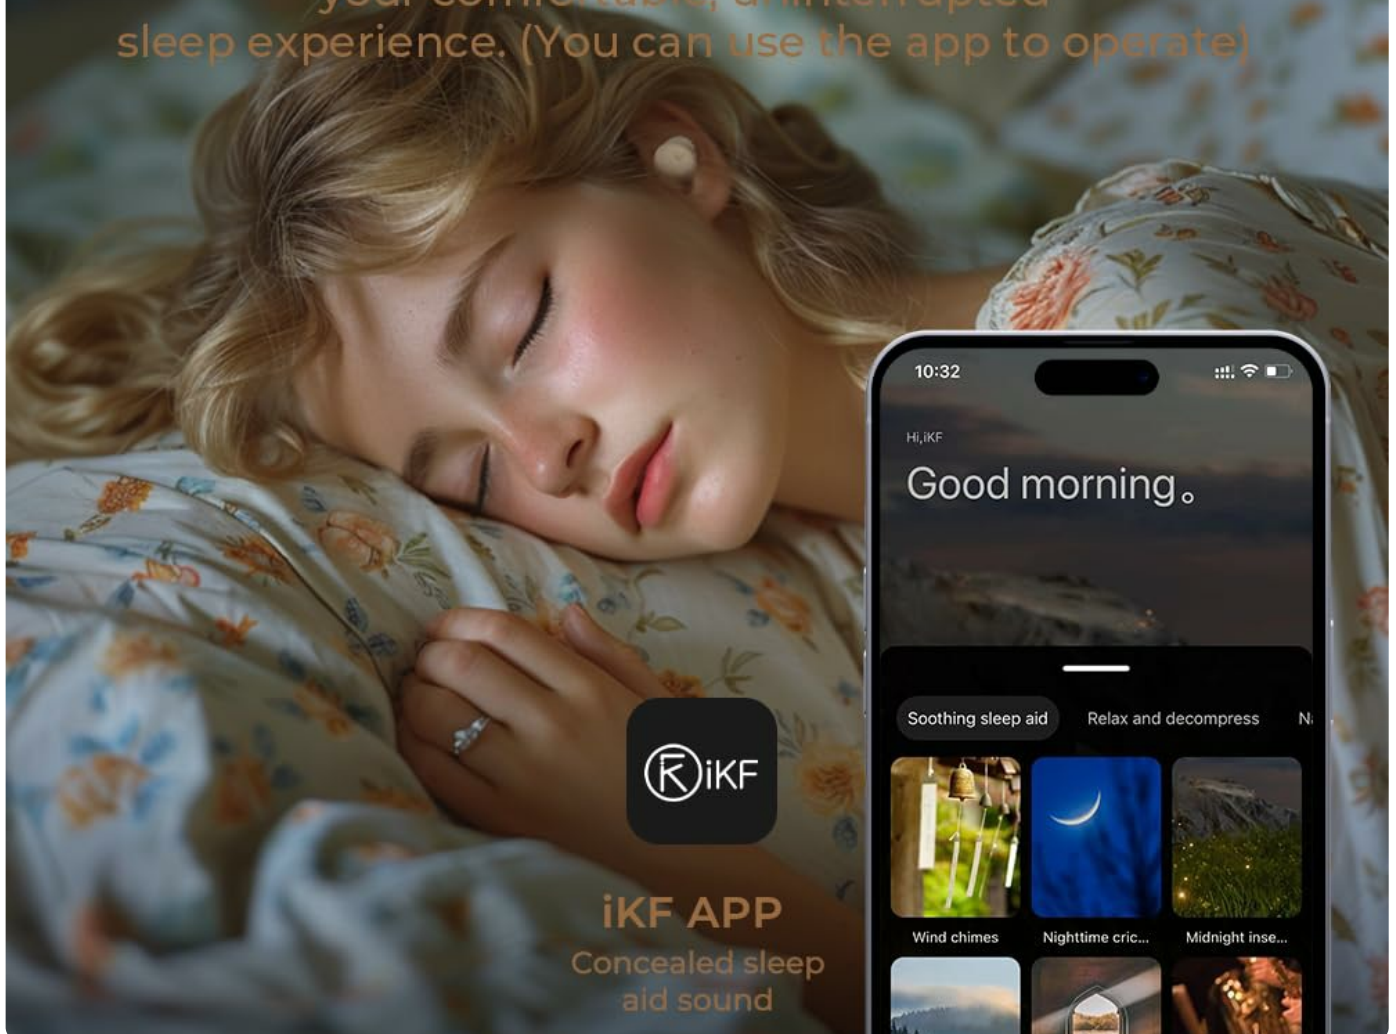

Image: iKF app interface for controlling the sleep earbuds.

OPERATING INSTRUCTIONS

1. Wearing the Earbuds

The iKF-Moon Pro earbuds are designed for in-ear placement and an ergonomic fit, ensuring comfort even for side sleepers. Insert each earbud gently into your ear canal. Ensure a snug fit to maximize noise isolation and prevent discomfort. The design minimizes accidental touches during sleep by eliminating traditional touch controls and microphones.

Thoughtful Design Avoid Accidental Touch

Eliminates the touch function and microphone to ensure your comfortable, uninterrupted sleep experience. (You can use the app to operate)

Image: Earbuds designed to prevent accidental touches during sleep.

2. Audio Playback and Noise Reduction

Once paired, you can play audio from your connected device. The earbuds feature a 5mm dynamic driver for clear, immersive sound quality. They provide sound isolation to effectively block external noise, creating a peaceful environment for sleep or relaxation. Use the iKF app to select preferred audio, such as soothing music or white noise.