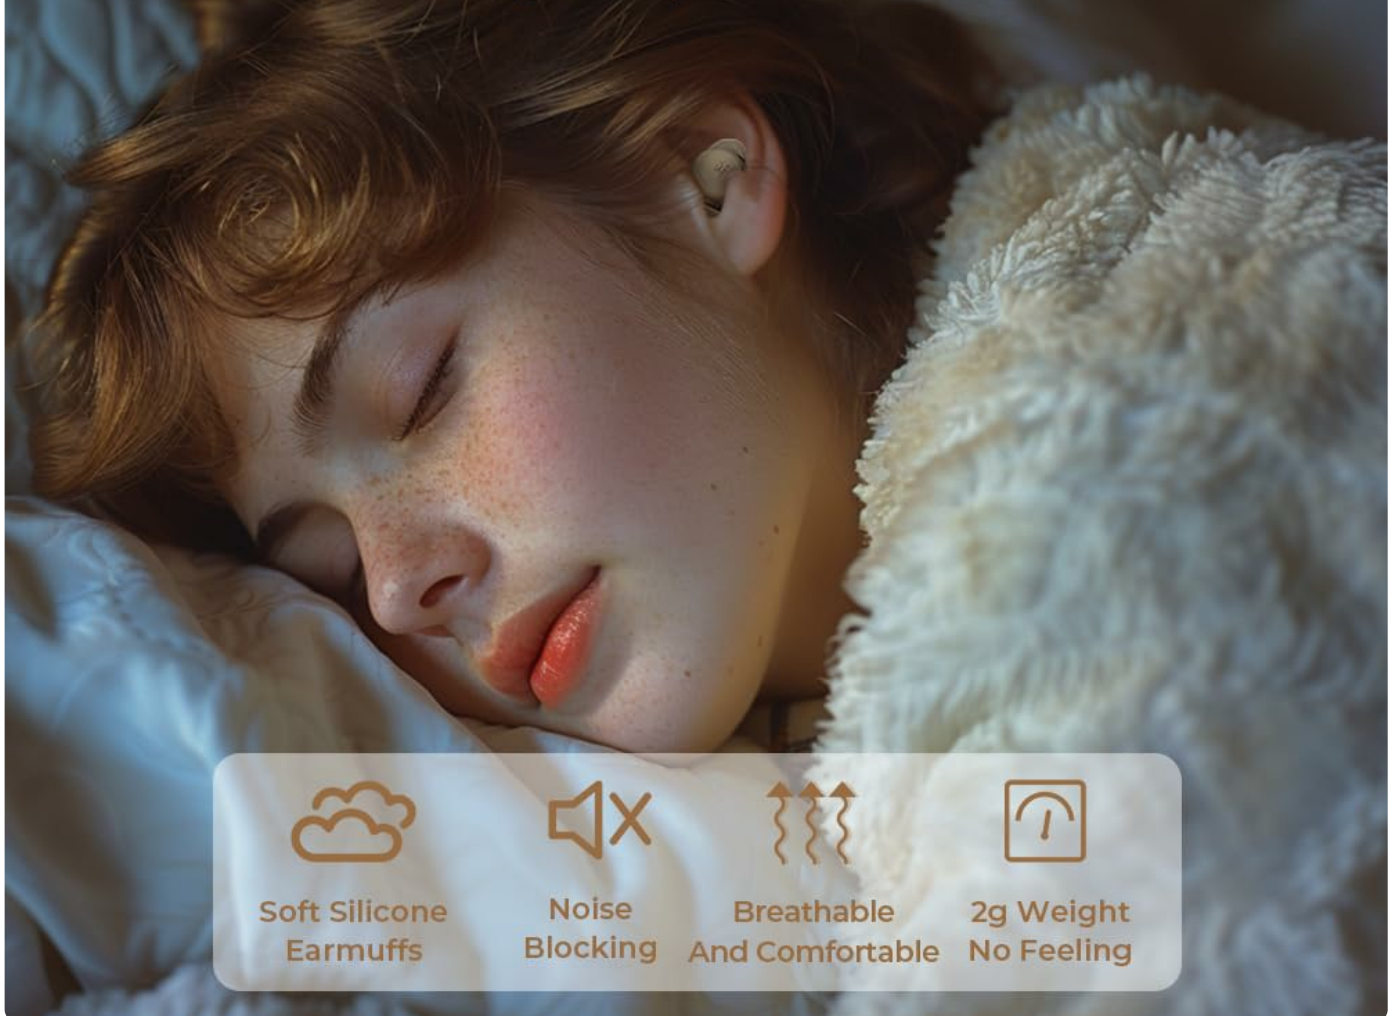

[Manuals.plus](#) /

> [iKF](#) /

> iKF-Moon Pro Wireless Sleep Earbuds User Manual

iKF iKF-Moon Pro

iKF-Moon Pro Wireless Sleep Earbuds User Manual

Model: iKF-Moon Pro | Brand: iKF

INTRODUCTION

The iKF-Moon Pro Wireless Sleep Earbuds are designed to provide a comfortable and uninterrupted sleep experience, especially for side sleepers. These earbuds are lightweight, discreet, and feature Bluetooth 5.3 connectivity for stable audio streaming. They are engineered to reduce ambient noise, allowing users to enjoy relaxing audio or white noise for improved sleep quality.

Soft Sleep Earbuds For Side Sleepers

As light and comfortable as a cloud,
truly realizing zero pressure into the ear

Soft Silicone
Earmuffs

Noise
Blocking

Breathable
And Comfortable

2g Weight
No Feeling

Image: iKF-Moon Pro Sleep Earbuds in use, highlighting their comfortable and discreet design for side sleepers.