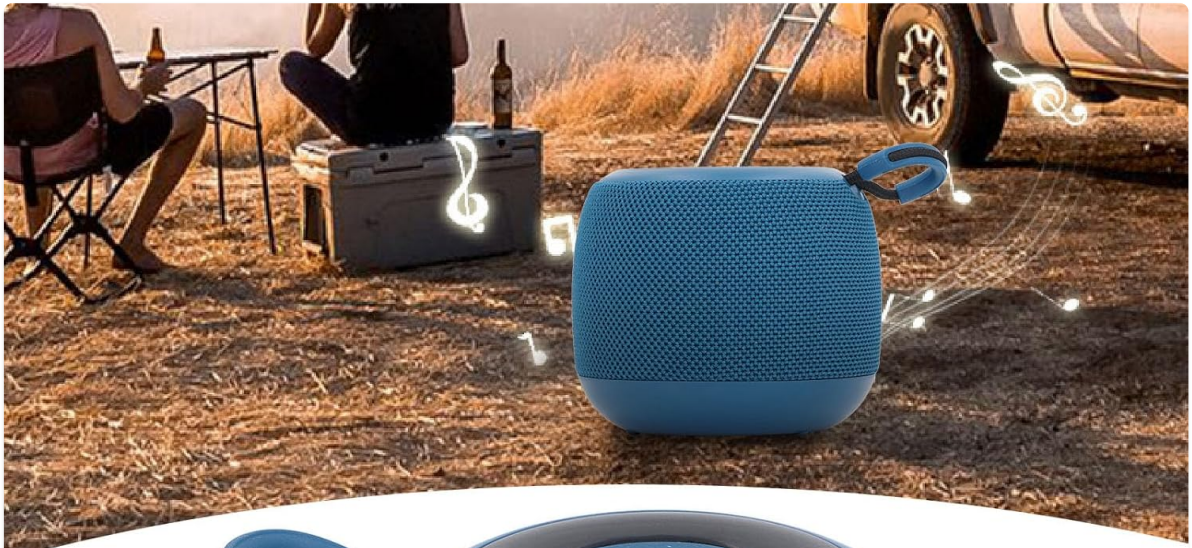

Image: Top view of the Jectse Portable Bluetooth Speaker, highlighting the control panel with buttons for power, volume, and mode selection.