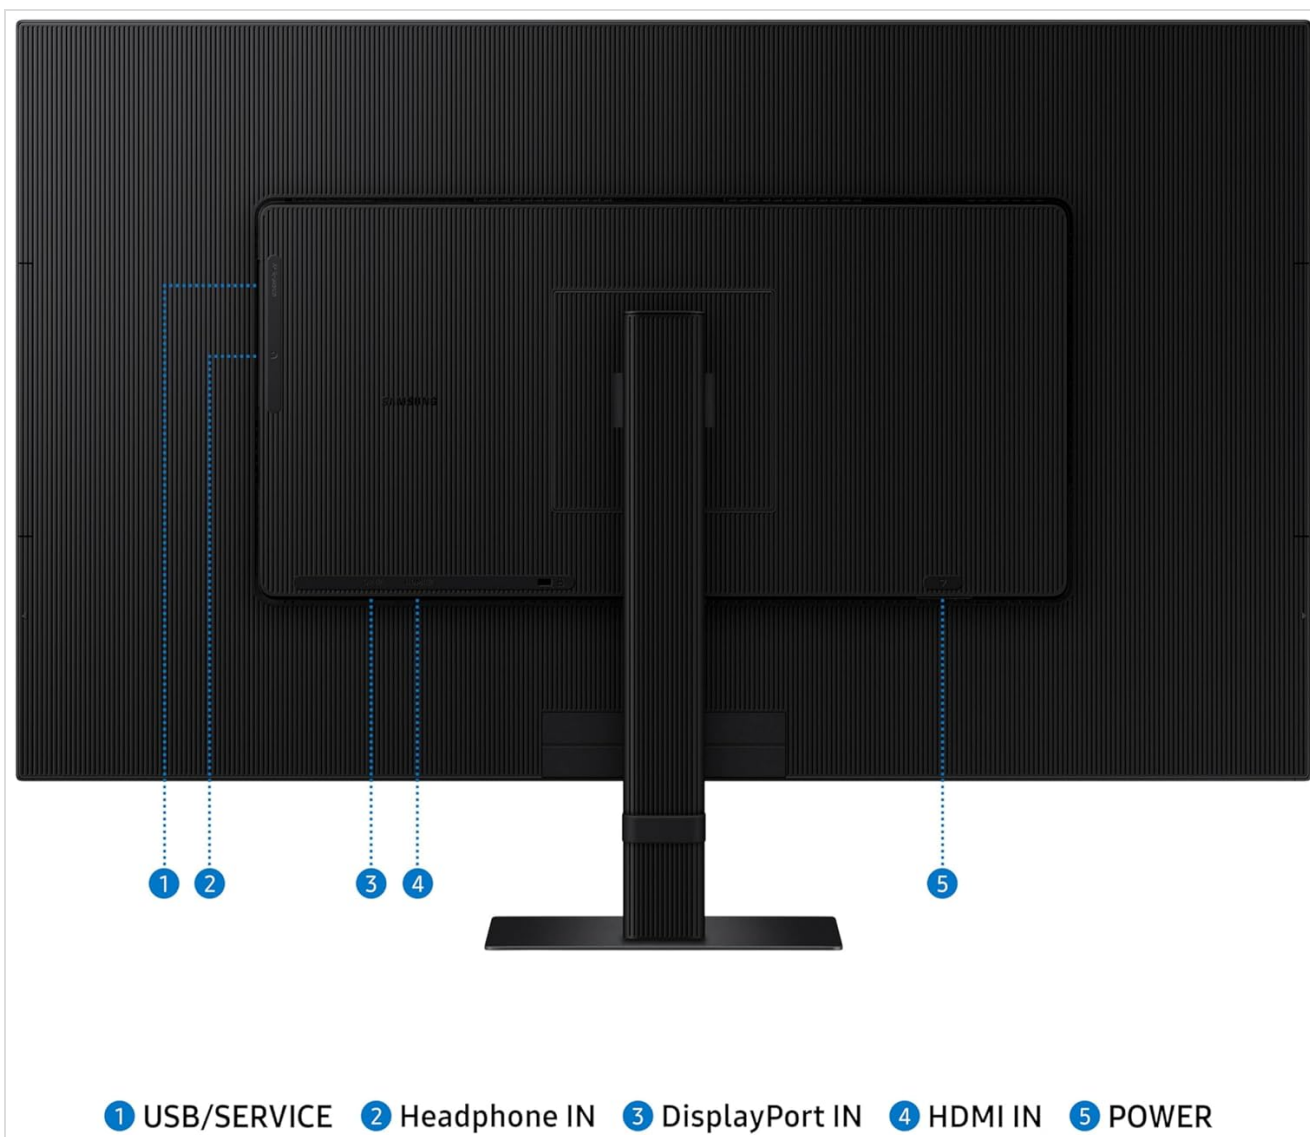

PACKAGE CONTENTS

- HDMI Cable
- DisplayPort Cable
- USB-C Cable
- Power Cable
- Quick setup guide

SETUP GUIDE

1. Monitor Assembly

The Easy Setup Stand allows for quick assembly without the need for tools or screws. Simply align the stand with the monitor's mounting area and push until it clicks into place.

Image: Easy Setup Stand assembly. The monitor attaches to the stand with a simple push, requiring no tools.

2. Connecting Devices

The ViewFinity S7 monitor offers multiple ports for versatile connectivity. Connect your computer or other devices using the appropriate cables.

Image: Rear ports of the monitor, including HDMI, DisplayPort, USB-A, and USB-B for various connections.

- **HDMI Ports:** Connect devices such as PCs, gaming consoles, or media players using an HDMI cable.
- **DisplayPort:** For high-resolution video and audio transmission, connect your device via DisplayPort.
- **USB-A and USB-B Ports:** These ports allow for convenient connection of peripherals, simplifying your workspace.

TECHNICAL SPECIFICATIONS

Feature	Detail
Standing screen display size	32 Inches
Screen Resolution	3840x2160
Max Screen Resolution	3840 x 2160 Pixels
Brand	Samsung

Feature	Detail
Series	S70D
Item model number	LS32D702EANXGO
Item Weight	13 pounds
Product Dimensions	7.1 x 28.1 x 19.7 inches
Color	Black
Voltage	240 Volts
Manufacturer	Samsung
Country of Origin	Mexico
Date First Available	June 4, 2024
Screen Size	32 Inches
Resolution	4K UHD 2160p
Aspect Ratio	16:9
Screen Surface Description	Matte