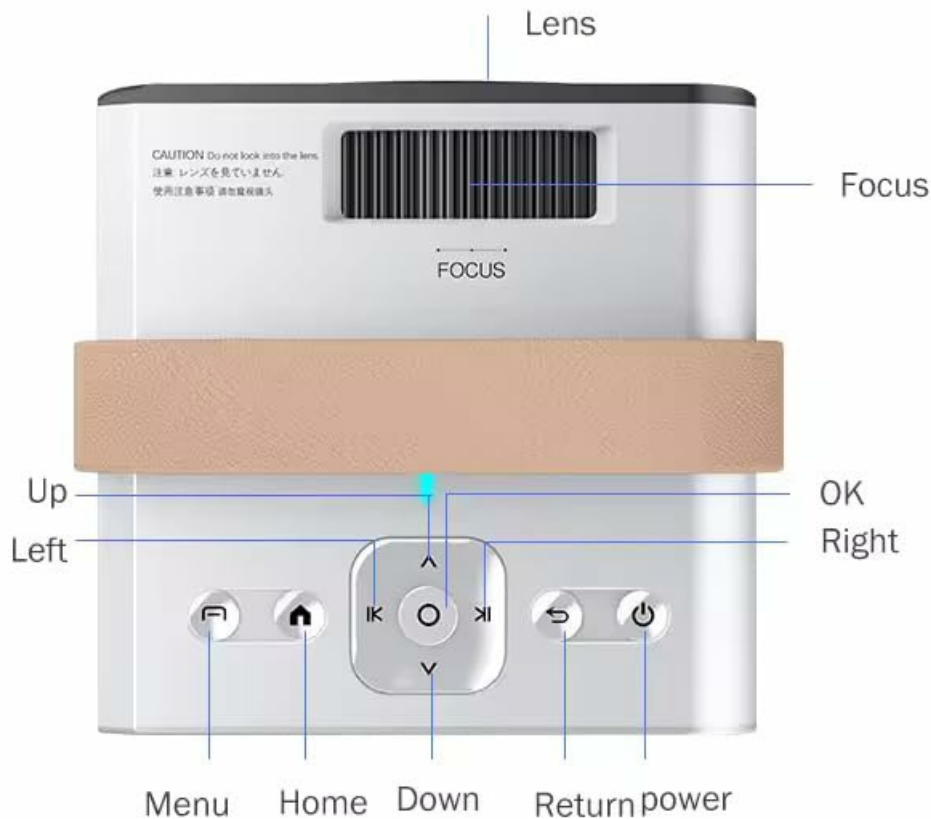

PRODUCT OVERVIEW

Front and Side View

Figure 2: Front view of the Dkian CY303 Mini Projector, showing the main lens and ventilation.

Control Panel and Interfaces

The projector features an intuitive control panel and various ports for connectivity. Familiarize yourself with these components before operation.

Panel and interface

Figure 3: Top view illustrating the control panel buttons (Menu, Home, Up, Down, Left, Right, OK, Return, Power) and the focus adjustment wheel. The lens is also visible.

- **Lens:** Main projection lens. **CAUTION: Do not look directly into the lens when the projector is operating.**
- **Focus Wheel:** Adjusts image sharpness.
- **Control Buttons:** Navigation (Up, Down, Left, Right, OK), Menu, Home, Return, Power.
- **Ports:** (Refer to image for exact placement) HDMI, USB, AV for connecting external devices.