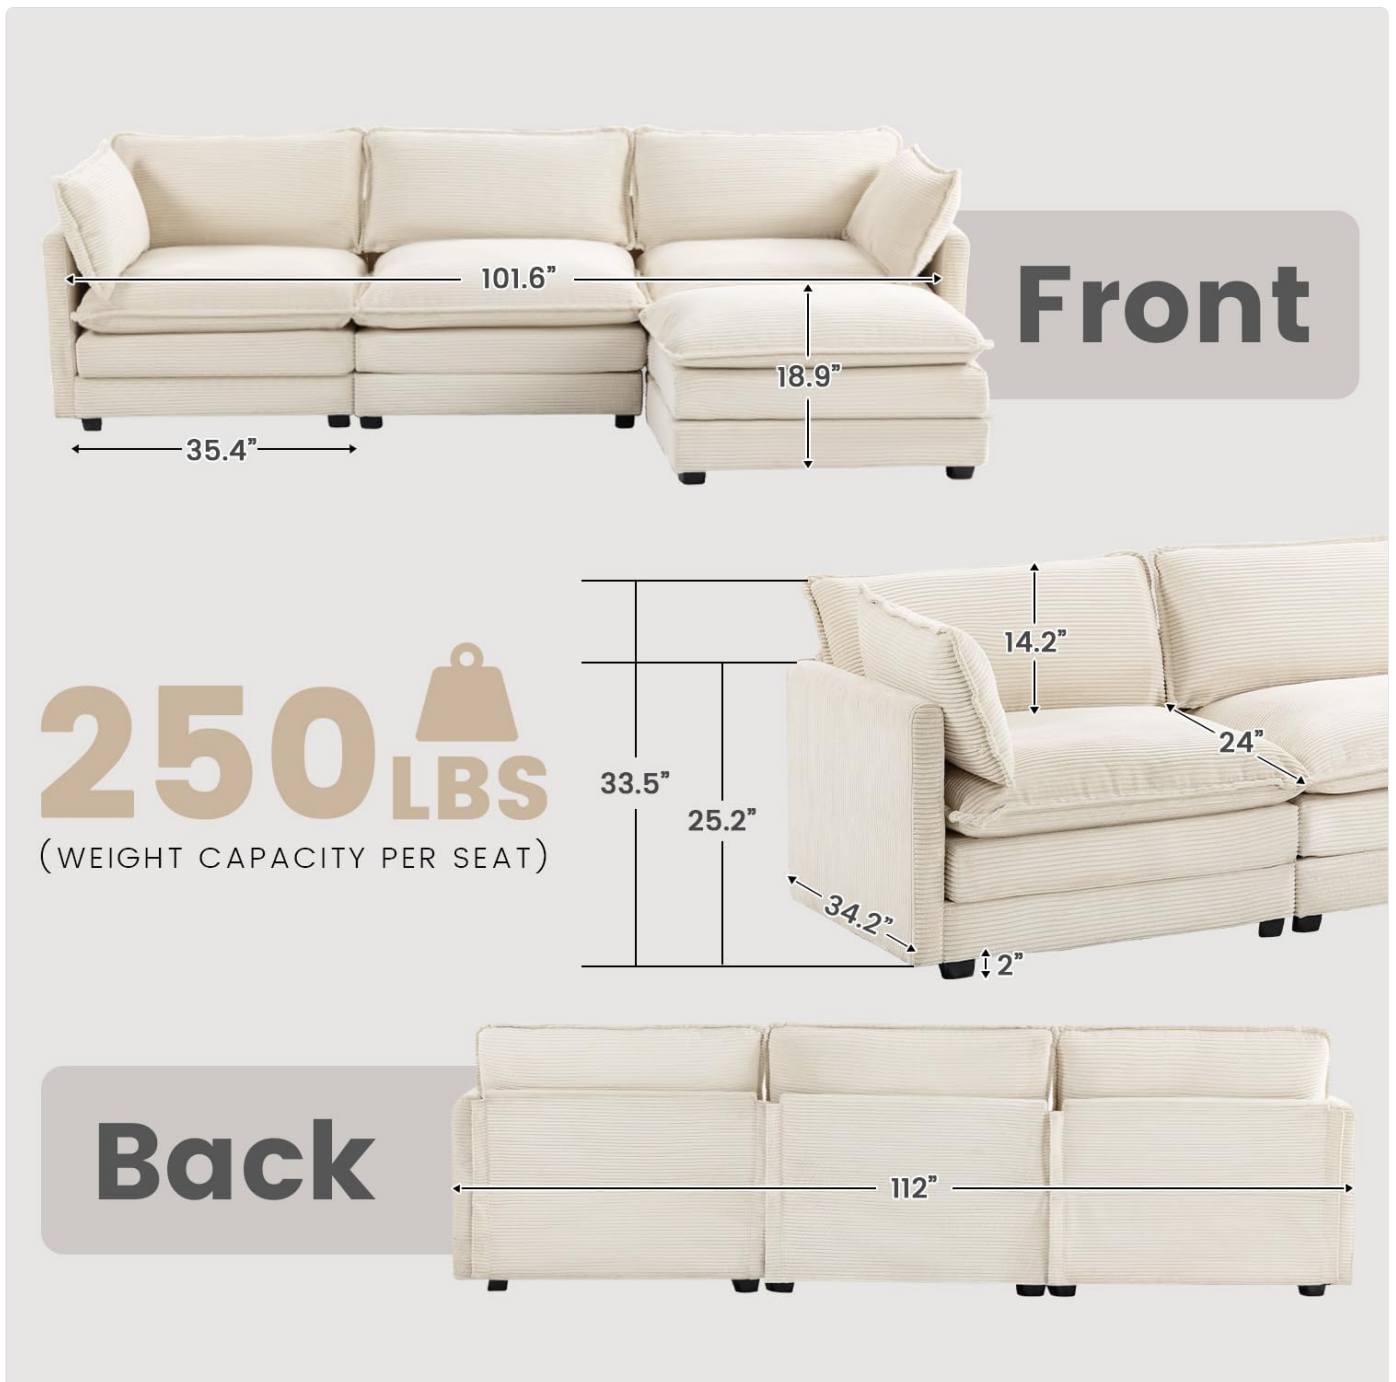

PRODUCT OVERVIEW

The ROWHY Oversized Modular Sectional Sofa is designed for ultimate comfort and versatility. Featuring a movable ottoman and high-elastic foam cushions, this 112-inch, 4-seat corduroy sofa offers a plush seating experience suitable for various living spaces. Its sturdy construction ensures durability, while its modular design allows for flexible configurations.

Figure 3: The modular design allows for flexible arrangement of sofa sections and the ottoman.

OPERATING AND FEATURES

Comfort and Support

Experience unmatched comfort with the sofa's high-quality foam and soft corduroy fabric. The seat cushions are filled with high-elastic foam, providing full support whether sitting or lying down. The robust frame, constructed from metal and solid wood with high carbon springs, ensures stability and durability.

Movable Ottoman

1

2

3

4

Figure 5: Examples of sofa configurations with the movable ottoman.

Dimensions and Capacity

The overall sofa dimensions are 34.3"D x 112.2"W x 33.5"H. With a seat depth of 24 inches, it provides ample space for relaxation. Each seat has a weight capacity of 250 lbs, and the sofa is designed to comfortably seat four individuals.

SPECIFICATIONS

Feature	Detail
Brand	ROWHY
Type	Sectional Sofa
Color	Beige
Overall Dimensions (D x W x H)	34.25"D x 112.2"W x 33.46"H
Item Weight	200 Pounds
Seat Depth	34.25 inches
Seat Height	18.9 Inches
Weight Capacity (per seat)	250 Pounds
Seating Capacity	4
Upholstery Fabric Type	Corduroy
Frame Material Type	Wood, Metal
Seat Fill Material	Foam
Assembly Required	Yes (Recommended 2 people)
Removable Seat Cushion Cover	Yes