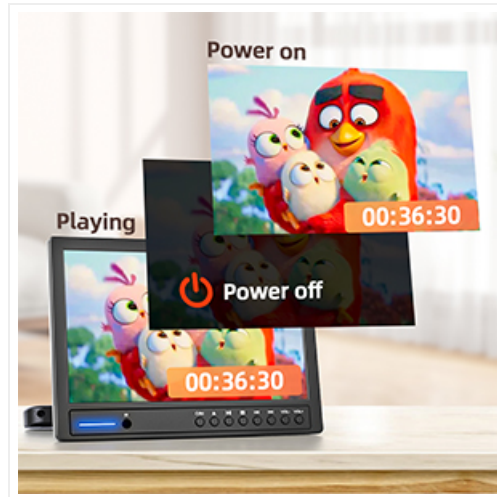

The player features a last memory function, allowing it to resume playback from where it left off when powered on again.

Image: Last memory function in action.

6.4 Audio Output

You can enjoy audio through the built-in dual speakers or by connecting the included headphones to the headphone jack.