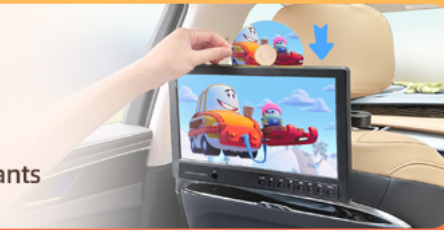

Image: Display and optical drive comparison.

Lecteur optique à aspiration

Changement de disque facile et sûr pour les enfants