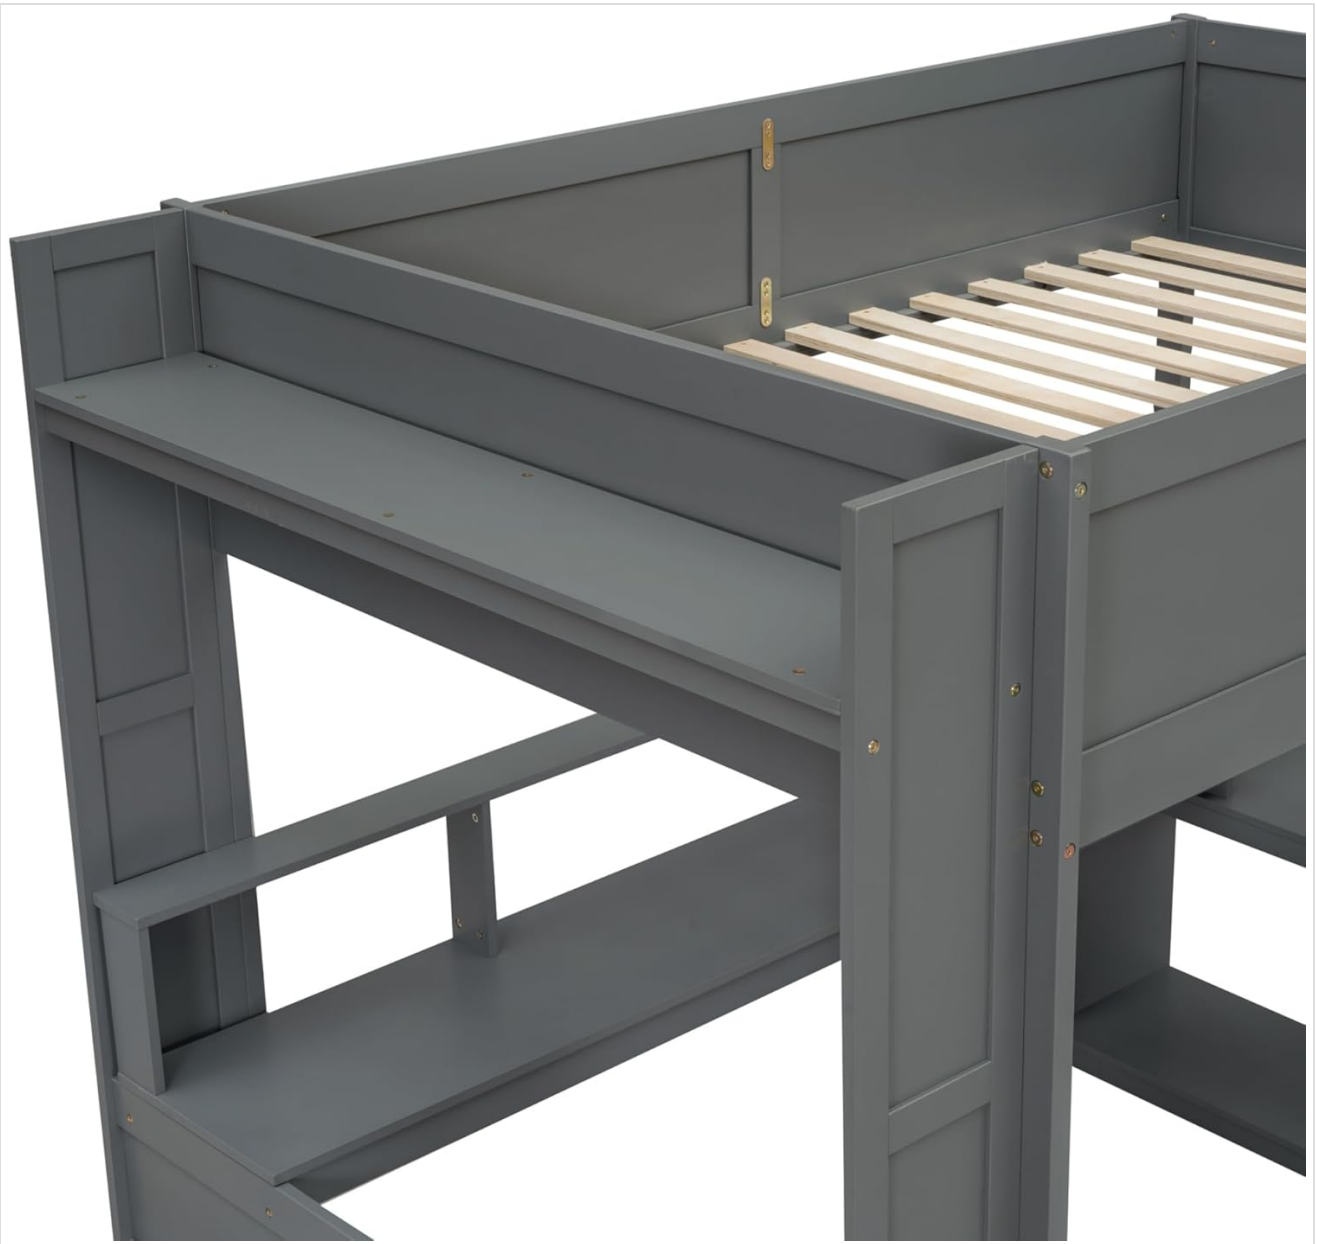

This image provides a side perspective of the loft bed, highlighting the sturdy ladder for bed access and the spacious desk area

beneath, complete with shelving.

OPERATING INSTRUCTIONS

Charging Station

The integrated desk features a convenient charging station. To use, simply plug the power cord from the charging station into a standard wall outlet. You can then use the two standard plug outlets and two USB ports to charge your electronic devices.

Multifunctional LED Lighting

The LED light strip located on the inside of the storage shelves provides ambient lighting. Connect the LED light's power adapter to a wall outlet. Use the included remote control or integrated switch to turn the lights on/off and select from four available colors to suit your preference.

Storage Features

The loft bed includes various storage options:

- **Storage Shelves:** Multiple open shelves are integrated into the desk and side structure for books, decor, or gaming accessories.
- **Drawer:** A pull-out drawer provides concealed storage for smaller items.