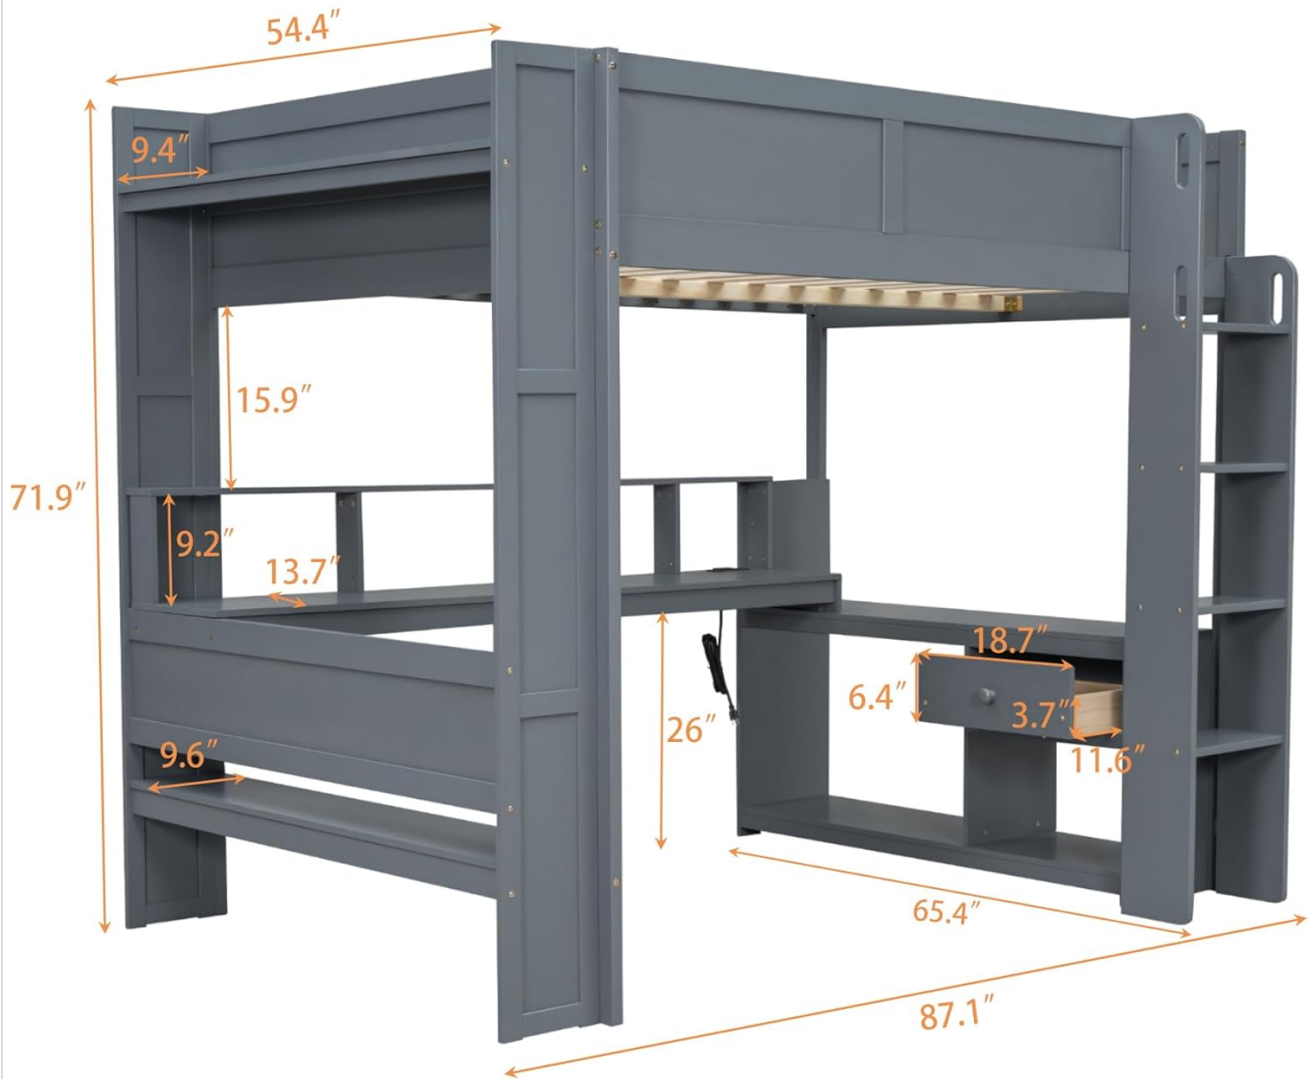

SIZE: INCH

This diagram illustrates the overall dimensions of the loft bed, including height, length, and width, along with specific measurements for the desk, shelves, and bed frame components.

WARRANTY AND SUPPORT

For any product-related issues, missing parts, or warranty inquiries, please contact Merax customer support. You can visit our official website or reach out via email:

Website: Merax.com

Email: csr@merax.com

Please have your model number (LX00588) and purchase information ready when contacting support.