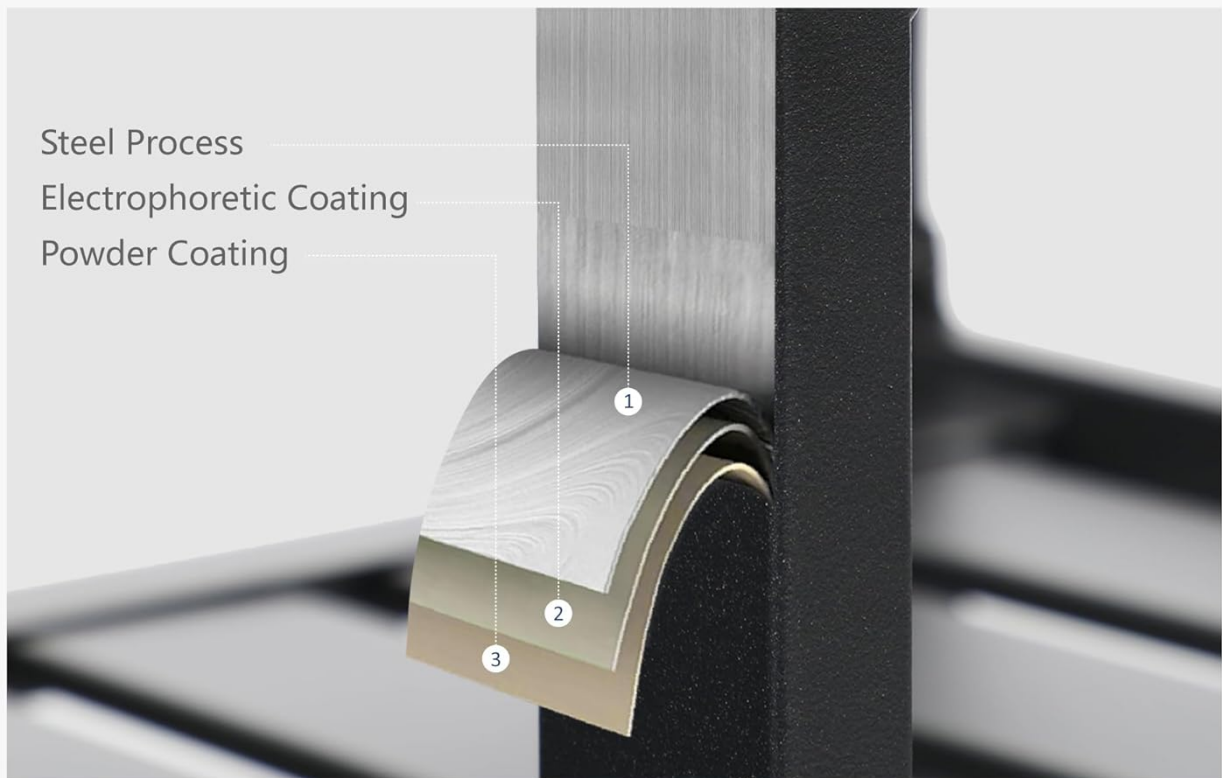

Powder E-coating Frame

Rust resistant Stable, Durable

Rust-proof

Heavy duty

Long-lasting

This image highlights the powder E-coating on the frame, which provides rust resistance, stability, and durability.

Upgraded Breathable Textilene Fabric