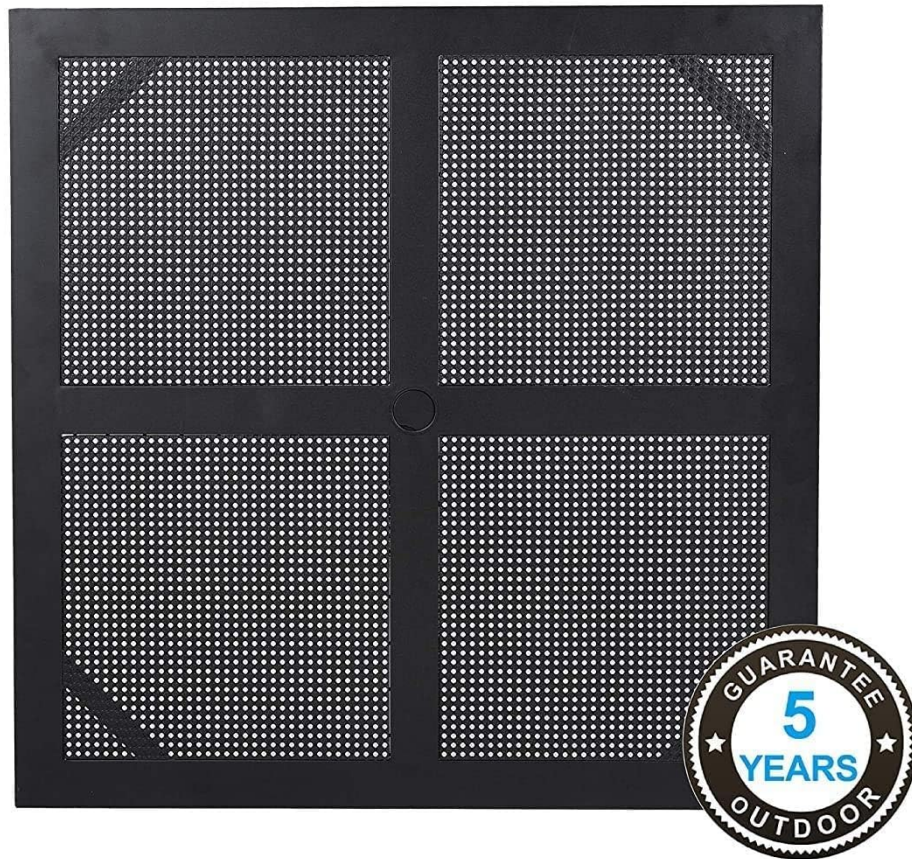

E-coating

Weather
Resistant

37" E-coating Steel Table Top Rust and Weather Resistant

This image showcases the 37-inch E-coating steel table top, highlighting its rust and weather-resistant properties.

WARRANTY AND SUPPORT

MFSTUDIO is committed to providing high-quality products and excellent customer service.

Customer Service:

If you have any questions or require assistance with your product, please feel free to contact our customer service team.

We aim to respond within 24 hours to address your concerns.

For additional support and product information, you may visit the official MFSTUDIO store on Amazon: [MFSTUDIO Store](#)