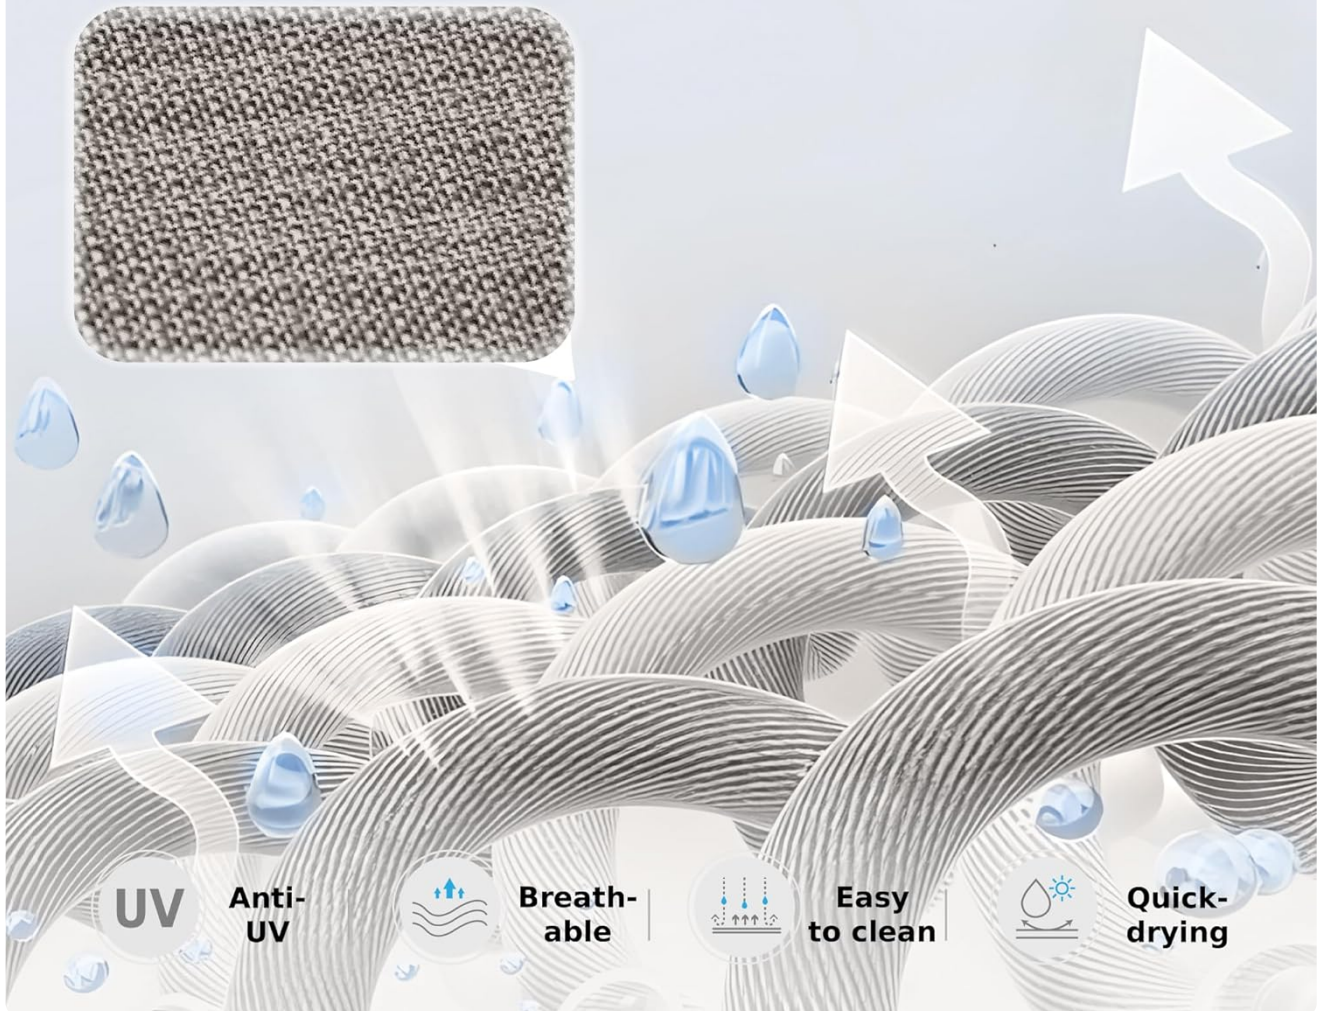

Powder E-coating Frame

Rust resistant Stable, Durable

Rust-proof

Heavy duty

Long-lasting

This image highlights the powder E-coating on the frame, which provides rust resistance, stability, and durability.

Upgraded Breathable Textilene Fabric

This image details the upgraded breathable Textilene fabric, emphasizing its UV resistance, anti-UV properties, breathability, ease of cleaning, and quick-drying nature.

Seasonal Care:

- Regularly inspect the product for any signs of wear or damage, especially after severe weather.
- While weather-resistant, consider covering the set during prolonged periods of harsh weather or storing it indoors during off-seasons to extend its lifespan.