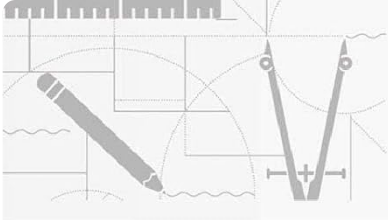

are present before beginning assembly.

Key Assembly Points:

- Ensure all bolts are securely tightened, but do not overtighten to avoid damaging components.
- Place the table and chairs on a flat, stable surface during assembly.
- Refer to the detailed dimension image to verify correct orientation of parts.

This image displays the dimensions of the 37-inch square table and the four chairs, providing a visual guide for assembly and placement.

OPERATING INSTRUCTIONS

Chair Functionality:

The chairs in your MFSTUDIO dining set feature a 360-degree smooth swivel and a slight 15-degree rocking motion for enhanced comfort and convenience. This allows for easy movement and interaction without needing to reposition the entire