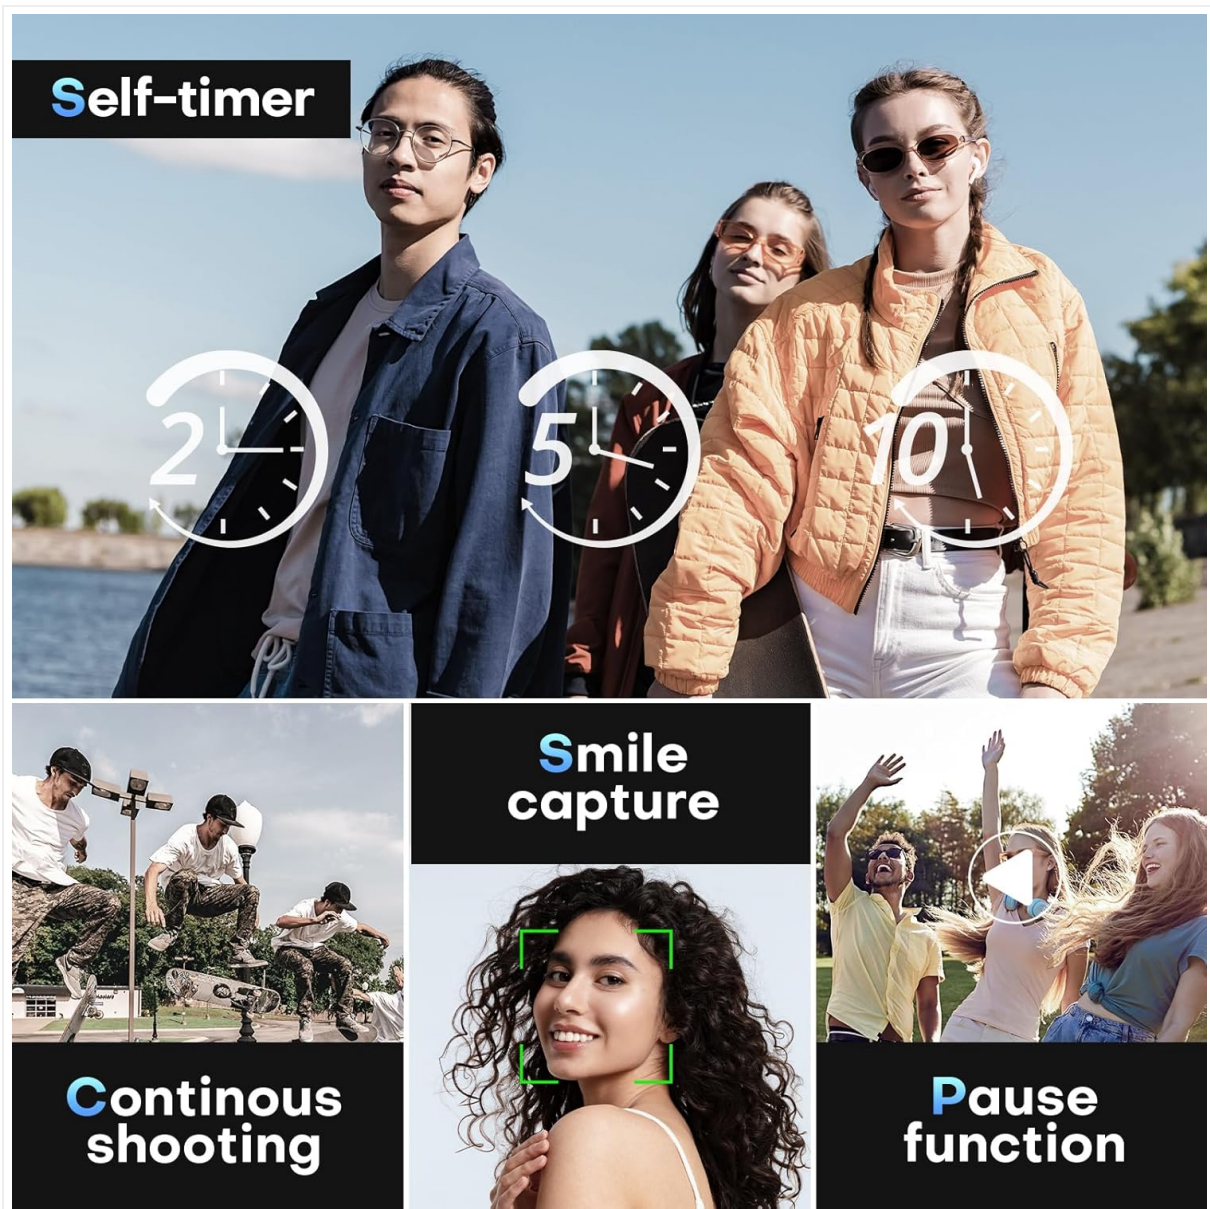

Figure 5: The effect of using the built-in fill light in dark environments.

Other Photo Features

Explore additional features such as:

- **Self-timer:** Set a delay (2/5/10 seconds) before taking a photo.
- **Continuous Shooting:** Capture a rapid sequence of photos.
- **Face Detection:** Automatically detects and focuses on faces.