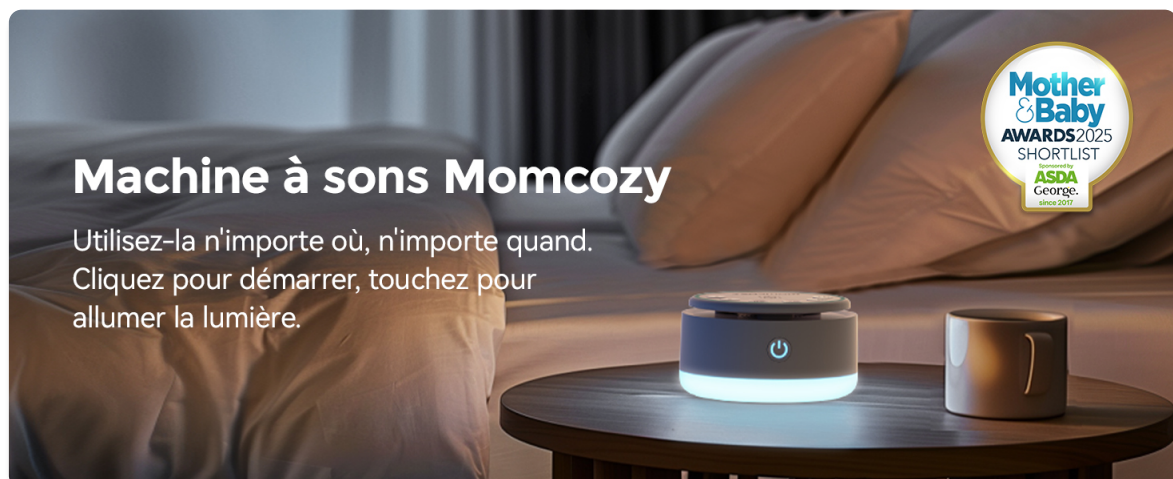

[Manuals.plus](#) /

> [momcozy](#) /

> Momcozy Sound Machine (Model WN03) User Manual

momcozy WN03

Momcozy Sound Machine (Model WN03) User Manual

INTRODUCTION

The Momcozy Sound Machine (Model WN03) is designed to create a peaceful and soothing environment for both infants and adults. It features 20 calming sounds, an adjustable touch-sensitive night light, a sleep timer, and a memory function for personalized comfort. Its compact and portable design makes it an ideal companion for home use or travel.