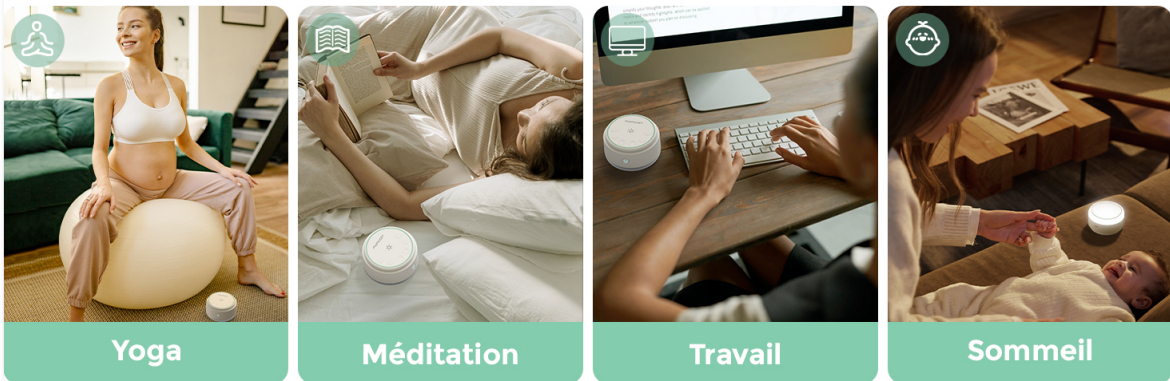

USAGE SCENARIOS

The Momcozy Sound Machine is versatile for various situations:

- **Nighttime Care:** The soft light is ideal for late-night diaper changes or feedings.
- **Relaxation:** Enjoy your favorite soundtracks for yoga, exercise, meditation, or general relaxation.
- **Focus:** Use it as a private tool in the office to minimize distractions.
- **Travel:** Its compact and lightweight design makes it perfect for travel, providing a familiar sleep environment in hotels or when visiting family.

Apportez la paix à tout moment et en tout lieu

Image: A visual representation of the sound machine being used in various settings: for yoga, meditation, working at a desk, and for a baby's sleep.

Léger et portable

Pas de contrainte pour les déplacements

Image: The compact Momcozy Sound Machine being placed into a suitcase, demonstrating its suitability for travel.

MAINTENANCE

To ensure the longevity and proper functioning of your Momcozy Sound Machine, follow these maintenance guidelines: