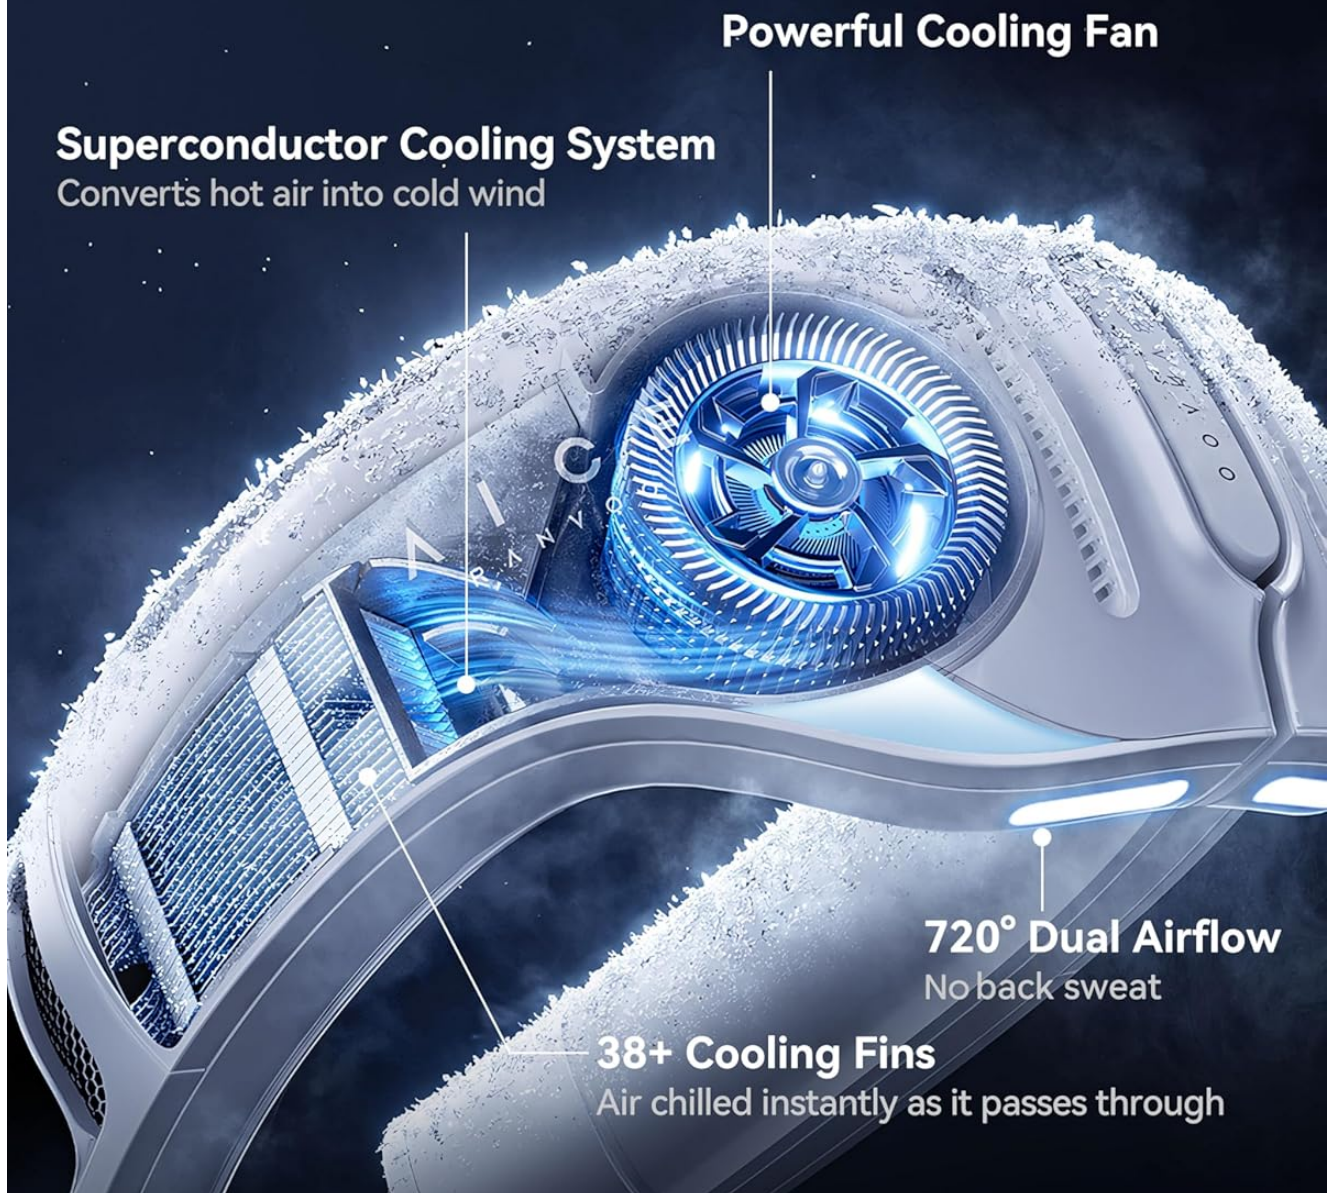

4. KEY FEATURES

Advanced Cooling Technology

The AICE LITE utilizes patented ICEMAX cooling technology with exclusive superconducting aluminum, offering 2.6 times higher cooling efficiency than conventional aluminum. It features a 15,020mm³ cooling area, the largest on the market, effectively covering key heat zones on your neck. The ice triangle circulation system and 720° dual airflow ensure rapid and widespread cooling throughout your body.

Figure 4: Demonstrating the cooling effect of AICE LITE.

Only True A/C System Can Blow Cold Air

New Air Conditioner Tech - The hotter it gets,
the cooler it makes.

Figure 5: Internal components of the AICE LITE cooling system.