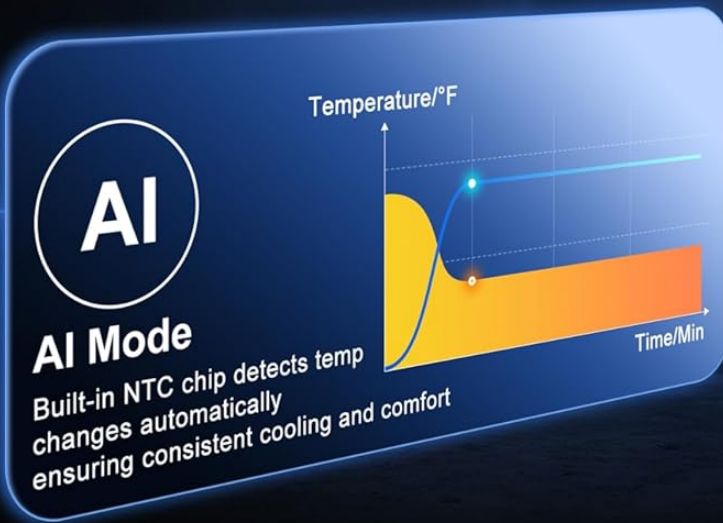

Personalized Custom Modes, Intelligent Comfort

Built-in AI and NTC chips proactively identify and adjust accordingly

Figure 2: Charging the AICE LITE device.

3. OPERATING INSTRUCTIONS

Power On/Off and Mode Selection

The AICE LITE features an intuitive display and physical buttons for control. The device offers four primary modes: Fan, Cooling, Heating, and AI mode. Each mode is adjustable within a temperature range of 61°F to 125°F.

- **Fan Mode:** Circulates ambient air.
- **Cooling Mode:** Activates ICEMAX cooling technology.