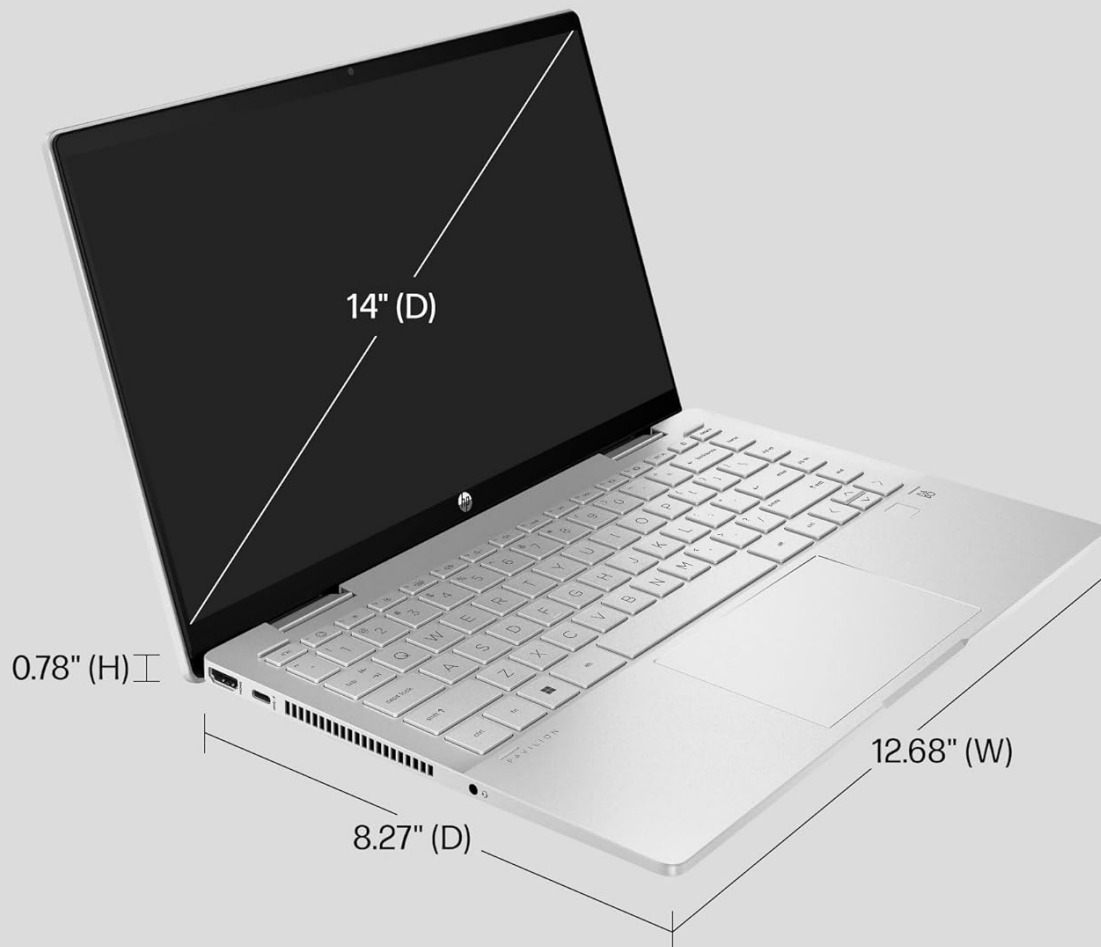

Portable performance

Up to 9 hours mixed usage

3.35 lb

A clear diagram illustrating the physical dimensions of the HP Pavilion x360 14 inch laptop, including its width, depth, height, screen size, and weight, along with battery life.

WARRANTY AND SUPPORT

Your HP Pavilion x360 14 inch Laptop comes with a **1-year limited hardware warranty** and **1-year limited technical support** for software and initial setup. HP provides 24-hour, 7 days a week web support for products shipped from and sold by Amazon.com.

For further assistance, troubleshooting, or to access detailed support resources, please visit the official HP support website or refer to the documentation included with your product.