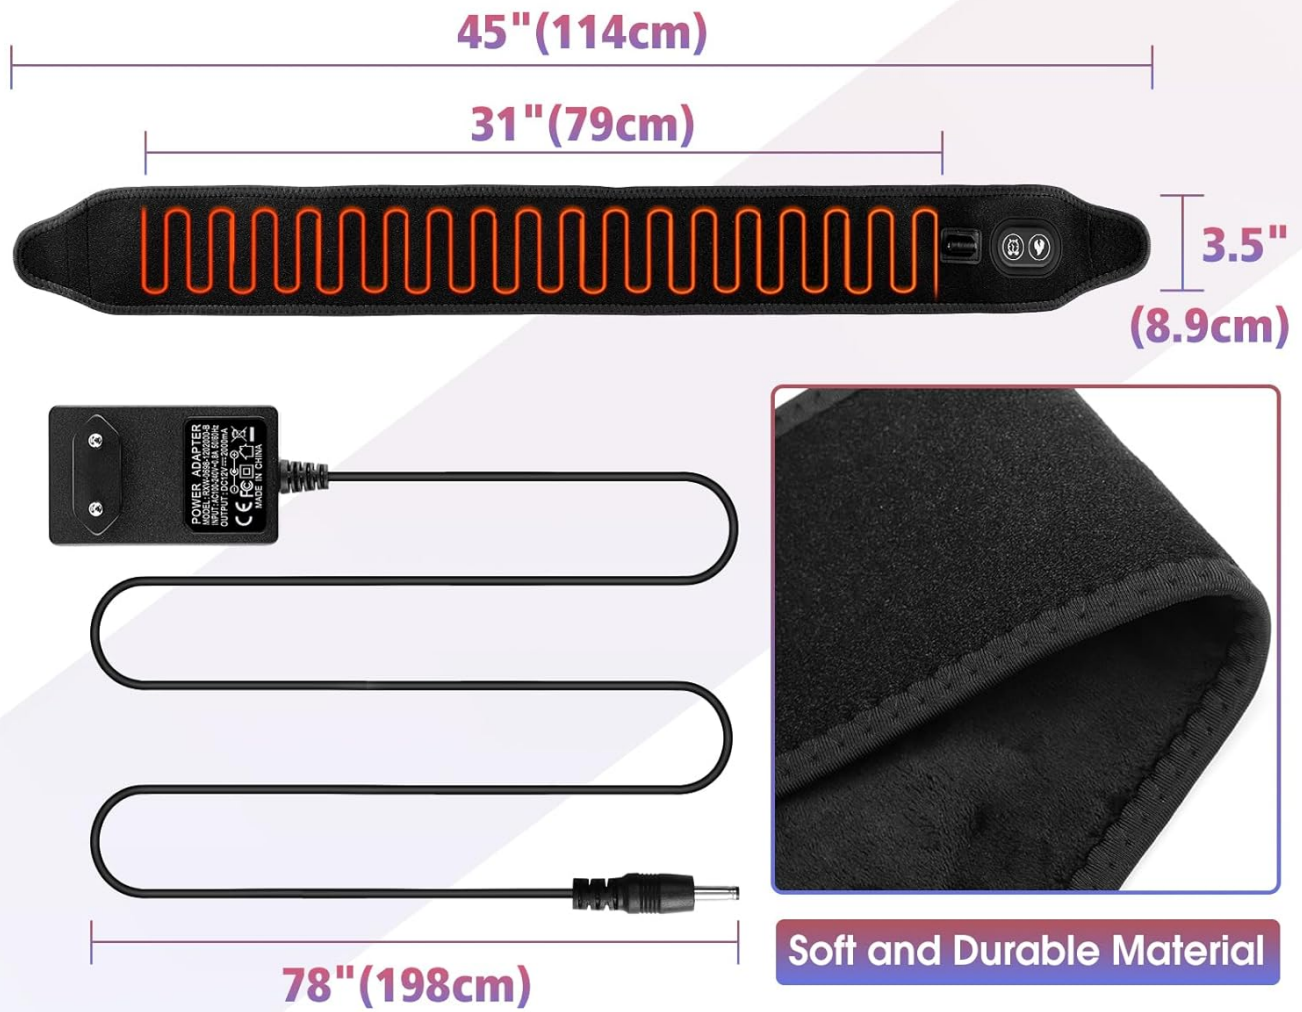

Handy Heating Pad

Works great for limbs

Image: Detailed view of the heating pad wrap, its dimensions, and the power adapter.

OPERATING INSTRUCTIONS

The heating pad wrap features intuitive controls for adjusting heat levels and setting a timer.