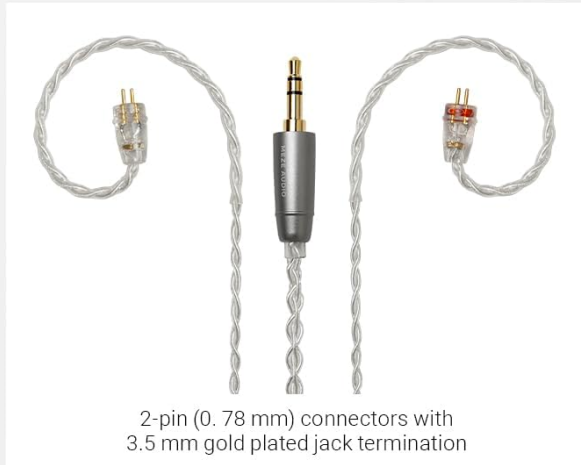

Figure 1: Included accessories with the MEZE AUDIO ALBA In-Ear Monitors.

2. SETUP

2.1 Attaching the Cable

1. Identify the left (L) and right (R) earbuds and the corresponding cable connectors. The cable connectors are 2-pin (0.78 mm).
2. Carefully align the pins on the cable with the receptacles on the earbuds.
3. Gently push the connectors until they are securely seated. Do not force them.

WHAT COMES WITH OUR EARPHONES

Figure 6: Connecting ALBA earbuds to a smartphone using the USB-C adapter.

3.3 Volume Control and Playback

Control volume and playback functions directly from your connected audio device. The ALBA cable does not feature inline controls to maintain audio signal integrity.