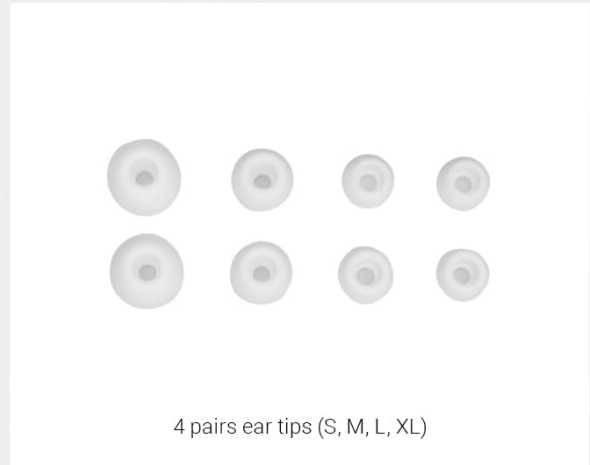

WHAT COMES WITH OUR EARPHONES

Figure 6: Connecting ALBA earbuds to a smartphone using the USB-C adapter.

3.3 Volume Control and Playback

Control volume and playback functions directly from your connected audio device. The ALBA cable does not feature inline controls to maintain audio signal integrity.