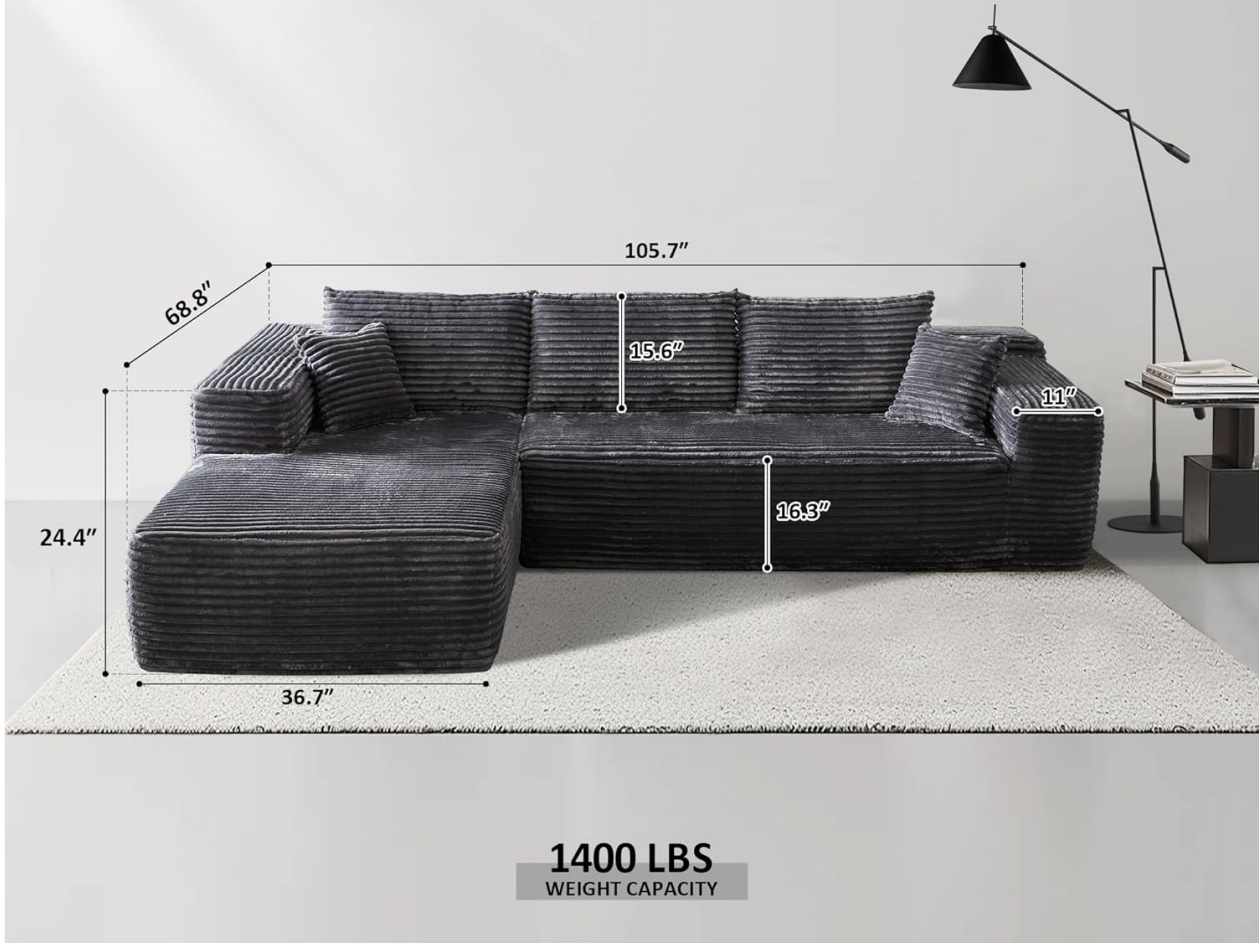

supreme comfort. The deep seat design provides ample space for lounging.

Figure 4: Illustration of the deep seat dimensions, showing a 28-inch seat depth and a 57-inch chaise length for enhanced comfort.

Tip: Delivered in 2 parcels, may not arrive at the same time. Please be patient and wait for all your parcels to be delivered.

Figure 8: Product dimensions for the ovios Cloud Boneless Couch.

Feature	Detail
Brand	ovios
Model Number	Cloud Sectional Couch 101
Product Dimensions (D x W x H)	69.3"D x 106.3"W x 24.4"H
Item Weight	50 Pounds
Weight Limit	350 Pounds
Seating Capacity	3
Color	Grey (Plush Corduroy Fabric)
Assembly Required	No
Seat Depth	29 inches