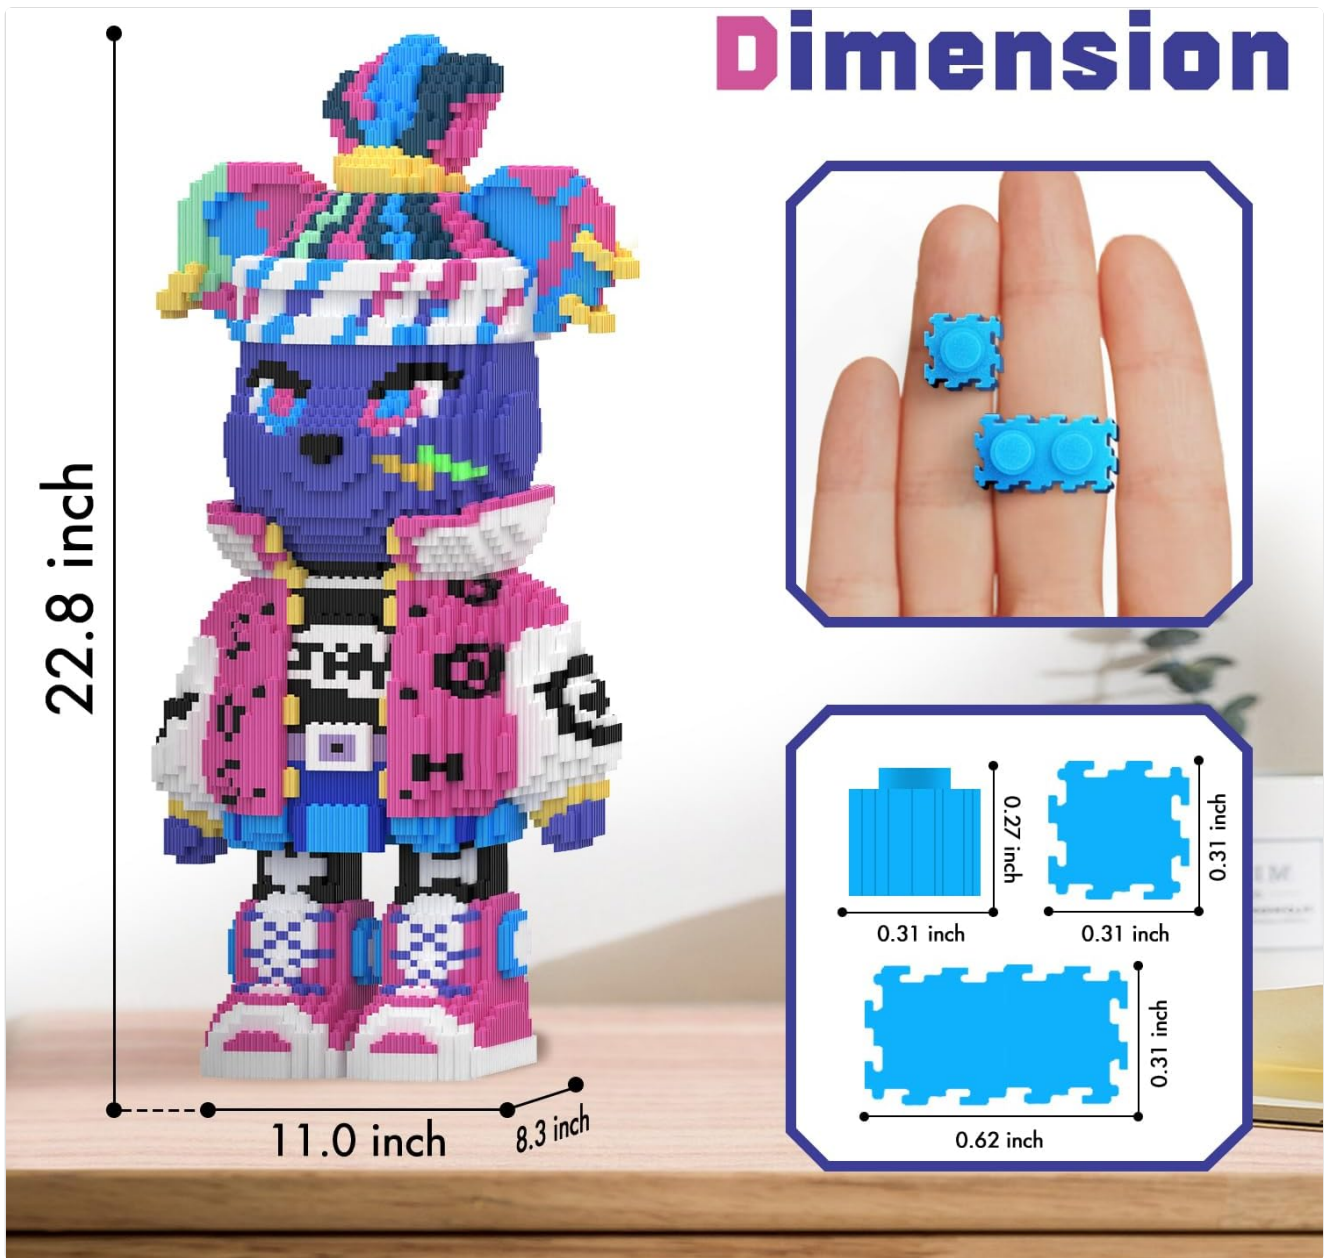

- **Total Pieces:** Approximately 7200 mini-building bricks.
- **Material:** Durable Plastic.
- **Design Feature:** Fluorescence for glow-in-the-dark effect.
- **Recommended Age:** 14 years and up.

# Dimension

Figure 2: Detailed dimensions of the assembled Bearbrick figure (22.8 inches tall, 11.0 inches wide, 8.3 inches deep) and the small size of individual mini blocks (e.g., 0.31 x 0.31 inches).