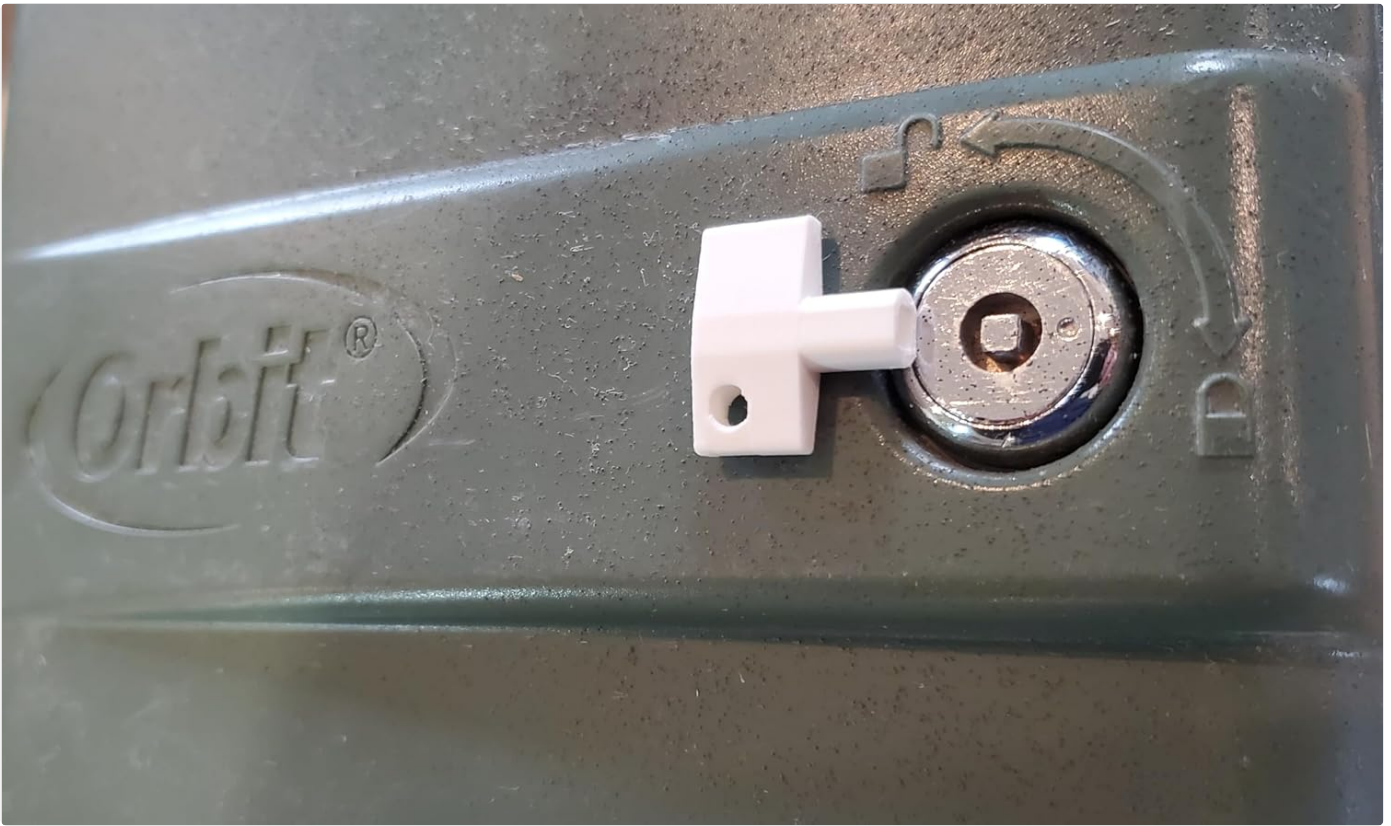

Setup and Usage

The Irrifix key is designed for simple and straightforward use. It features a 1/8" x 1/8" (3.175 mm) square keyhole design, which is standard for compatible Orbit and Hydro-Rain controllers.

1. **Identify Keyhole:** Locate the square keyhole on your sprinkler controller. This is typically found on the front panel, often near the latch or cover.
2. **Insert Key:** Gently insert the square end of the Irrifix key into the controller's keyhole. Ensure the key is fully seated.
3. **Turn to Lock/Unlock:** Rotate the key clockwise or counter-clockwise as indicated by the markings on your controller (usually an open or closed padlock symbol) to lock or unlock the controller's cover or access panel.
4. **Remove Key:** Once the desired action (locking or unlocking) is complete, carefully remove the key from the keyhole.

Image: The IrriFix key inserted into the keyhole of an Orbit sprinkler controller, demonstrating its proper placement for operation.

Image: A close-up view of the IrriFix key fully inserted into the square keyhole of an Orbit sprinkler controller, ready for turning.

Maintenance

The IrriFix Sprinkler Controller Key is constructed from durable plastic, designed to withstand various environmental conditions without rusting or corroding. To ensure its longevity:

- **Cleaning:** If the key becomes dirty, wipe it with a damp cloth. Avoid harsh chemicals that could degrade the plastic.
- **Storage:** Store the key in a dry place when not in use. The included keychain allows for easy attachment to other keys or a hook, reducing the chance of misplacement.
- **Avoid Excessive Force:** Do not apply excessive force when inserting or turning the key, as this could damage the key or the controller's lock mechanism.