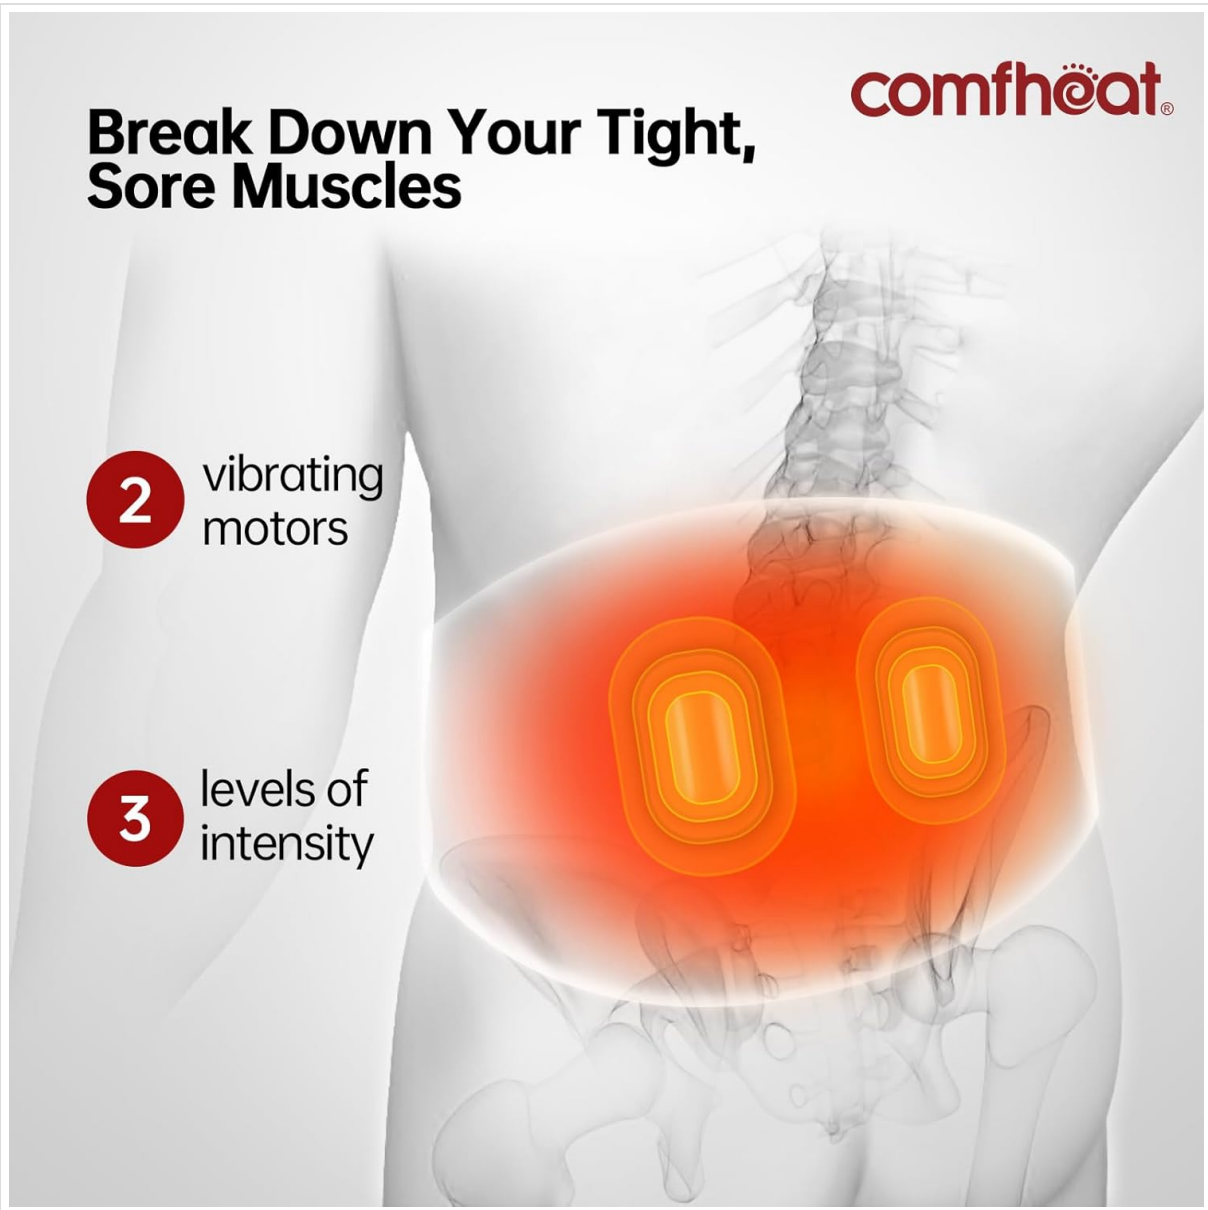

Break Down Your Tight, Sore Muscles

2 vibrating
motors

3 levels of
intensity

Image 4: A woman wearing the Comfheat Heating Pad, demonstrating how the included extension belt allows the product to fit waist sizes up to 58 inches, ensuring broad compatibility.

comfheat®

Extend to 58" Waist

Extension Belt

Image 5: An exploded view of the Comfheat Heating Pad, detailing its key components: the hidden battery pocket, heat and massage control buttons, the extension belt, and the adjustable Velcro fasteners.