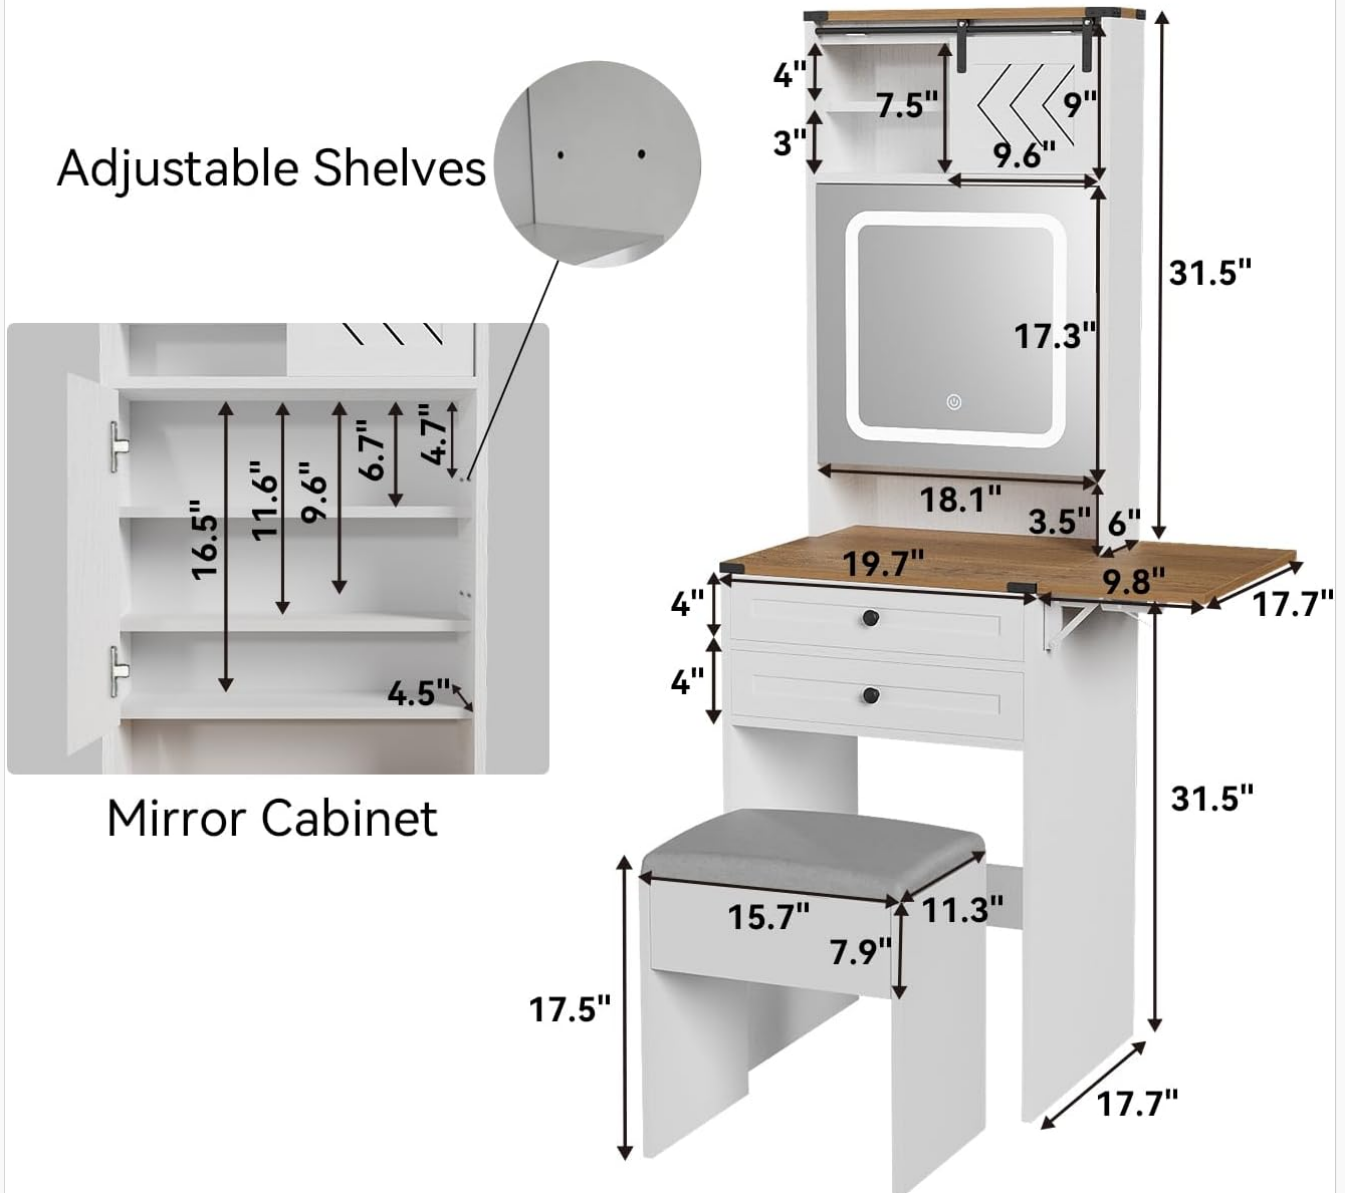

Figure 1: ARTETHYS Farmhouse Small Vanity Desk Set with Mirror Cabinet and Storage Stool.

Product Features

- **Compact Design:** Ideal for small apartments and bedrooms, optimizing space.
- **Adjustable Mirror with Lights:** Features three adjustable light modes (natural, warm, cold) to suit different lighting needs and makeup applications. Brightness is also adjustable.
- **Mirror Cabinet:** Behind the mirror, a cabinet with adjustable shelves provides concealed storage for various items.
- **Sliding Barn Door Storage:** An upper cabinet with a sliding barn door design offers additional storage and allows for flexible display or concealment of items.
- **Fold-up Side Panel:** An additional side panel can be folded up to extend the tabletop surface, providing extra space when needed, and folded down to save space.
- **Spacious Drawers:** Two large drawers offer ample storage for makeup, accessories, and other essentials.
- **Storage Stool:** A comfortable stool with a flip-top lid provides hidden storage space.

Package Contents

The ARTETHYS Farmhouse Small Vanity Desk Set is delivered in a secure package containing all necessary components for assembly. Please verify that all parts are present and undamaged before beginning assembly. Refer to the included assembly instructions for a detailed list of parts and hardware.

PRODUCT DIMENSIONS

Figure 2: Product dimensions and internal components, including adjustable shelves within the mirror cabinet.

Assembly Instructions

Assembly of the vanity desk set is required. Detailed, step-by-step instructions with diagrams are included in your package. It is recommended to have two adults for assembly. Ensure all parts are laid out and identified before starting.

Specifications

Feature	Detail
Model Number	US-IF049-WH-X
Color	White and Brown
Material	Engineered Wood
Product Dimensions	17.7"D x 19.7"W x 63"H
Item Weight	81.4 pounds
Assembly Required	Yes
Seat Height (Stool)	17.5 Inches