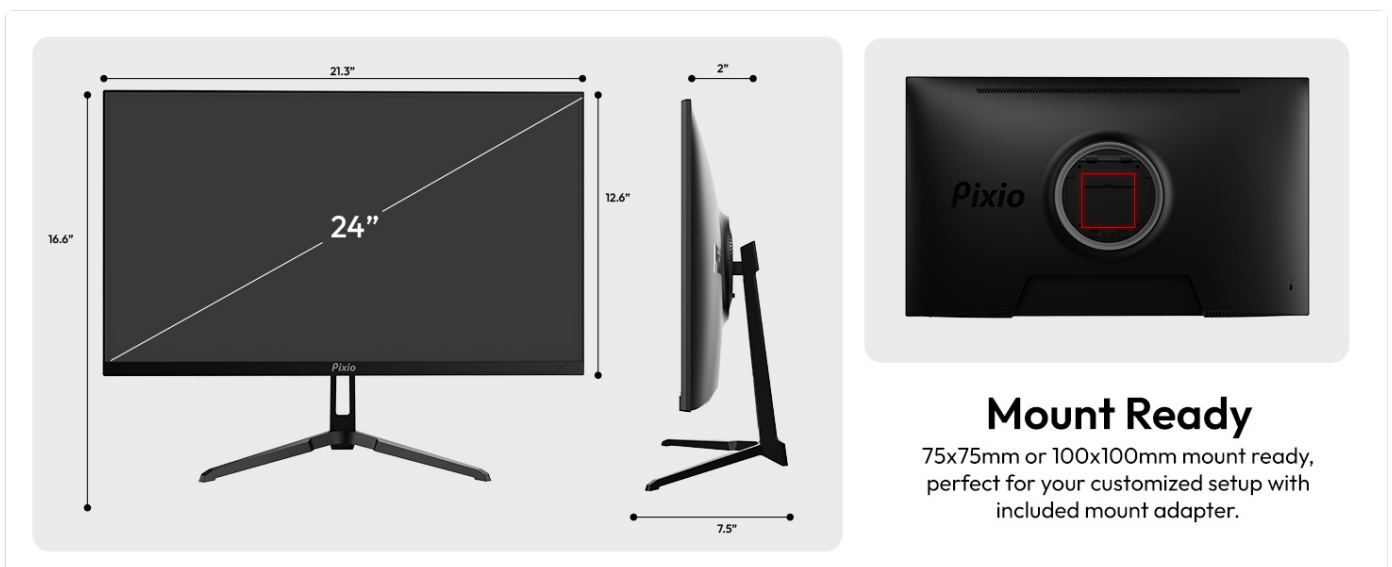

Figure 3: Rear view showing the monitor's connectivity ports (DP 1.4, HDMI 2.0, Earphone, USB, DC).

3. VESA Mounting (Optional)

The Pixio PX248 Wave monitor supports VESA mounting (75x75mm or 100x100mm) for alternative mounting solutions. An adapter is included for 100x100mm VESA mounts. Follow the instructions provided with your VESA mount for installation.