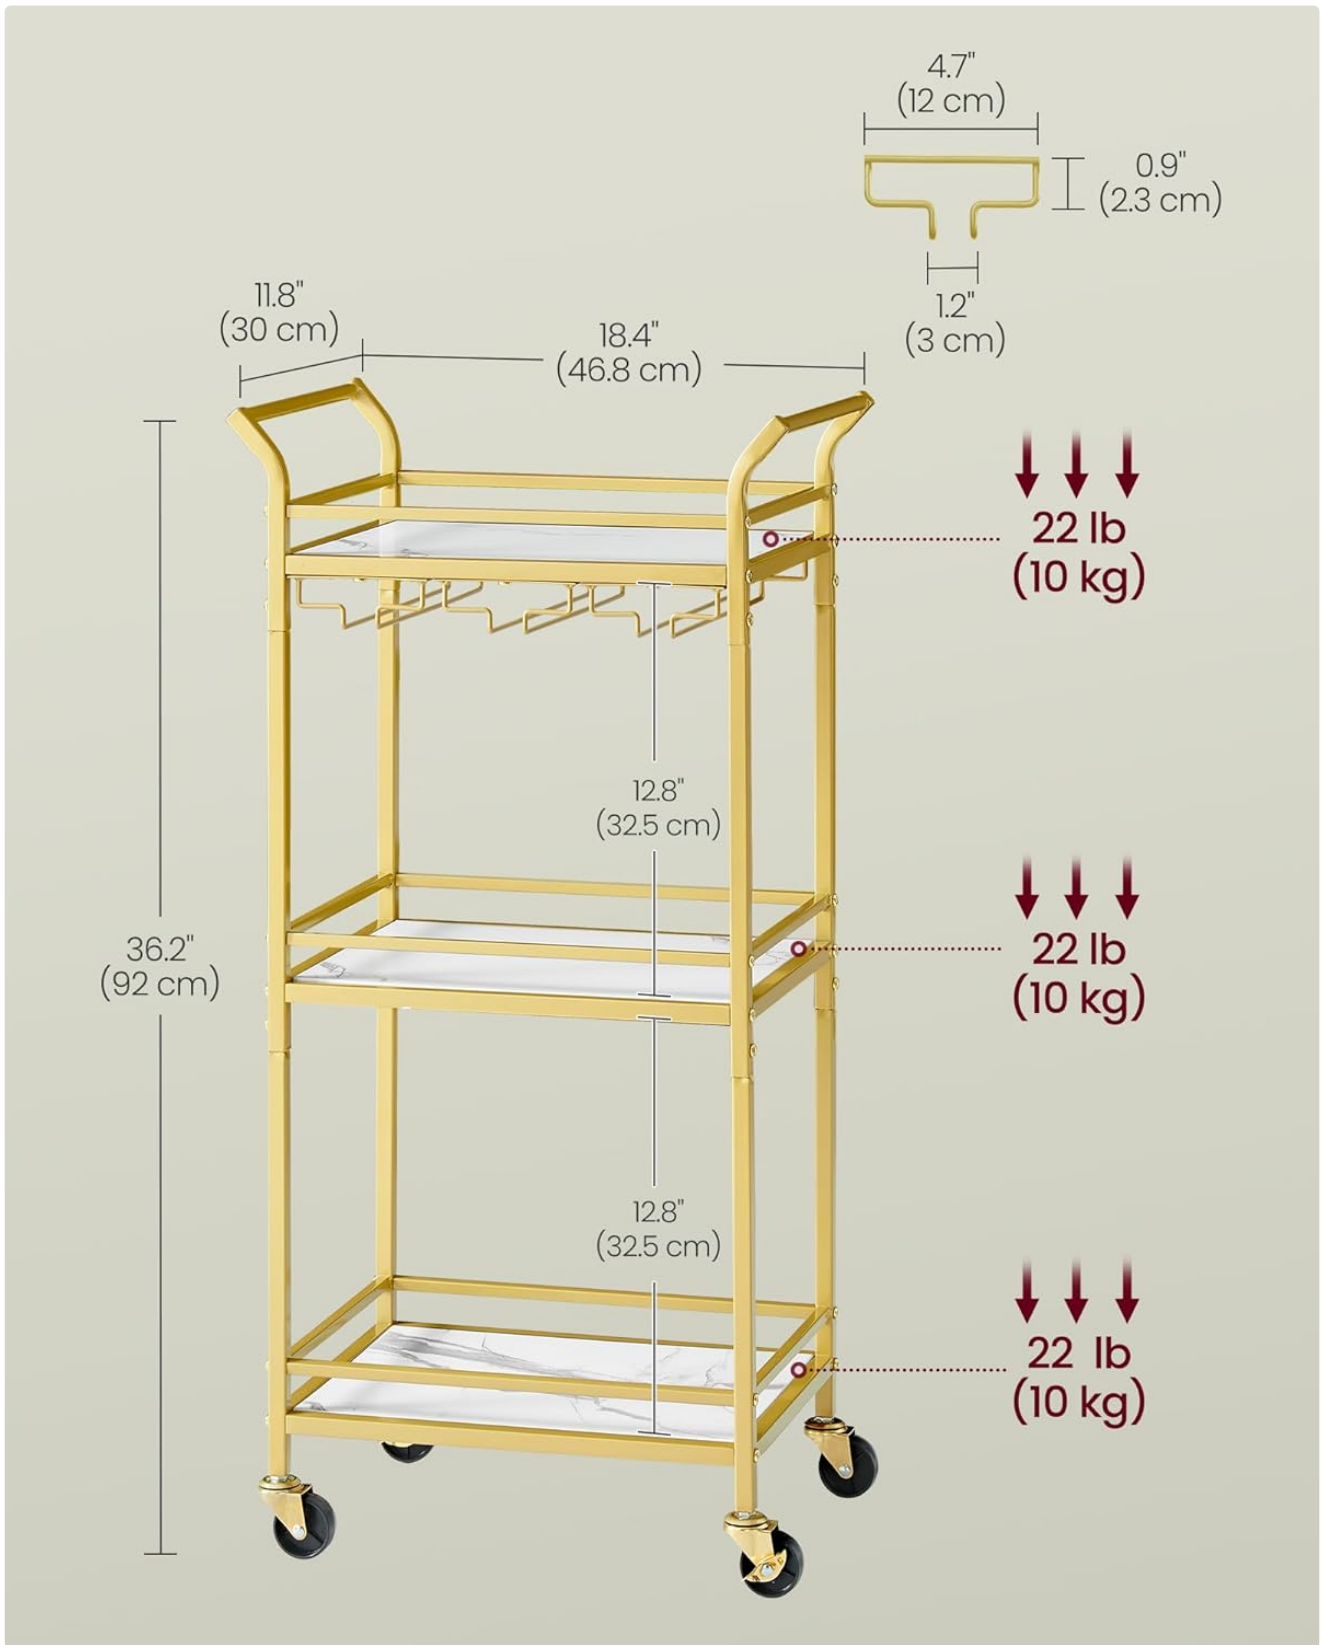

OPERATING INSTRUCTIONS

The VASAGLE Bar Cart is designed for convenient serving and storage. Utilize the three tiers for organizing beverages, glassware, and other entertaining essentials. The compact size makes it suitable for various rooms and occasions.

- **Cleaning:** Wipe surfaces with a damp cloth for general cleaning. For a streak-free finish, follow with a dry cloth.
- **Material Care:** The cart is made of a steel frame and easy-to-clean veneer surfaces, ensuring durability.
- **Weight Capacity:** Do not exceed the maximum weight recommendation of 22 pounds per shelf to prevent damage.

SPECIFICATIONS

Attribute	Value
Product Dimensions	11.81"D x 18.43"W x 36.22"H
Shelf Type	Tiered Shelf
Frame Material	Metal
Brand	VASAGLE
Color	Pale Gold
Furniture Finish	Pale Gold
Style	Modern
Maximum Weight Recommendation	22 Pounds (per shelf)
Product Care Instructions	Wipe with Damp Cloth, Wipe with Dry Cloth
Assembly Required	Yes
Number of Shelves	3
Manufacturer	VASAGLE
UPC	194343077147
Item Weight	12.32 pounds
ASIN	B0CVX6ZTMF
Date First Available	June 13, 2024

Figure 7: Product dimensions and weight capacity per shelf.

WARRANTY AND SUPPORT

Specific warranty and support information for the VASAGLE Bar Cart (Model B0CVX6ZTMF) is not available in the provided product data. For detailed warranty terms, customer service, or to purchase replacement parts, please visit the official VASAGLE website or contact their customer support directly.