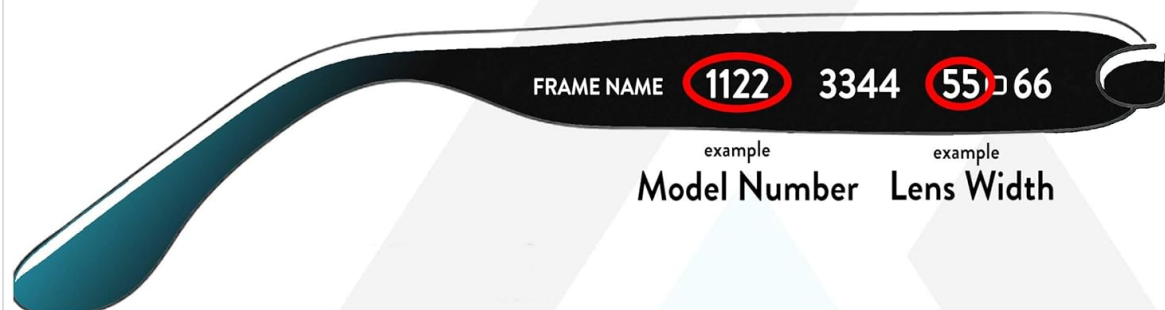

OTHERS
1.0" THICKNESS

Impact tested to exceed ANSI Z87.1 standards

Image 2: Apex Lenses are 1.5mm thick and impact resistant.

3. COMPATIBILITY

These replacement lenses are specifically designed for Armani AR8118 sunglasses. To ensure proper fit, verify your sunglasses' model number. The model number is typically located on the inside arm of your sunglass frame.

CHECK INSIDE ARM FOR LENS WIDTH & NAME

Image 3: Locate the model number and lens width on the inside arm of your sunglasses.

4. INSTALLATION

Replacing sunglass lenses requires careful handling. Follow these general steps: