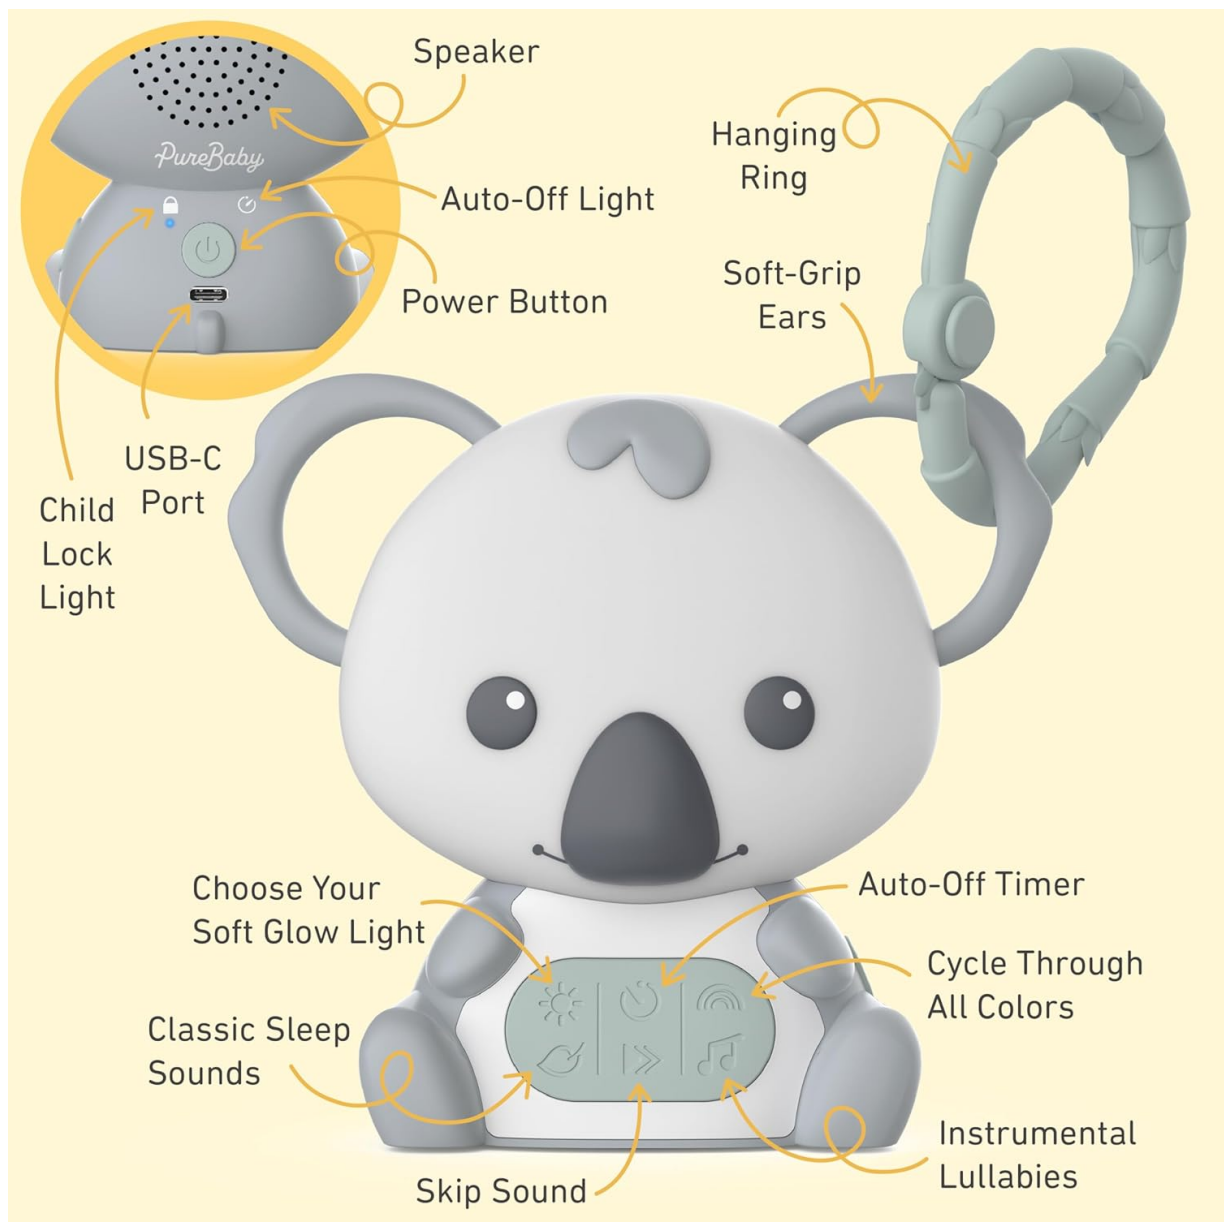

### Product Videos

No official product videos from the seller are available for embedding in this manual.

### Product Images

## Portable Sound Machine

Calm baby anywhere with 6 lullabies & 6 classic sleep sounds, like a soft hush, white noise, & more

The PureBaby Koala Sound Machine easily attaches to baby carriers, providing soothing sounds on the go.