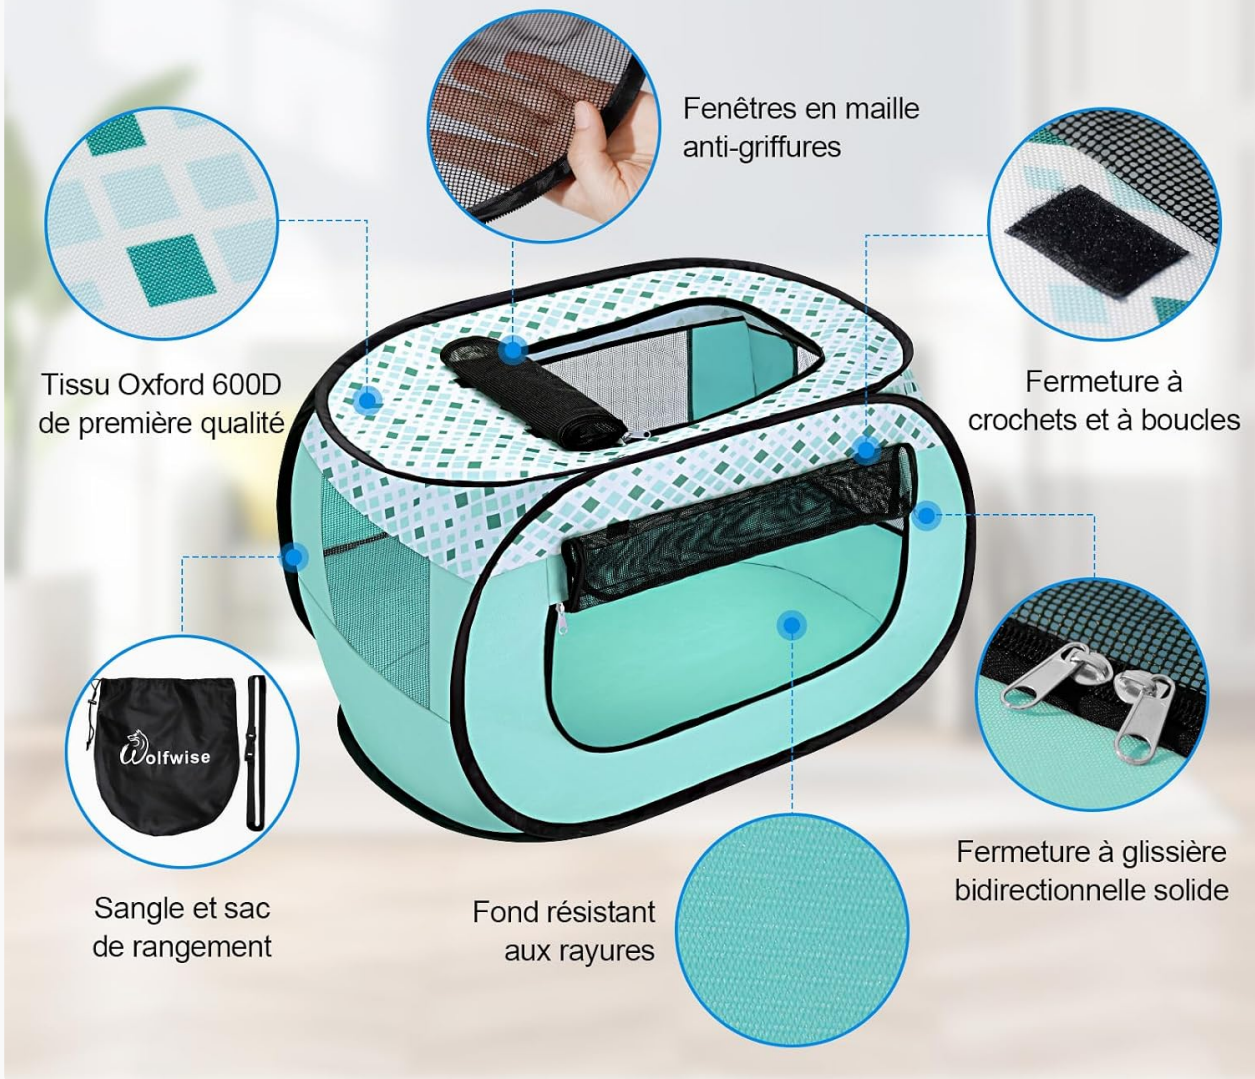

PRODUCT FEATURES

The Wolfwise Portable Pop-Up Pet Playpen is designed for convenience, durability, and pet comfort.

- **Foldable Design:** Easy to set up and store without the need for additional tools.
- **Spacious and Versatile:** Provides ample space for pets to play and relax. Suitable for various small animals including cats, dogs, rabbits, hamsters, chicks, and ducks. Available in multiple sizes, including Large (90 x 60 x 60 cm).
- **Sturdy and Safe Construction:** Made from premium 600D Oxford fabric for long-term durability. Features robust, claw-resistant mesh windows for added protection.
- **Breathable and Practical:** 360° mesh windows ensure excellent ventilation and visibility. Front and top zipper doors roll up and secure with hook-and-loop fasteners for convenient access and supervision.
- **Easy to Maintain:** Surfaces are designed for effortless cleaning, ensuring a hygienic environment for your pet.

Robuste et sûr

Image: Close-up details highlighting the durable materials and secure components of the playpen.

Image: Visual representation of the playpen's excellent ventilation system.

SETUP GUIDE

The Wolfwise Pet Playpen features a pop-up design for quick and easy assembly.

1. Remove the playpen from its storage bag.
2. Hold the folded playpen and gently release the tension. It will automatically spring into shape.
3. Ensure all panels are fully extended and the structure is stable.
4. Zip up the top and front doors if you wish to secure your pet inside.
5. For added stability, ensure the playpen is placed on a flat surface.