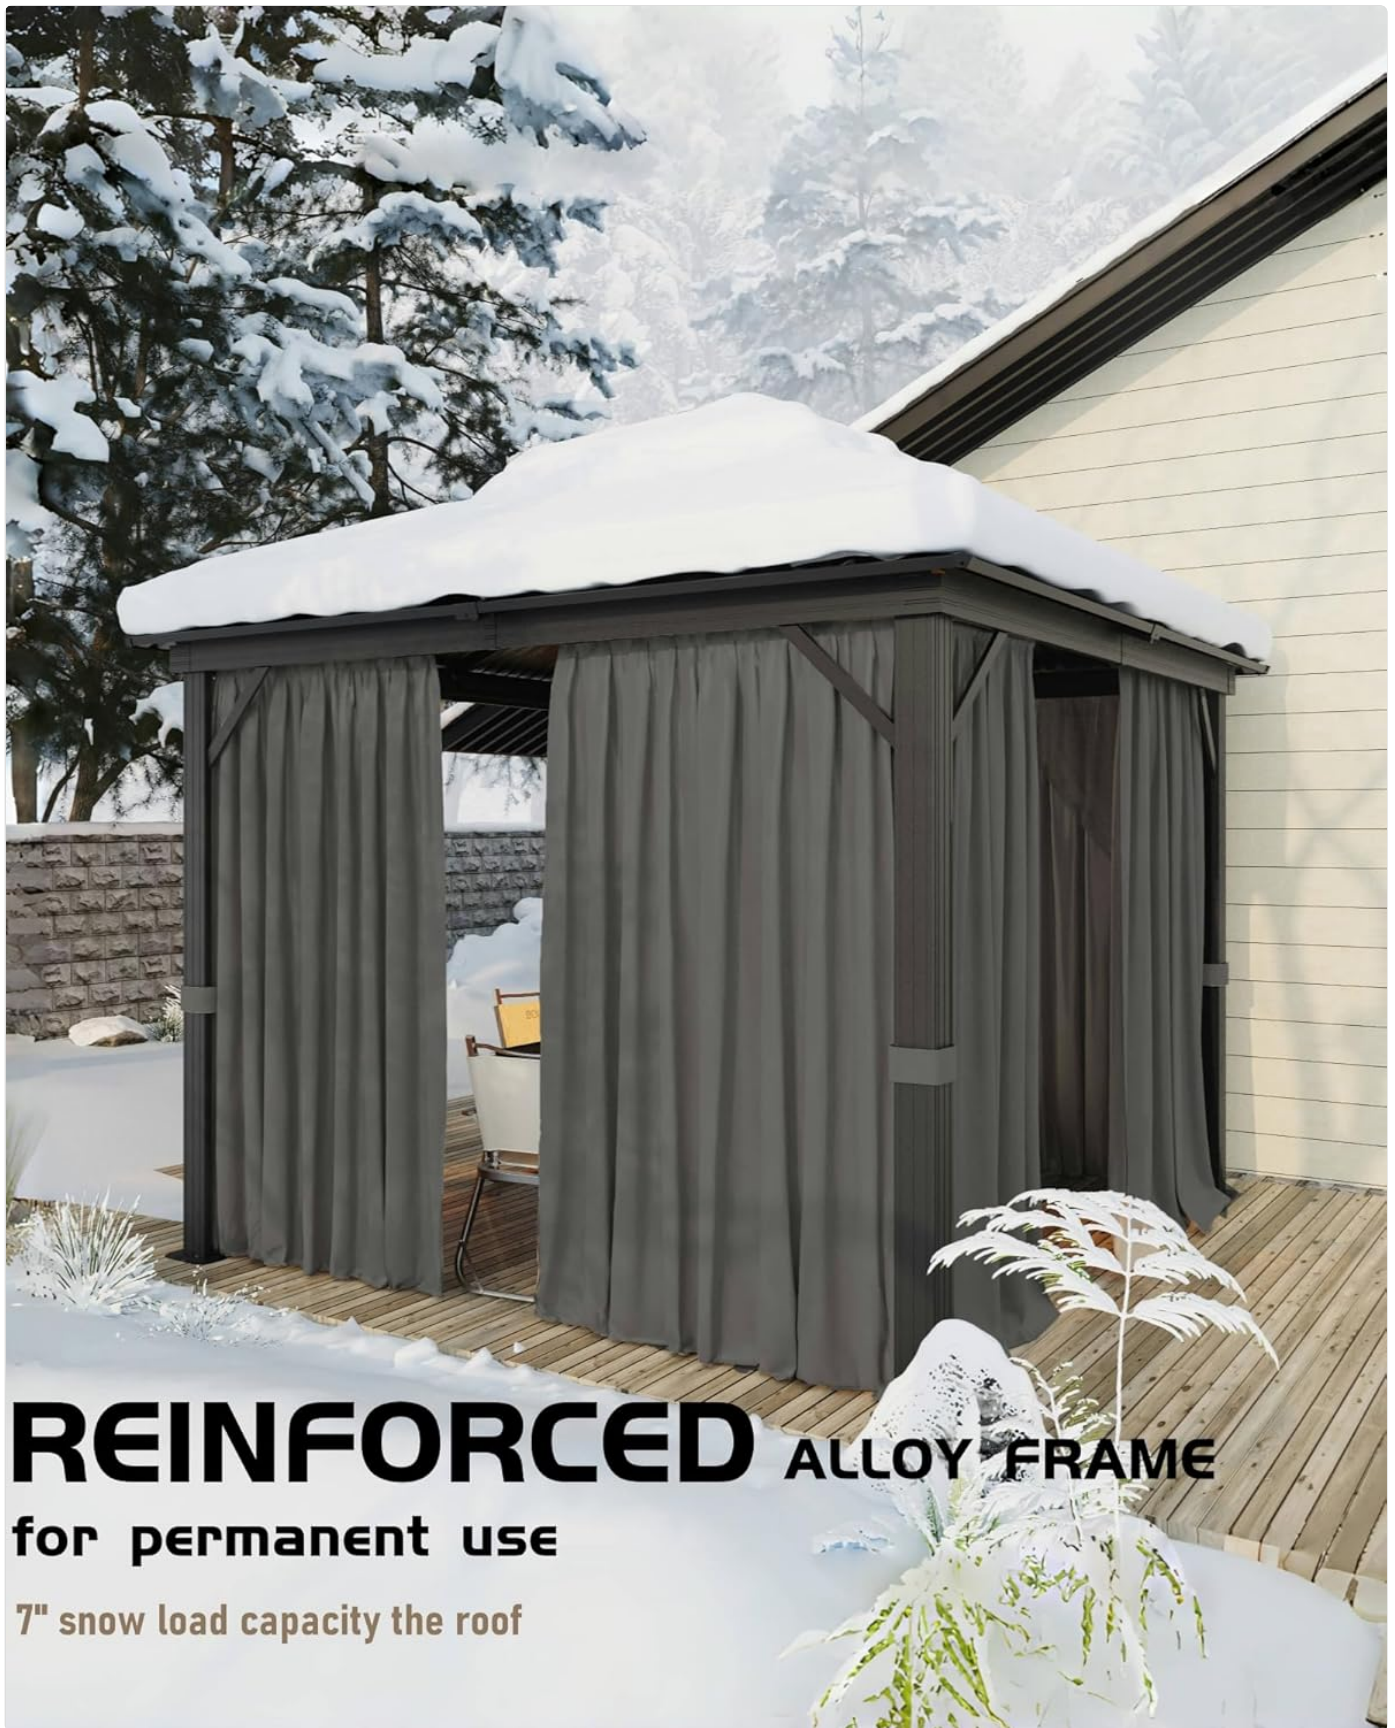

The GAOMON Hardtop Gazebo is designed for versatile outdoor use, offering comfort and protection.

- **Curtains and Mesh:** Utilize the independently controlled curtains and mesh netting to manage light, provide privacy, block mosquitoes, and offer protection from light rain. The smooth rail design allows for easy opening and closing.
- **Ventilation:** The double-tiered roof design promotes airflow, enhancing ventilation and helping to regulate temperature within the gazebo.
- **Drainage:** The roof is engineered for efficient water drainage, preventing accumulation and ensuring a dry space even during rainfall.

Feature	Detail
Brand	GAOMON
Model Number	MG-1212-GY
Product Dimensions	143"L x 143"W x 120"H (12'x12' nominal)
Material	Aluminum Frame, Metal Roof
Frame Material	Aluminum Alloy
Roof Type	Double Metal Roof
Color	Gray
Item Weight	50 Pounds (Note: Total product weight is approximately 300 lb)
Water Resistance Level	Waterproof
UV Light Protection	Yes
Assembly Required	Yes (2-3 people, approx. 6 hours)
Snow Load Capacity	7 inches
UPC	198290593606

ENJOY THE SHADE

for 5-7 People

Image: Dimensional overview of the gazebo, indicating its 12'x12' footprint and 10' height.

REINFORCED ALLOY FRAME
for permanent use
7" snow load capacity the roof

Image: The gazebo structure shown with snow, demonstrating its resilience to winter conditions and 7-inch snow load capacity.