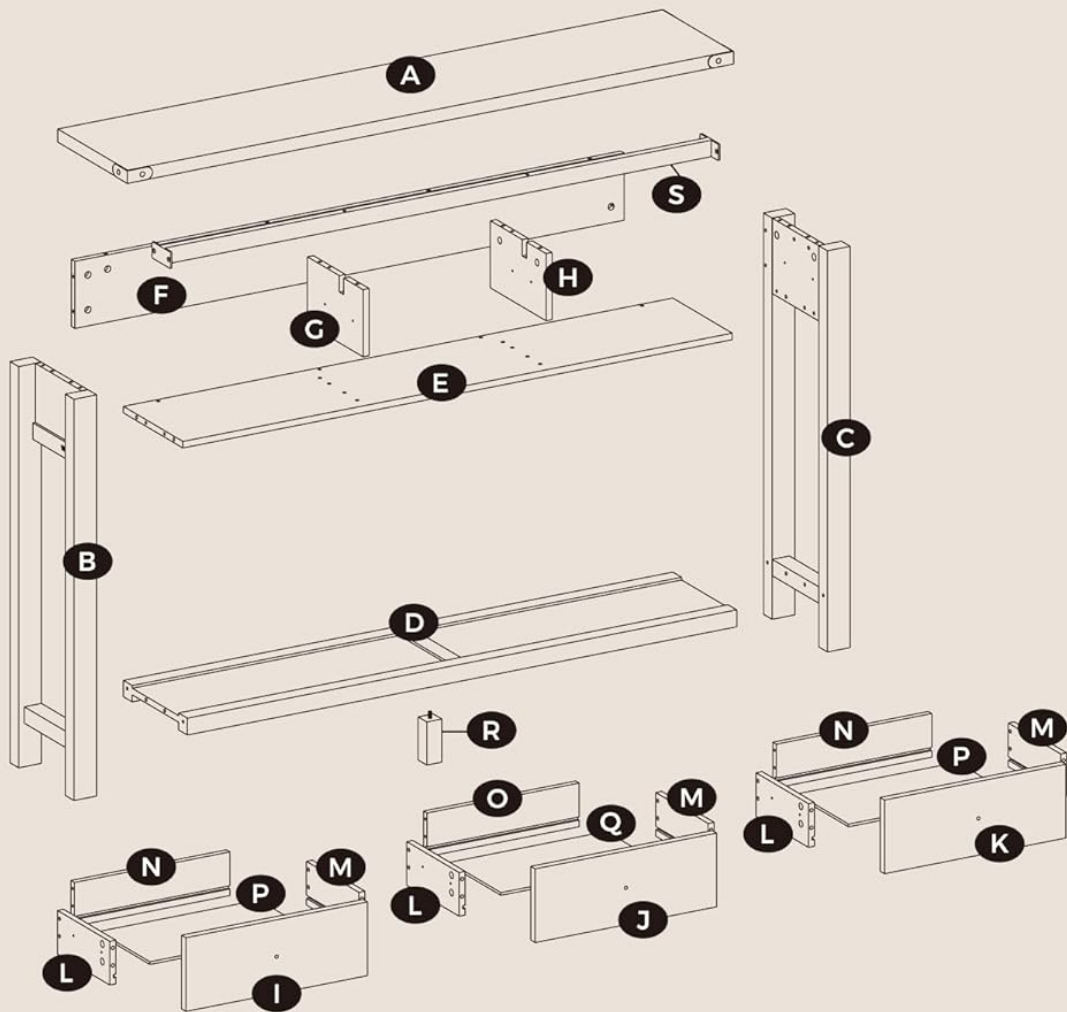

This manual provides detailed instructions for the assembly, operation, and maintenance of your new VASAGLE Console Table, model LNT142K41. This honey brown console table features a rustic style, three functional drawers, and a lower storage shelf, designed to enhance your entryway, living room, or hallway with both aesthetic appeal and practical storage solutions.

Front view of the VASAGLE Console Table, showcasing its honey brown finish, three functional drawers, and a spacious lower storage shelf.

SAFETY INFORMATION

- Ensure the product is used in a cool and dry environment to prevent material damage.
- Avoid placing overweight items on the top surface or inside the drawers. Adhere to the specified weight capacities to maintain stability and prevent structural failure.
- Always assemble the product on a soft, clean surface to prevent scratches or damage.
- Keep small parts and packaging materials away from children and pets to avoid choking hazards.

Facile à assembler

Avec des pièces numérotées et
des instructions claires

An exploded view diagram illustrating all individual parts of the console table, labeled with letters, and a partial view of the assembly manual, indicating ease of assembly with numbered parts and clear instructions.

An illustration detailing the overall dimensions of the console table (120 cm width, 76 cm height, 24 cm depth) and the weight capacity of the top surface (50 kg) and each drawer (10 kg).

OPERATING INSTRUCTIONS