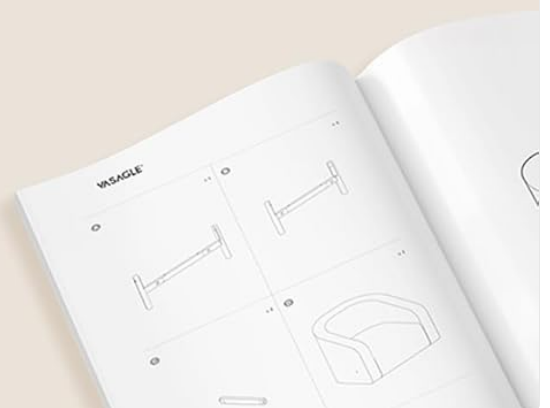

Front view of the VASAGLE Console Table, showcasing its honey brown finish, three functional drawers, and a spacious lower storage shelf.

SAFETY INFORMATION

- Ensure the product is used in a cool and dry environment to prevent material damage.
- Avoid placing overweight items on the top surface or inside the drawers. Adhere to the specified weight capacities to maintain stability and prevent structural failure.
- Always assemble the product on a soft, clean surface to prevent scratches or damage.
- Keep small parts and packaging materials away from children and pets to avoid choking hazards.

Facile à assembler

Avec des pièces numérotées et
des instructions claires

An exploded view diagram illustrating all individual parts of the console table, labeled with letters, and a partial view of the assembly manual, indicating ease of assembly with numbered parts and clear instructions.