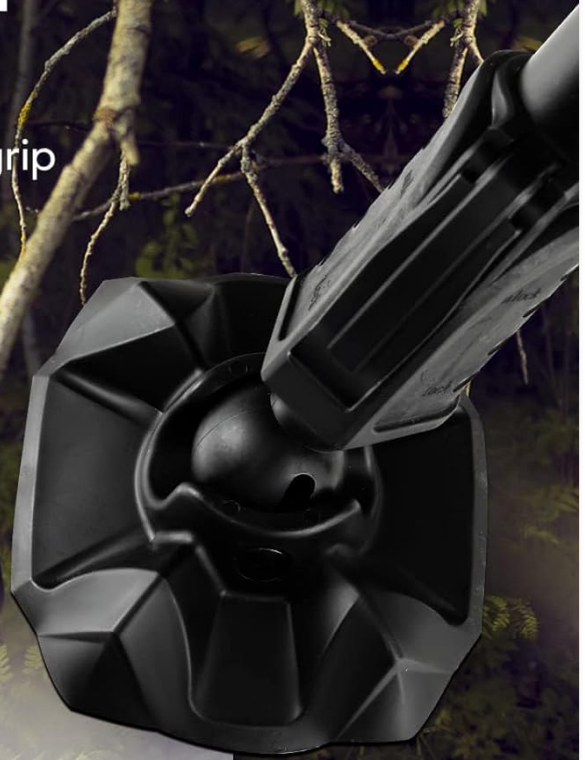

The chair features a smooth rotating base, sturdy telescopic legs, and a reliable lock system for height adjustment.

5. OPERATING INSTRUCTIONS

- **360° Swivel Function:** The chair's base allows for a full 360-degree rotation. This feature operates smoothly and silently, enabling you to observe your surroundings without disturbing wildlife. Simply rotate the seat to your desired direction.
- **Adjustable Height:** The telescopic legs provide approximately 8.5 inches of height adjustment (from 17 to 25.5 inches). Adjust the height before sitting to ensure a comfortable and stable position for your activity. Always ensure all legs are locked at the same height for stability.
- **All-Terrain Stability:** The large, flat foot pads are designed to prevent the chair from sinking into soft ground and provide enhanced grip on various terrains, including gravel roads, sand, and uneven mountain surfaces. Adjust the foot pads as needed to conform to the ground for optimal stability.

Upgraded All-terrain Foot Pads

Larger contact area and stronger grip
Adapt to a variety of grounds

Mountain

Gravel Road

Sand

The upgraded all-terrain foot pads provide superior stability on diverse outdoor surfaces.