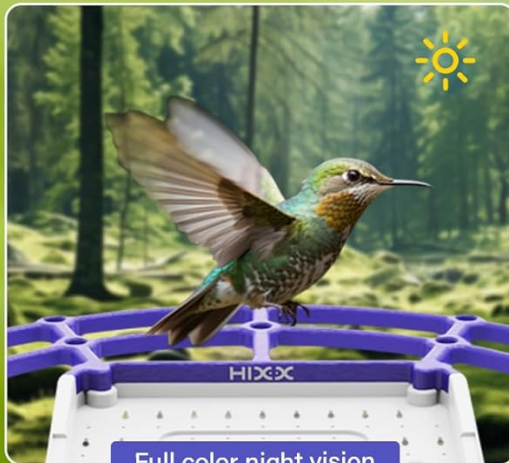

Image: The HIXX Smart Bird Feeder's AI feature identifies a Northern Cardinal, displaying detailed information on a smartphone screen.

4.3 High-Definition Camera and Night Vision

The feeder is equipped with a 4MP high-resolution lens (2560x1440) and a 130° super wide-angle view. It supports both full-color and infrared night vision, ensuring clear footage day and night. A built-in microphone allows you to hear the birds chirping.

2.5K & 4 Megapixel High Definition Camera

130°
Wide Angle

APP
Control

Built-In 32GB
Memory Card

2.4GHz
WIFI

Night Vision Function

Full color night vision

Infrared night vision