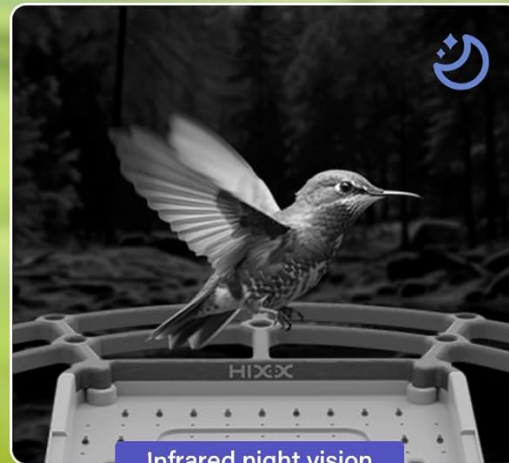

Image: The HIXX Smart Bird Feeder's AI feature identifies a Northern Cardinal, displaying detailed information on a smartphone screen.

4.3 High-Definition Camera and Night Vision

The feeder is equipped with a 4MP high-resolution lens (2560x1440) and a 130° super wide-angle view. It supports both full-color and infrared night vision, ensuring clear footage day and night. A built-in microphone allows you to hear the birds chirping.

2.5K & 4 Megapixel High Definition Camera

130°
Wide Angle

APP
Control

Built-In 32GB
Memory Card

2.4GHz
WIFI

Night Vision Function

Full color night vision

Infrared night vision

Image: A split image showing the clarity of full-color night vision and infrared night vision from the feeder's camera.

4.4 Squirrel Deterrence

If unwanted visitors like squirrels approach the feeder, you can activate a siren alarm or use the two-way audio feature to speak through the feeder's speaker, deterring them without physical intervention.