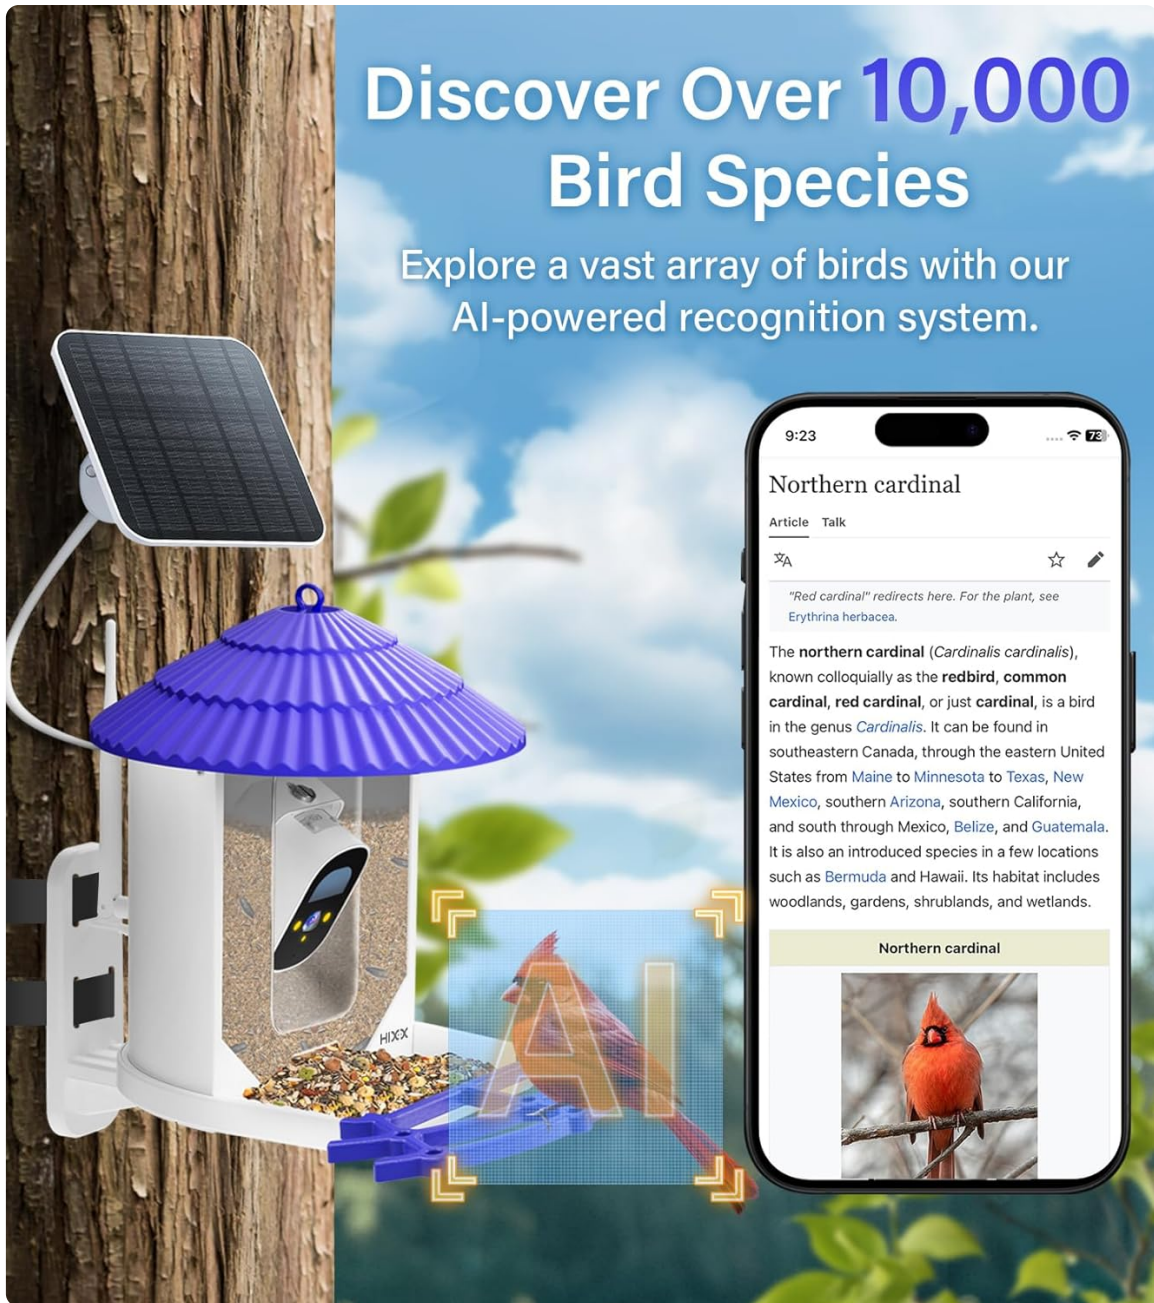

3.2 App Download and Wi-Fi Connection

1. Download the 'Coolfly' app from your smartphone's app store (available on Google Play and Apple App Store). You can also visit coolflycloud.com/download.
2. Register or log in to your Coolfly account.
3. Tap the '+' icon to add a new device.
4. Select 'Bird Feeder' from the device list.
5. Follow the on-screen instructions to connect the feeder to your 2.4GHz Wi-Fi network **Note: This device supports 2.4GHz Wi-Fi only.**
6. Scan the QR code displayed on your phone with the feeder's camera.
7. Once connected, you can name your device and complete the setup wizard.

3.3 Mounting the Feeder

The HIXX Smart Bird Feeder offers versatile installation options:

- **Tree Mount:** Use the provided straps to secure the feeder to a tree trunk.
- **Wall Mount:** Use the L-shaped holder and screws to attach the feeder to a wall.
- **Pole Mount:** Attach the feeder to a pole using the appropriate accessories.

Ensure the solar panel is positioned to receive maximum direct sunlight for optimal charging.

Discover Over 10,000 Bird Species

Explore a vast array of birds with our AI-powered recognition system.

Image: The bird feeder is securely mounted on a tree, with the solar panel positioned above to capture sunlight.

Scare Away Squirrels with Siren Alarm

Manually control the siren alarm via phone to scare away squirrels.

Audible Alarm

Press to Speak

Sound

Image: The bird feeder is shown mounted on a wooden fence, demonstrating another installation method.