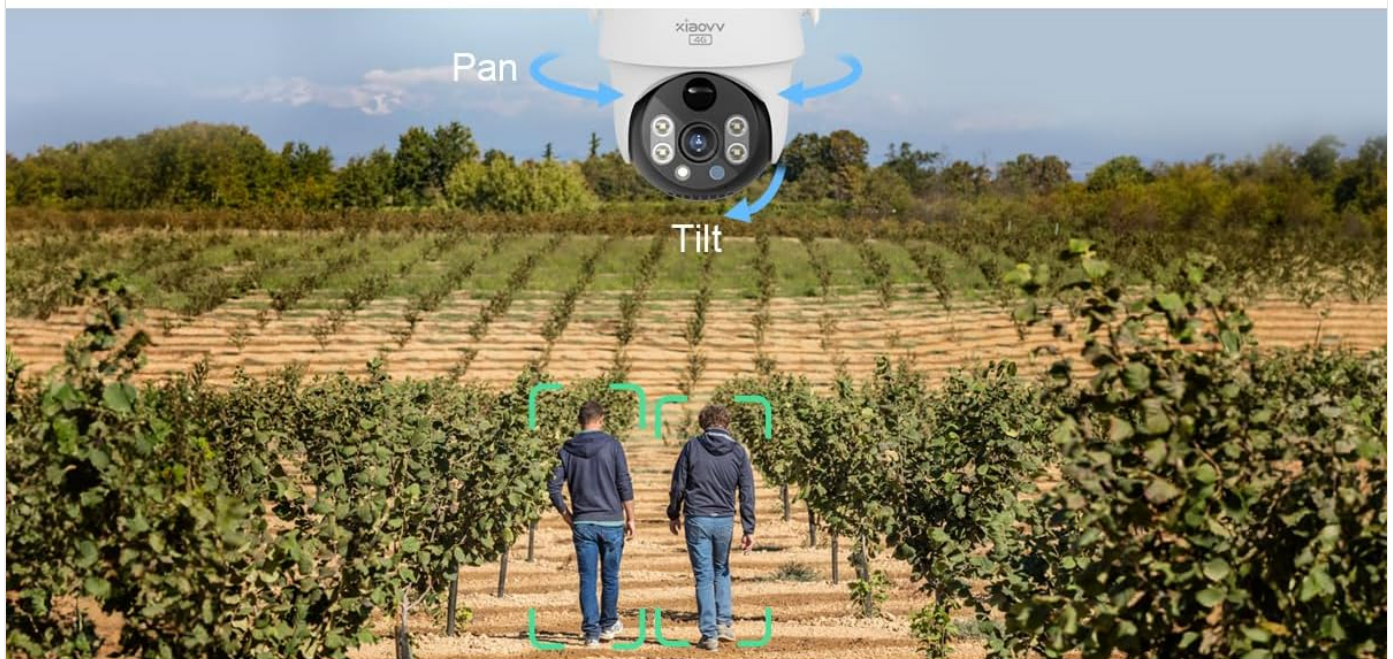

Solar and 4G design
enables monitoring without
power or WiFi

Image: The XIAOVV P15S-4G camera mounted on a tree in an outdoor setting, demonstrating its solar and 4G design for monitoring without external power or Wi-Fi.

OPERATING INSTRUCTIONS

1. Live View

Open the XIAOVV app and select your camera from the device list to access the live video feed. You can view the current scene in real-time.

2. PTZ Control

The camera supports Pan, Tilt, and Zoom functions. In the live view interface, use the directional controls to remotely adjust the camera's viewing angle (355° horizontal, 90° vertical rotation).

360°Viewing with Starlight Night Vision

Pans
and Tilts

AI
Tracking

Two-Way
Audio

Starlight
Night Vision

Image: A visual representation of the camera's 360-degree viewing capabilities, highlighting features like Pan and Tilt, AI Tracking, Two-Way Audio, and Starlight Night Vision.