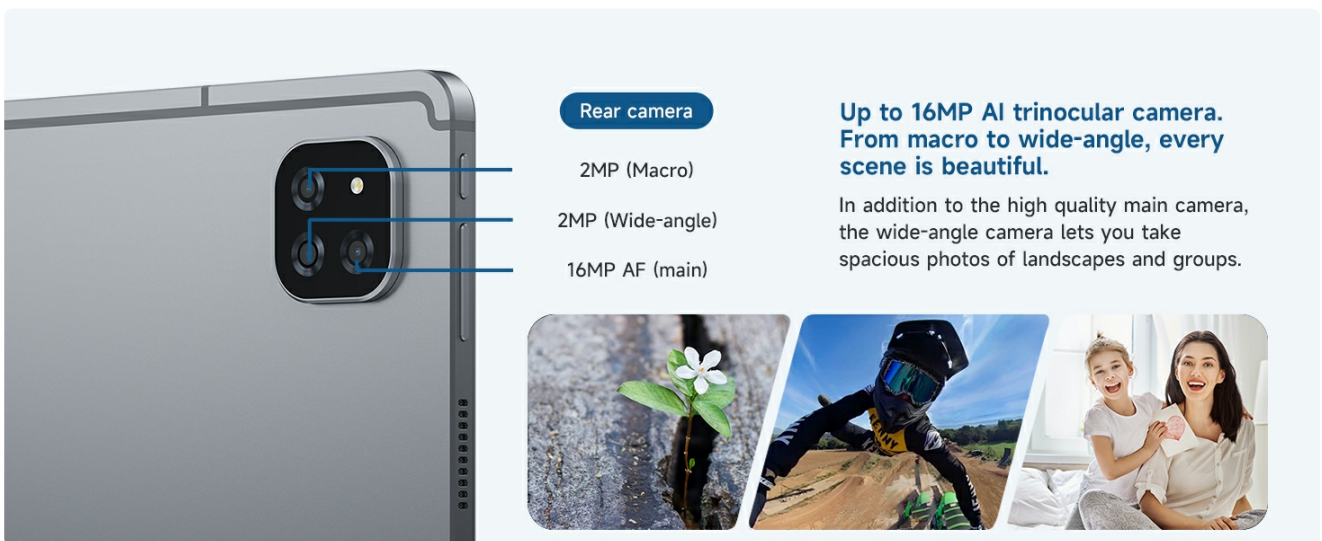

Widevine L1

2000×1200 FHD

Quad Speaker

Figure 7: Enjoy immersive L1 HD viewing experience with Widevine L1 support.

Figure 8: High-definition viewing is supported on popular streaming services like Netflix.