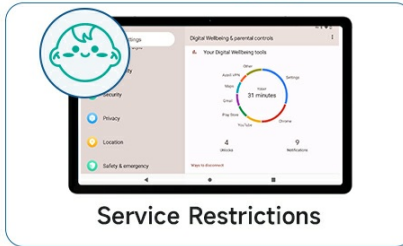

Figure 12: The tablet is powered by the efficient Unisoc T606 Octa-Core processor.

Service Restrictions