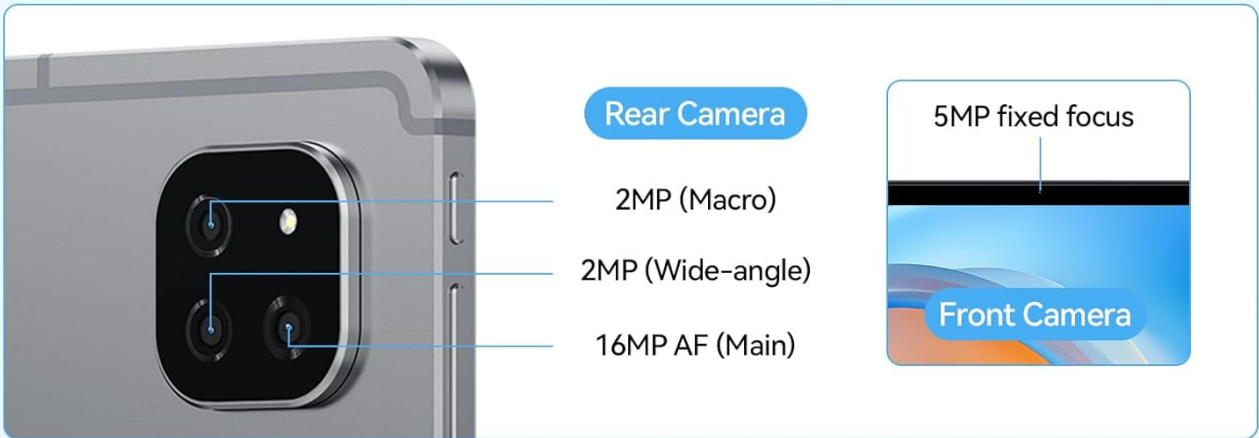

Figure 14: Quad stereo speakers provide an immersive audio experience.

2.4 Camera System

The iPlay 60 tablet is equipped with a high-quality triple camera system, including a 16 MP main camera, a 2 MP wide-angle camera, and a 2 MP macro camera, allowing you to capture various moments with clarity.

Sophisticated Design for Maximum Portability

Figure 15: Sophisticated design for maximum portability, highlighting the camera setup.

Slim

7.95mm

306g

Beautiful, premium design
Luxury metal enclosure
Enhanced comfort

Figure 16: The tablet features an up to 16MP AI trinocular camera for versatile photography.

Your browser does not support the video tag.

Video 1: An official product video showcasing the ALLDOCUBE iPlay 60 tablet's features, including its camera capabilities, display, and overall design. This video is provided by the seller, ALLDOCUBE Global Store.