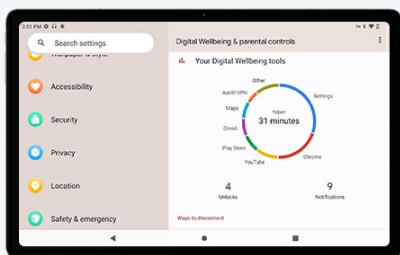

Quad Speaker

Immersive Multimedia Experience

Figure 13: Enjoy an immersive audio experience with the tablet's quad speakers.

Parental restrictions on use

Content: parents have the ability to customise their child's experience.

Figure 14: Quad stereo speakers provide an immersive audio experience.

2.4 Camera System

The iPlay 60 tablet is equipped with a high-quality triple camera system, including a 16 MP main camera, a 2 MP wide-angle camera, and a 2 MP macro camera, allowing you to capture various moments with clarity.