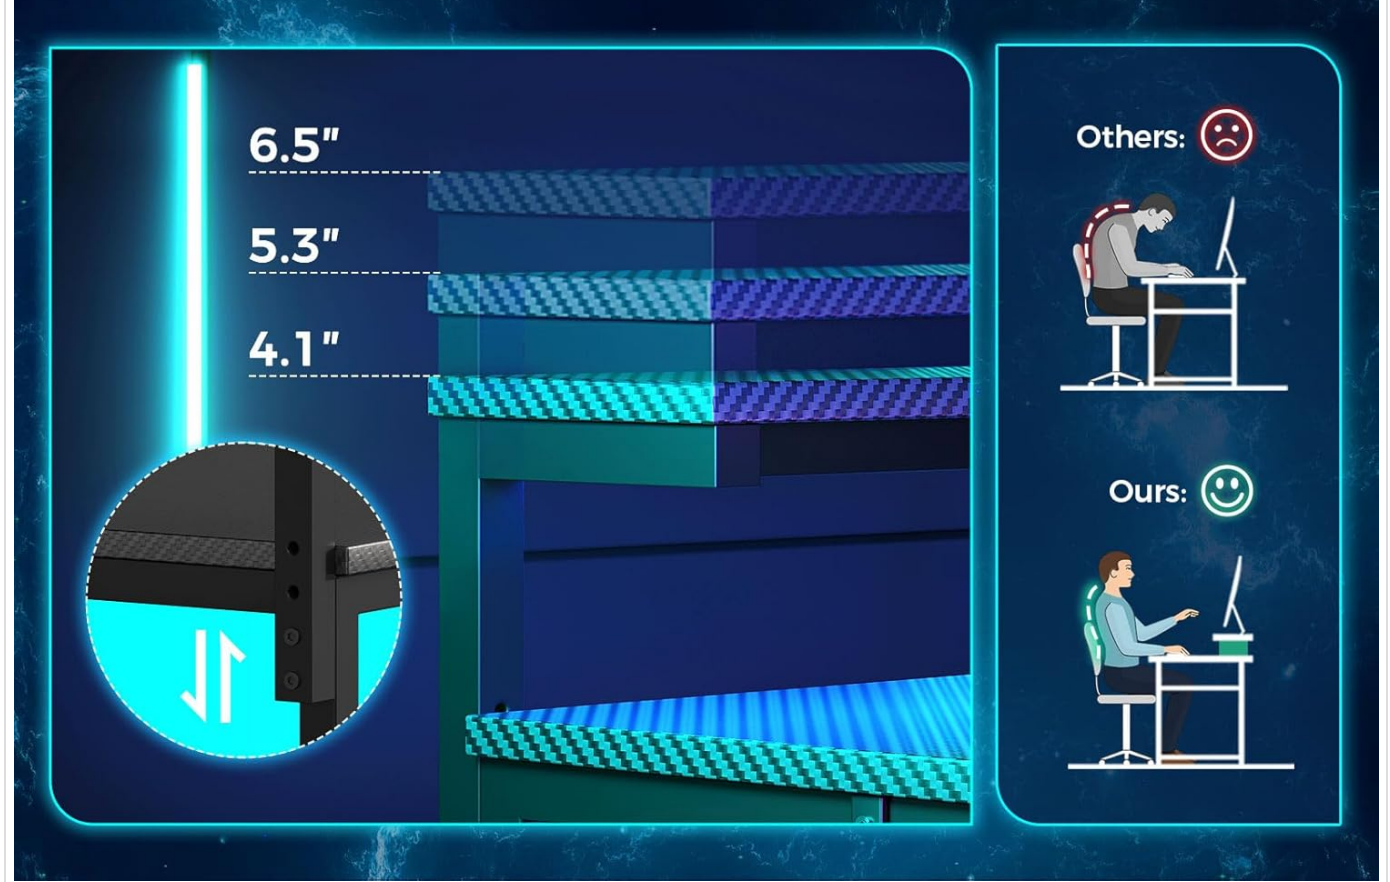

Figure 1: The MOTPK L Shaped Gaming Desk, featuring integrated LED lights and power outlets.

KEY FEATURES

- **4+ Install Methods with Adjustable Monitor Stand & Shelf:** This computer desk offers multiple mounting options to fit various spaces. The monitor stand supports three levels of height adjustment (4.1"-5.3"-6.5"), promoting ergonomic posture. The adjustable shelf provides versatile storage.
- **Power Outlets & Colorful LED Strip Lights:** Features a built-in power outlet with 3 AC sockets and 2 USB Ports for convenient device charging. High-quality LED strips with a controller create an immersive gaming atmosphere and can serve as a night light.
- **Sturdy Construction & Multiple Mounting Options:** Built for stability with a maximum load of 110 lbs for the main table board. The L-shaped design optimizes corner space. The storage shelf and monitor stand can be installed on either the left or right side.
- **Variety of Use Scenarios:** Suitable for various environments including gaming rooms, study rooms, bedrooms, and offices, accommodating users from children to adults.
- **Easy Assembly:** Comes with a detailed installation manual and step-by-step video instructions (available via QR code or

Figure 2: The desk offers multiple mounting methods to adapt to various room layouts.

Height-adjustable monitor stand

More ergonomic design for more comfortable use

Figure 3: The monitor stand can be adjusted to three different heights for ergonomic viewing.

OPERATING INSTRUCTIONS

Using the Power Outlets and USB Ports:

- The desk features a built-in power strip with 3 AC outlets (125V/12A) and 2 USB ports (5V/2A).
- Plug the desk's main power cord (6.6 feet) into a standard wall outlet.
- Connect your gaming devices, monitors, and other electronics to the AC outlets.
- Use the USB ports to charge your smartphones, tablets, or other USB-powered accessories.