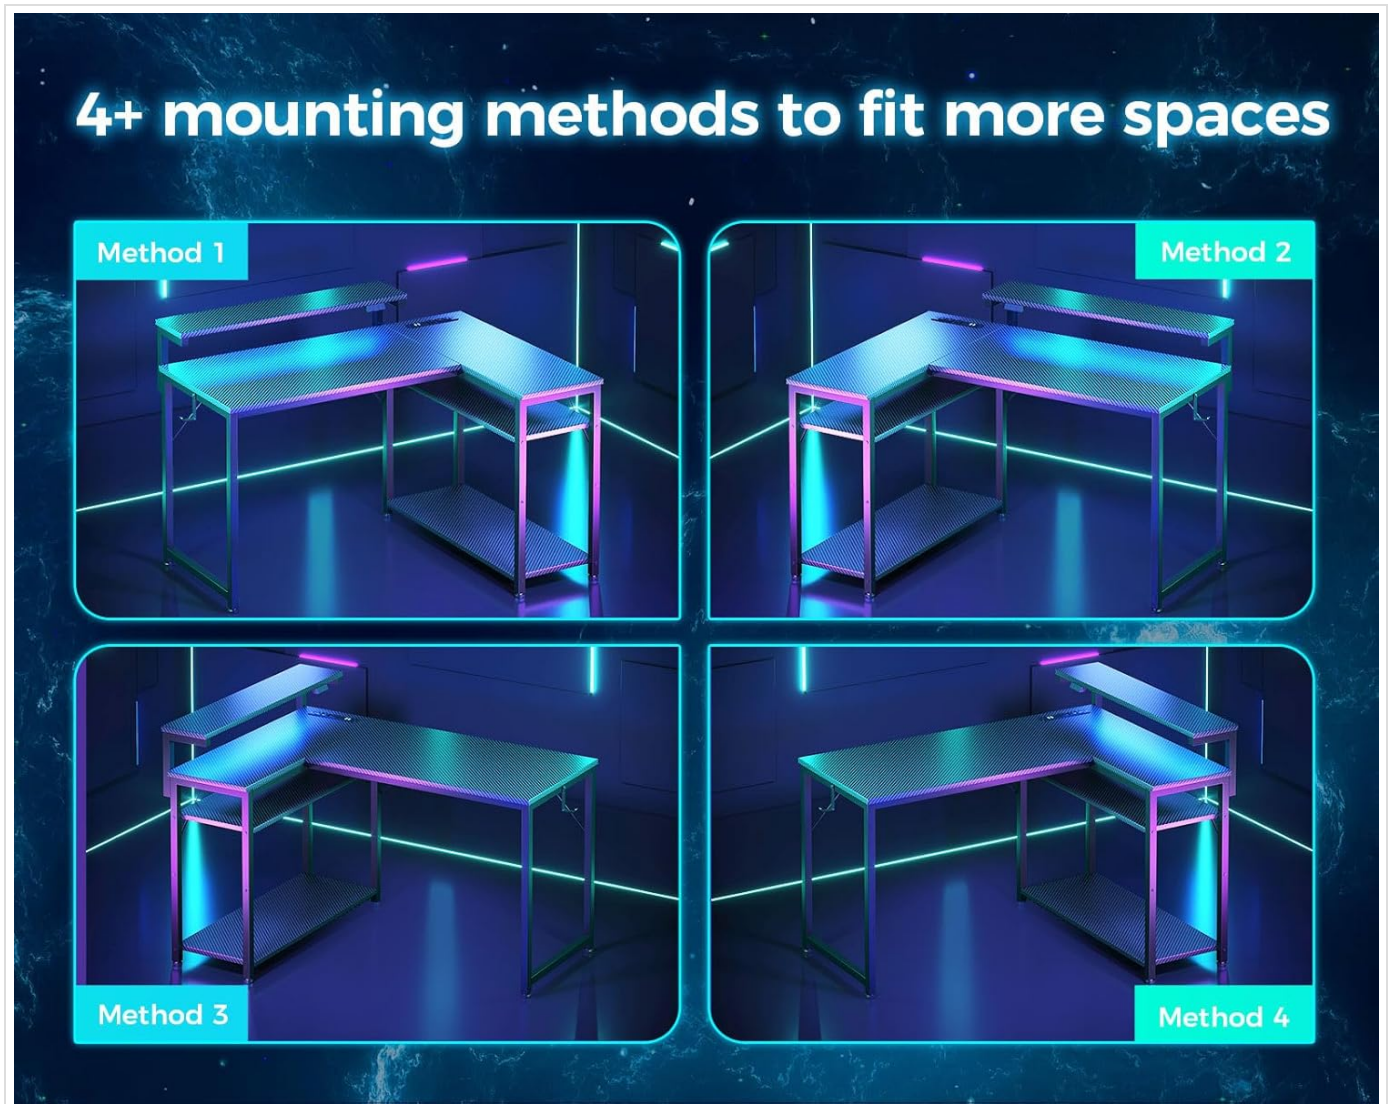

Figure 1: The MOTPK L Shaped Gaming Desk, featuring integrated LED lights and power outlets.

KEY FEATURES

- **4+ Install Methods with Adjustable Monitor Stand & Shelf:** This computer desk offers multiple mounting options to fit various spaces. The monitor stand supports three levels of height adjustment (4.1"-5.3"-6.5"), promoting ergonomic posture. The adjustable shelf provides versatile storage.
- **Power Outlets & Colorful LED Strip Lights:** Features a built-in power outlet with 3 AC sockets and 2 USB Ports for convenient device charging. High-quality LED strips with a controller create an immersive gaming atmosphere and can serve as a night light.
- **Sturdy Construction & Multiple Mounting Options:** Built for stability with a maximum load of 110 lbs for the main table board. The L-shaped design optimizes corner space. The storage shelf and monitor stand can be installed on either the left or right side.
- **Variety of Use Scenarios:** Suitable for various environments including gaming rooms, study rooms, bedrooms, and offices, accommodating users from children to adults.
- **Easy Assembly:** Comes with a detailed installation manual and step-by-step video instructions (available via QR code or

Figure 2: The desk offers multiple mounting methods to adapt to various room layouts.

Height-adjustable monitor stand

More ergonomic design for more comfortable use

Figure 3: The monitor stand can be adjusted to three different heights for ergonomic viewing.

OPERATING INSTRUCTIONS

Using the Power Outlets and USB Ports:

- The desk features a built-in power strip with 3 AC outlets (125V/12A) and 2 USB ports (5V/2A).
- Plug the desk's main power cord (6.6 feet) into a standard wall outlet.
- Connect your gaming devices, monitors, and other electronics to the AC outlets.
- Use the USB ports to charge your smartphones, tablets, or other USB-powered accessories.