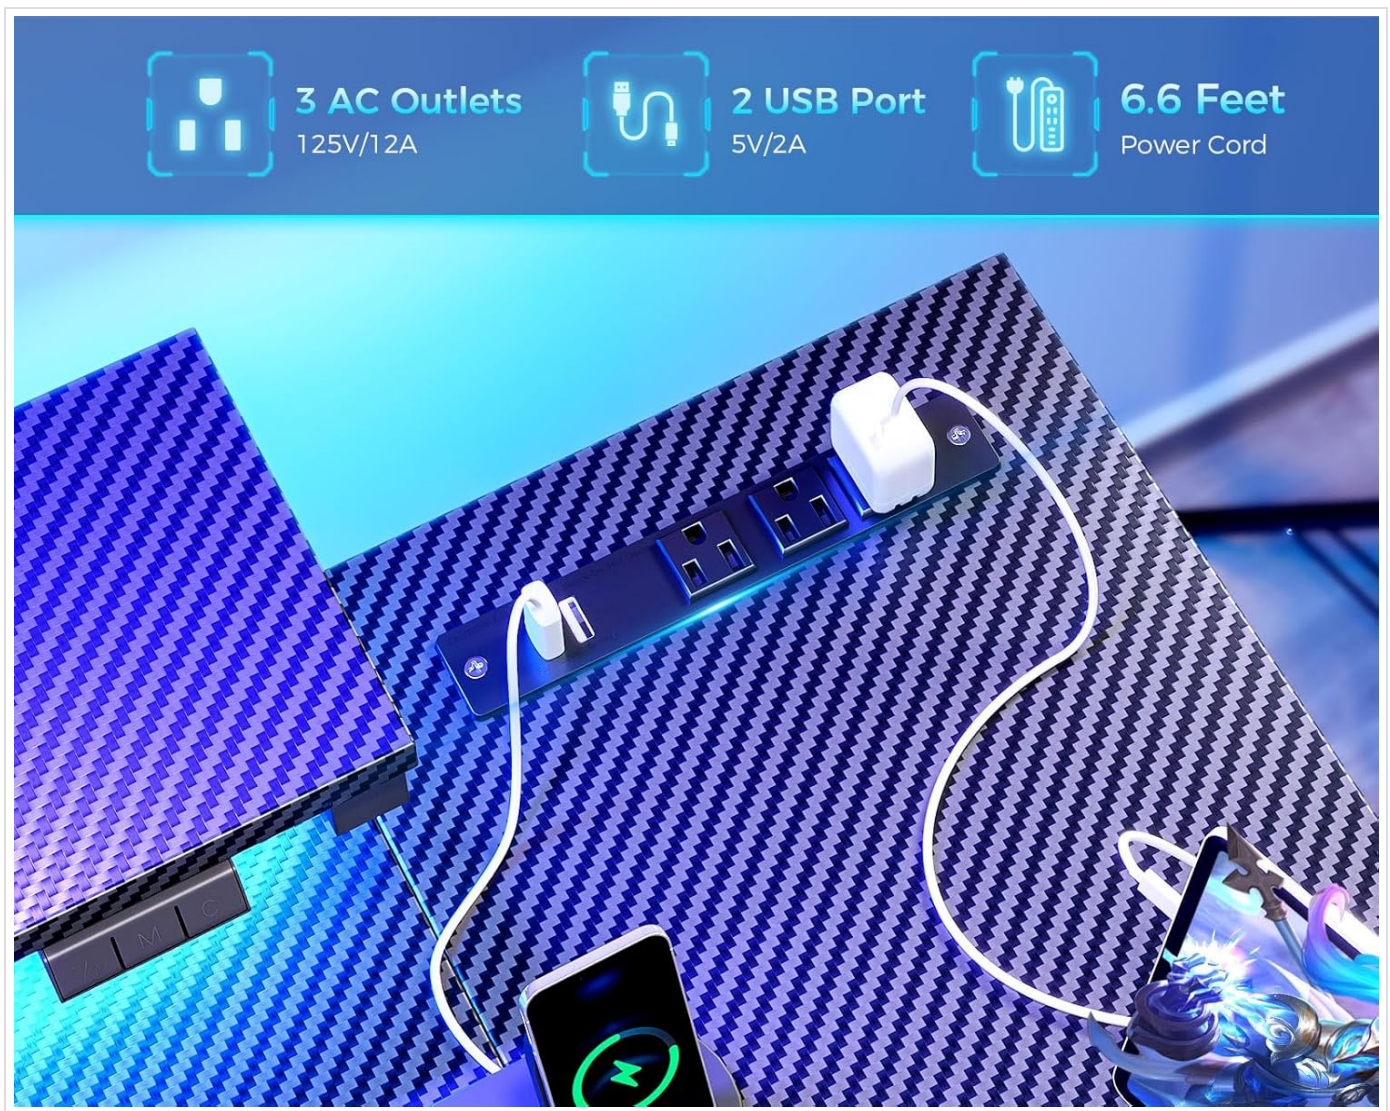

OPERATING INSTRUCTIONS

Using the Power Outlets and USB Ports:

- The desk features a built-in power strip with 3 AC outlets (125V/12A) and 2 USB ports (5V/2A).
- Plug the desk's main power cord (6.6 feet) into a standard wall outlet.
- Connect your gaming devices, monitors, and other electronics to the AC outlets.
- Use the USB ports to charge your smartphones, tablets, or other USB-powered accessories.

Figure 4: Integrated power outlets and USB ports for convenient charging.

Controlling the LED Lights:

- The LED strip lights are located along the edge of the upper shelf.
- Use the included remote controller to manage the lights.
- Press the **ON/OFF** button to turn the lights on or off.
- Use the **COLOR** buttons to select from 10 different light colors.
- Press the **MODE** button to cycle through 20 dynamic modes, including blinking and fading effects.
- Adjust the speed of dynamic modes using the **SPEED +/-** buttons.
- Adjust the brightness using the **BRIGHT +/-** buttons.