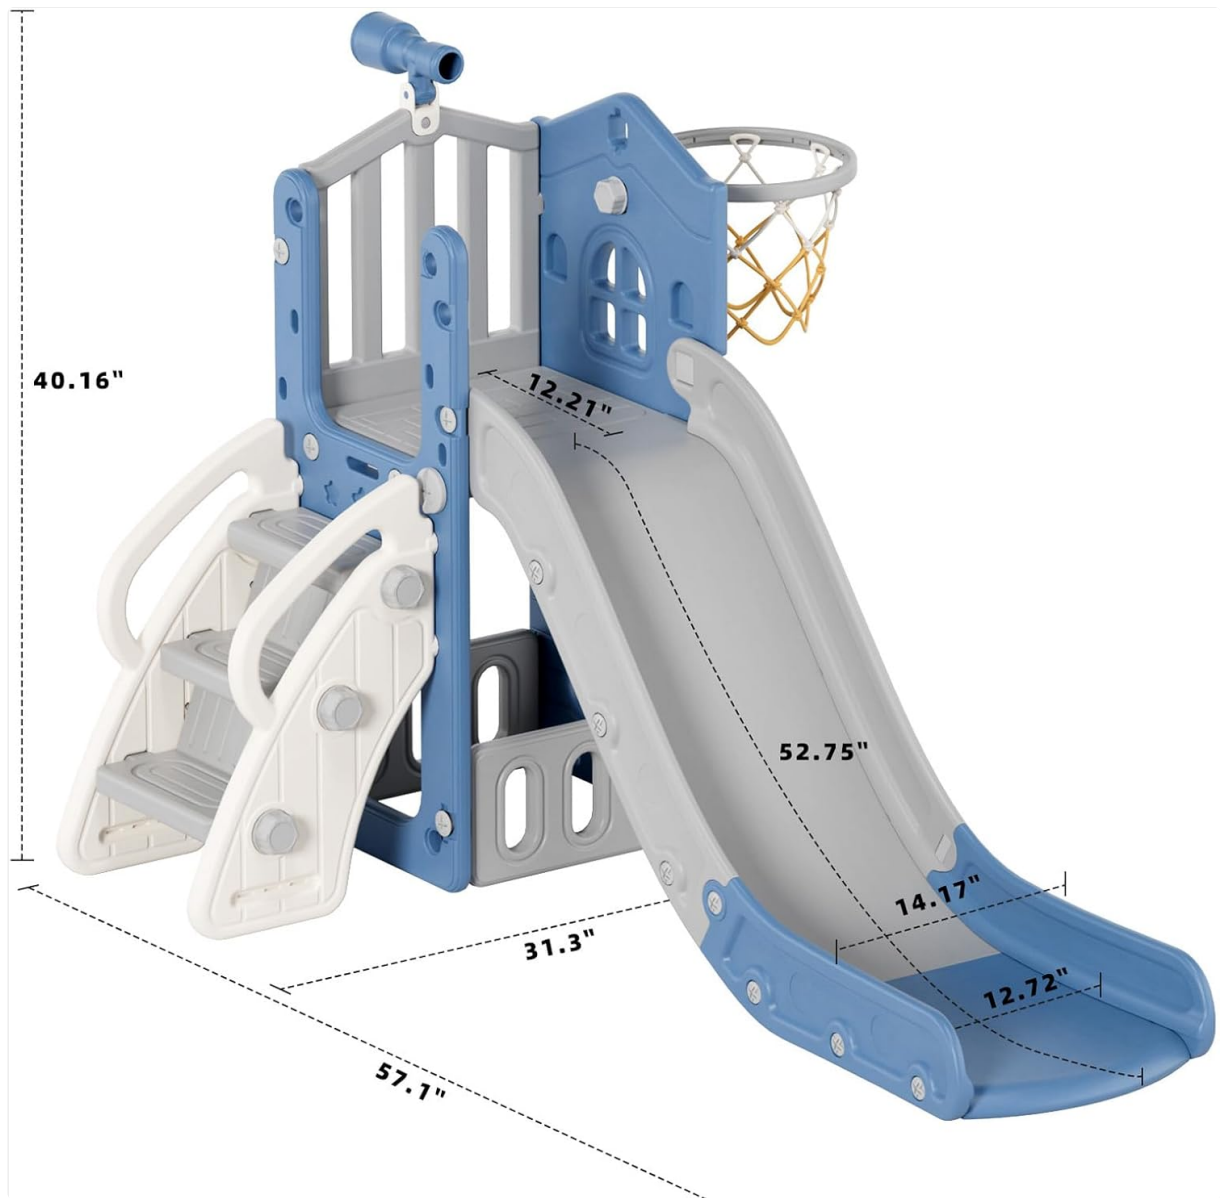

## SPECIFICATIONS

---

Attribute	Detail
Brand	XJD
Model Number	FE-HT-QMW01
Material	High-Density Polyethylene (HDPE) Plastic
Product Dimensions (L x W x H)	57.1" x 45.2" x 40.1" (145cm x 115cm x 102cm)
Maximum Weight Recommendation	120 Pounds (54 kg)
Age Range	Toddler (1-3 years)
Assembly Required	Yes

Image: Detailed diagram showing the length, width, and height dimensions of the playset.