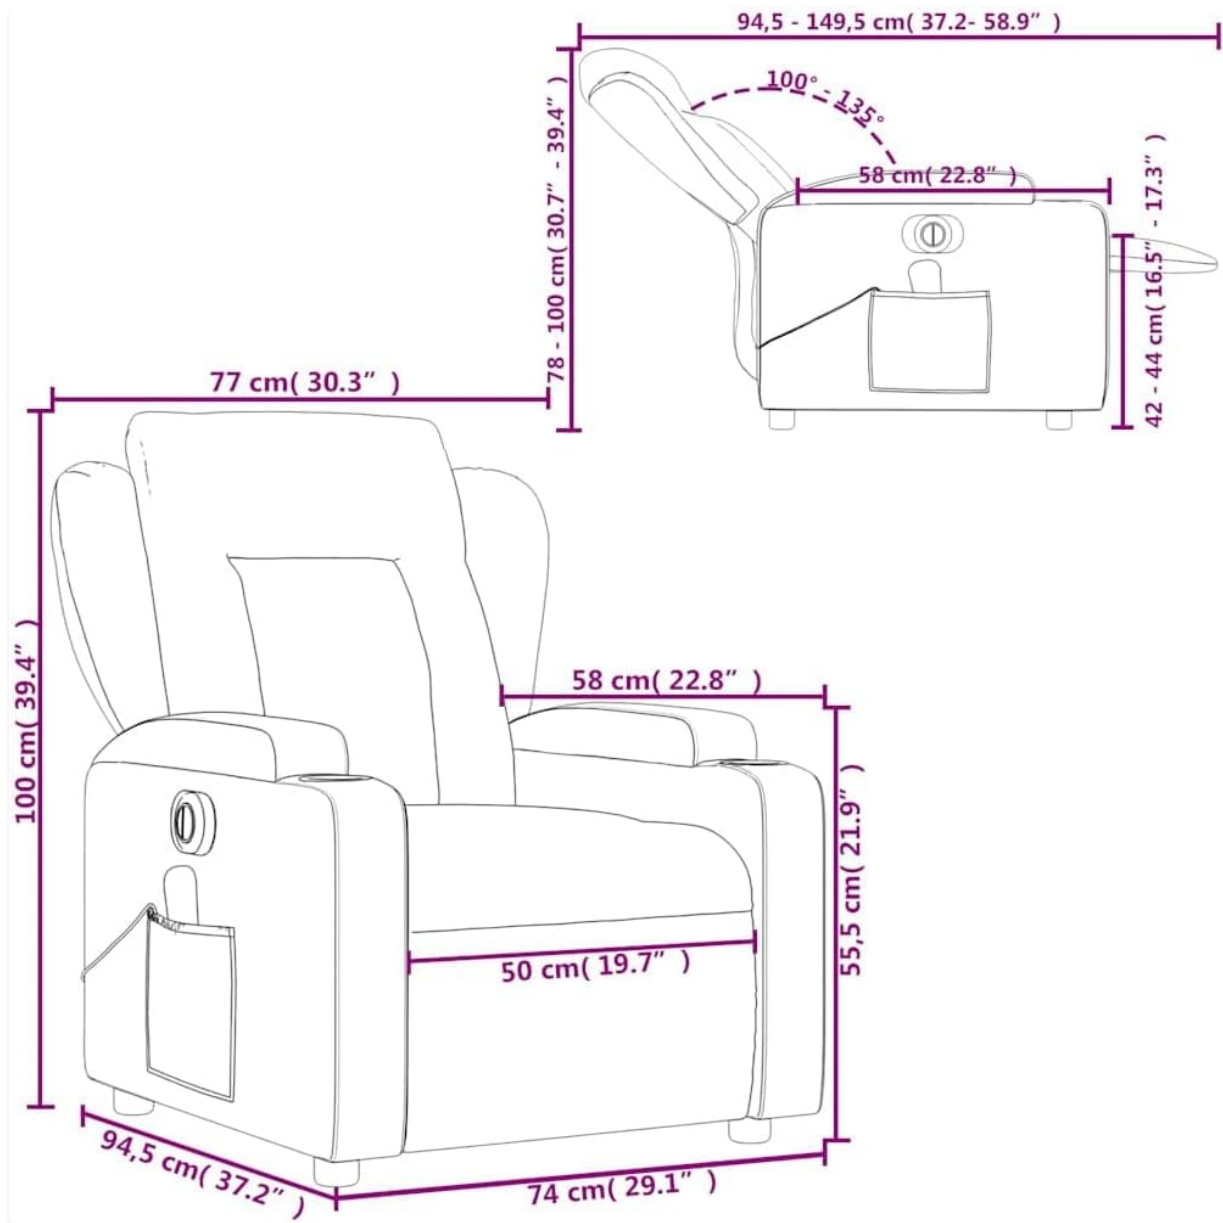

Image 4.1: Chair dimensions and reclining range, useful for assembly and placement.

## 8. SPECIFICATIONS

---

Feature	Detail
Color	Grey
Material	Artificial leather (60% polyurethane, 30% polyester, 10% cotton), metal, plywood
Filling Material	Foam, PP fibers
Dimensions (Sitting)	77 x 94.5 x 100 cm (W x D x H)
Dimensions (Reclining)	77 x 149.5 x 78 cm (W x D x H)
Seat Width	50 cm
Seat Depth	58 cm
Seat Height from Ground	42-44 cm