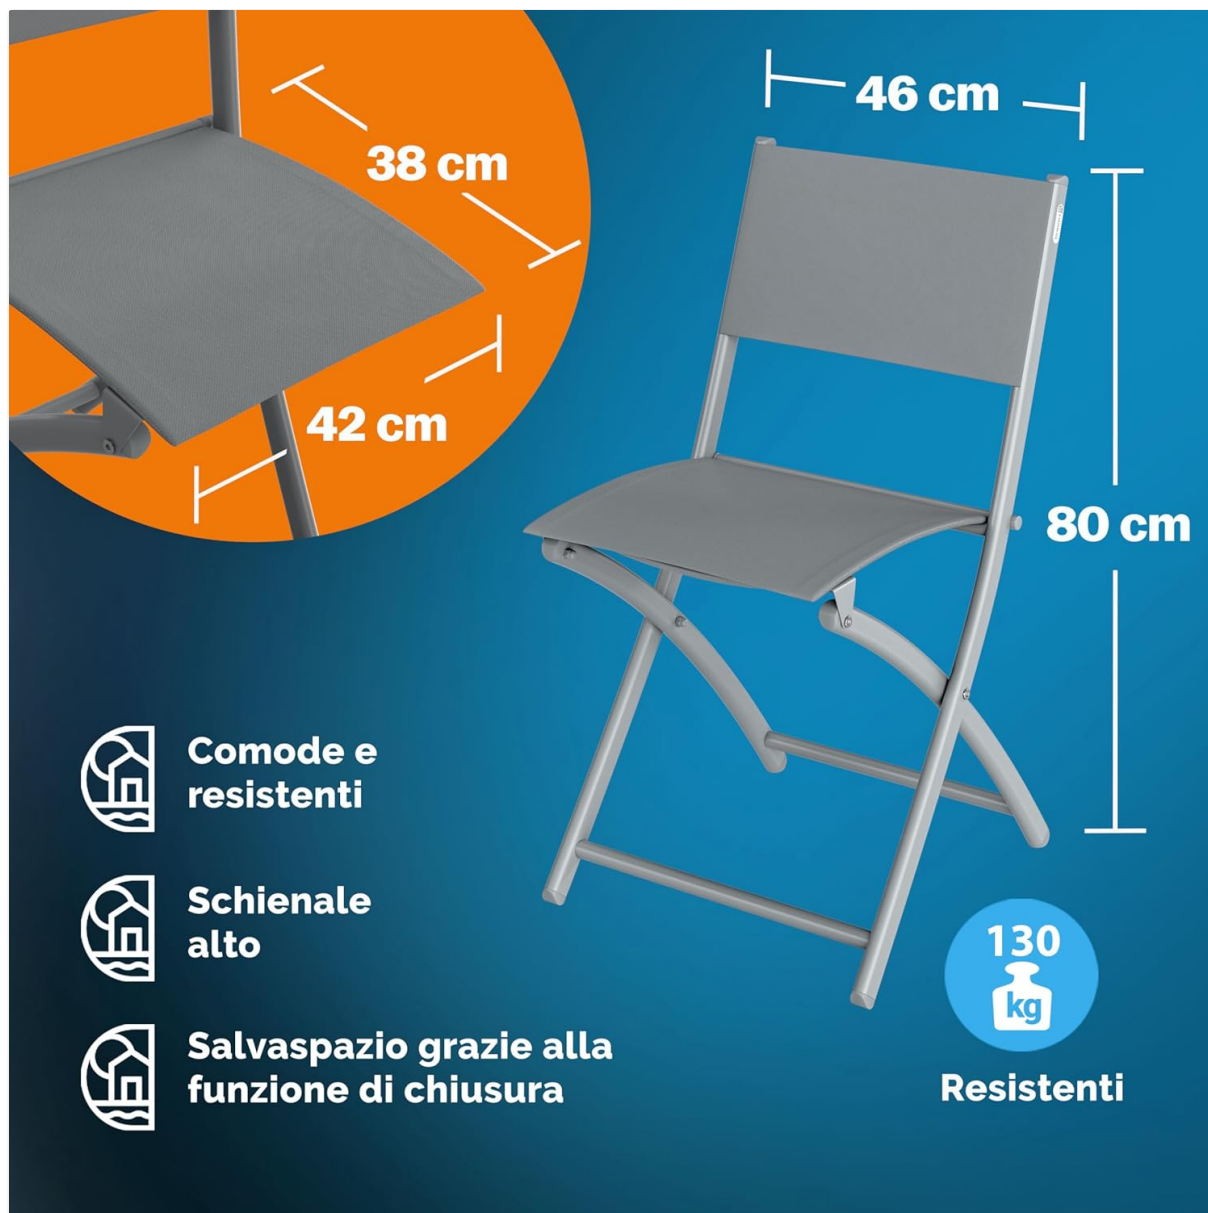

- **Seating:** Once unfolded and stable, the chair provides a comfortable and supportive seating surface. The high backrest is designed to promote correct posture.
- **Weight Capacity:** The chair is built to support a maximum load of 130 kg (approximately 286 lbs). Do not exceed this weight limit to ensure safety and product longevity.
- **Placement:** These chairs are suitable for both indoor and outdoor environments. When used outdoors, their weather-resistant materials ensure durability against various elements.

SOLIDA SUPERFICIE DI SEDUTA

Postura corretta della schiena **grazie al sostegno rialzabile**

Tessuto traspirante elastico

Materiali facili da pulire resistenti alle intemperie

Image: Close-up details of the powder-coated steel frame and anti-scratch floor protectors, emphasizing durability and stability.

6. SPECIFICATIONS

Brand	Casaria
Model	B0CSYVQM7P
Color	Grey
Material (Frame)	Powder-coated Steel Alloy
Material (Seat)	Polyester
Dimensions (H x W x D)	80 x 46 x 50 cm (31.5 x 18.1 x 19.7 inches)
Seat Height	47 cm (18.5 inches)
Item Weight	2.7 kg (5.95 lbs) per chair
Maximum Recommended Weight	130 kg (286 lbs)
Assembly Required	No (Ships fully assembled)
Special Features	Lightweight, Foldable, Weather-resistant