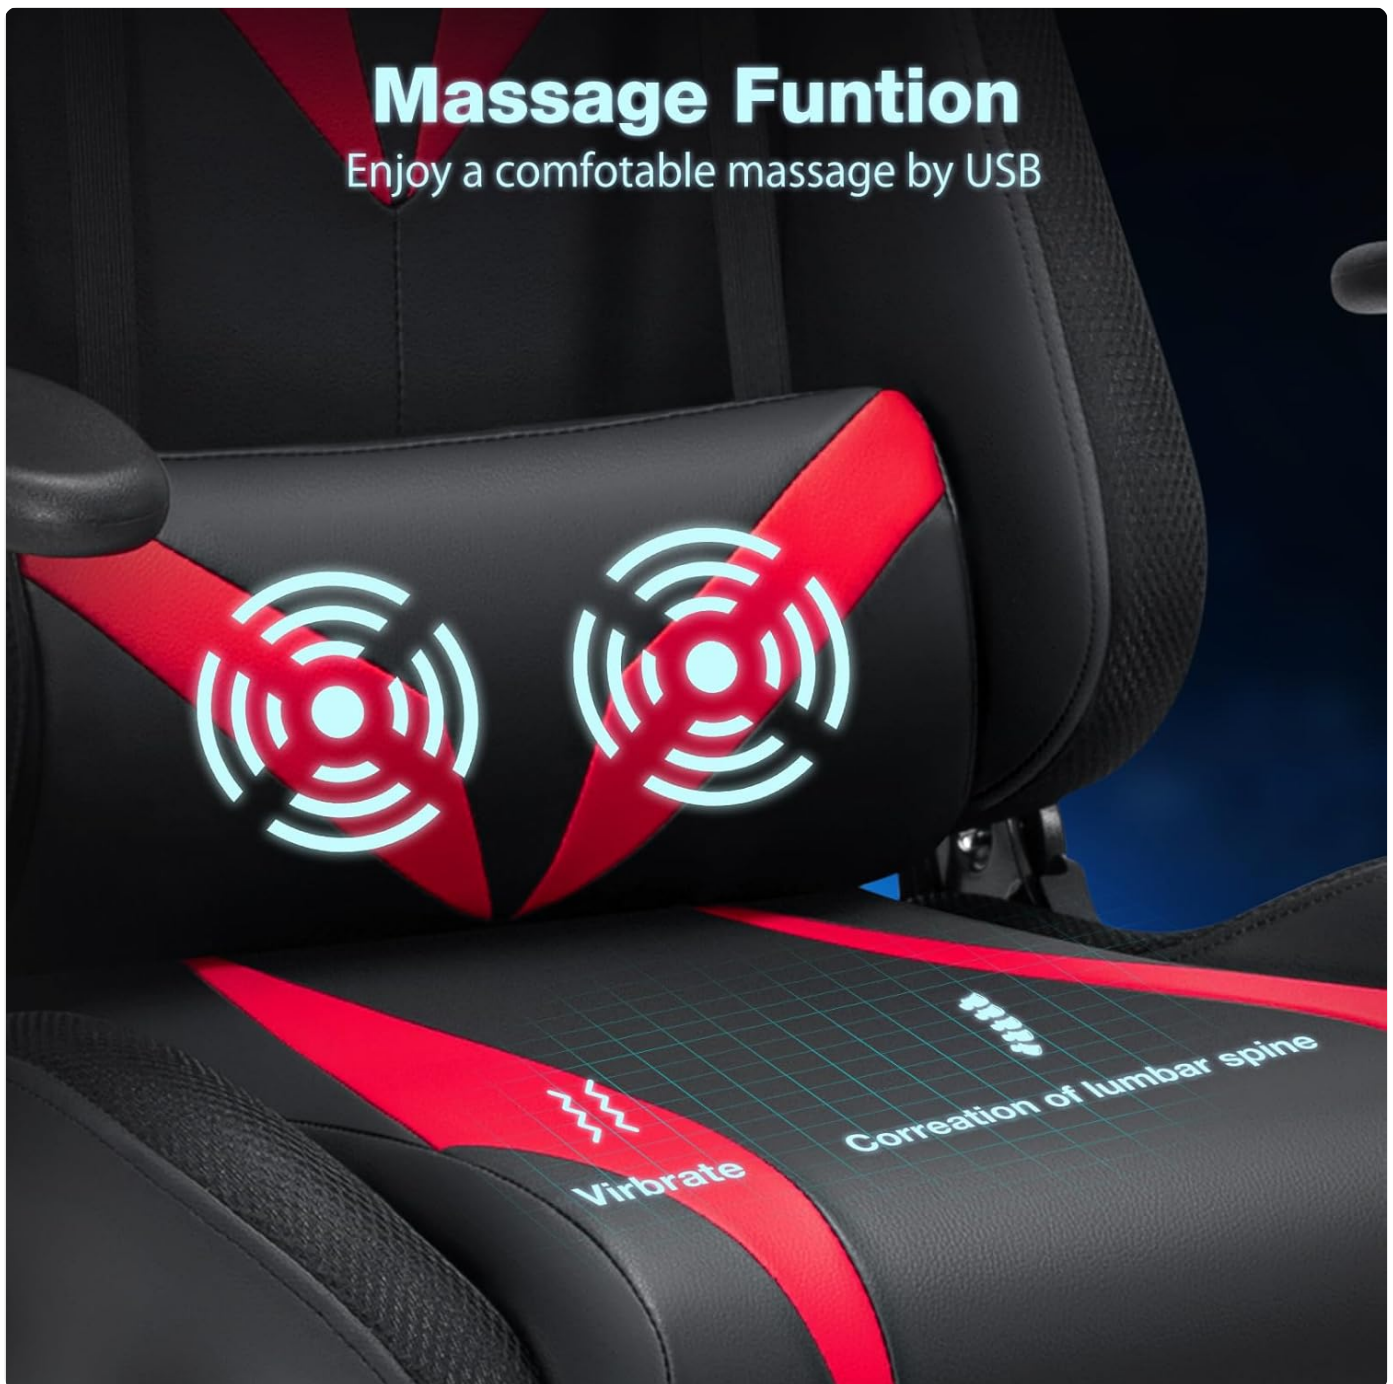

Figure 4: Internal view illustrating the dual Bluetooth 5.3 speaker system.

Reclining System and Rocking Function

The backrest is adjustable from 90 degrees (upright) to 165 degrees (nearly flat), allowing for various activities such as gaming, working, reading, or resting. Pull the handle on the right side of the chair to adjust the recline angle. Release the handle to lock the backrest in your desired position. The chair also features a 5-degree rocking system for added comfort.

RECLINING SYSTEM

Adjustable from 90-165° and fixed in any position

Games/Work

Leisure

Read

Rest

Figure 5: Illustration of the chair's reclining range and rocking mechanism.

Extendable Footrest

The chair includes a lumbar massage cushion. This cushion can be adjusted vertically to target specific areas of your back. Ensure the USB power is connected to activate the massage function. Press the button on the massage unit to turn it on/off.

Figure 6: Detail of the adjustable lumbar massage cushion.

2D Armrests

The armrests are designed for 2D adjustability, allowing you to optimize arm placement for comfort during various activities.

Figure 7: Illustration of the 2D adjustable armrests.