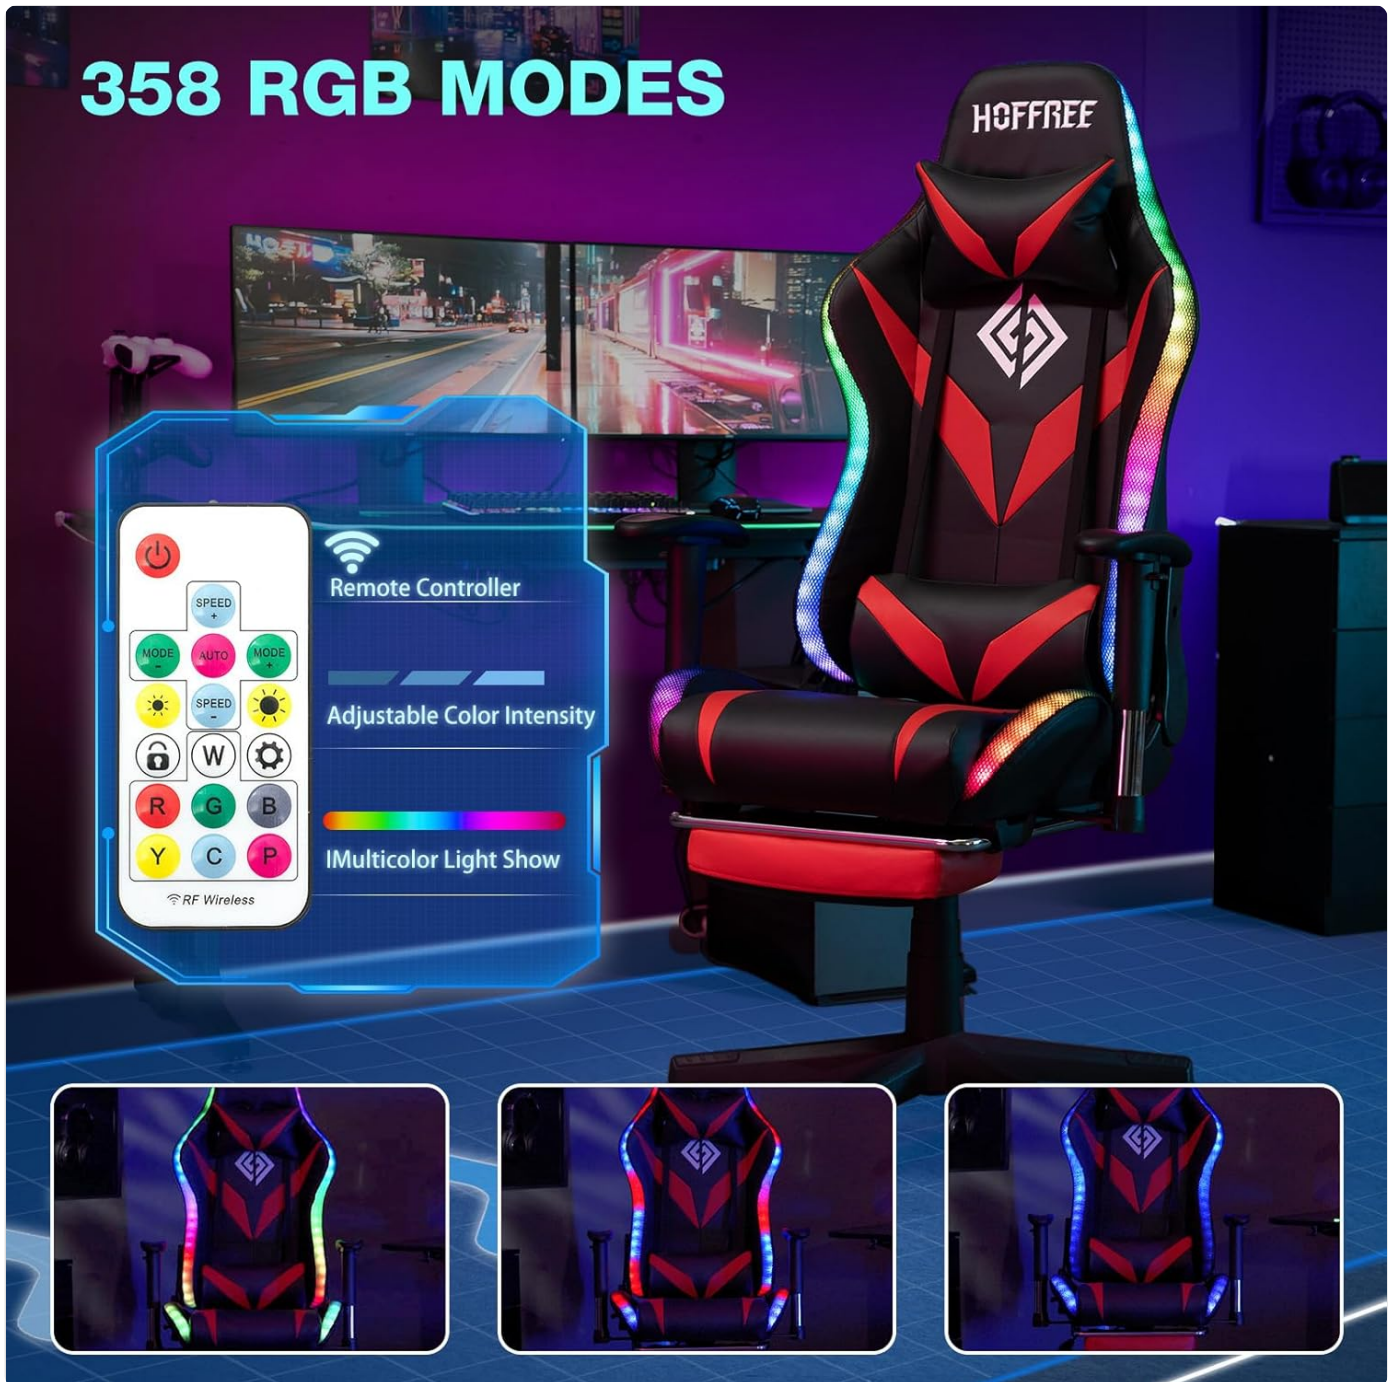

PRODUCT OVERVIEW

The HOFFREE Gaming Chair is designed for enhanced comfort and immersive experiences, featuring integrated Bluetooth speakers, dynamic LED lighting, and a lumbar massage function. It includes a reclining backrest and an extendable footrest for versatile use in gaming, office, or relaxation settings.

DUAL BLUETOOTH 5.3 SPEAKERS

Figure 2: HOFFFREE Gaming Chair positioned in a typical gaming or office environment.

OPERATING INSTRUCTIONS

LED Lighting System

The chair features integrated LED lights with 358 RGB modes. Use the provided remote control to select solid colors (red, green, blue, yellow, purple) or an auto mode that cycles through various flashing and running light patterns. The remote also allows for adjustable color intensity.

Figure 3: Remote control for LED lights and examples of different RGB lighting modes.

Bluetooth 5.3 Speakers

The chair is equipped with dual Bluetooth 5.3 speakers for an immersive audio experience. To pair, ensure the chair is powered on. Activate Bluetooth on your device (smartphone, computer, etc.) and select "HOFFREE Chair" from the available devices. A confirmation sound will indicate successful pairing. The Bluetooth 5.3 technology provides stronger and more stable signals.

Figure 4: Internal view illustrating the dual Bluetooth 5.3 speaker system.

Reclining System and Rocking Function

The backrest is adjustable from 90 degrees (upright) to 165 degrees (nearly flat), allowing for various activities such as gaming, working, reading, or resting. Pull the handle on the right side of the chair to adjust the recline angle. Release the handle to lock the backrest in your desired position. The chair also features a 5-degree rocking system for added comfort.