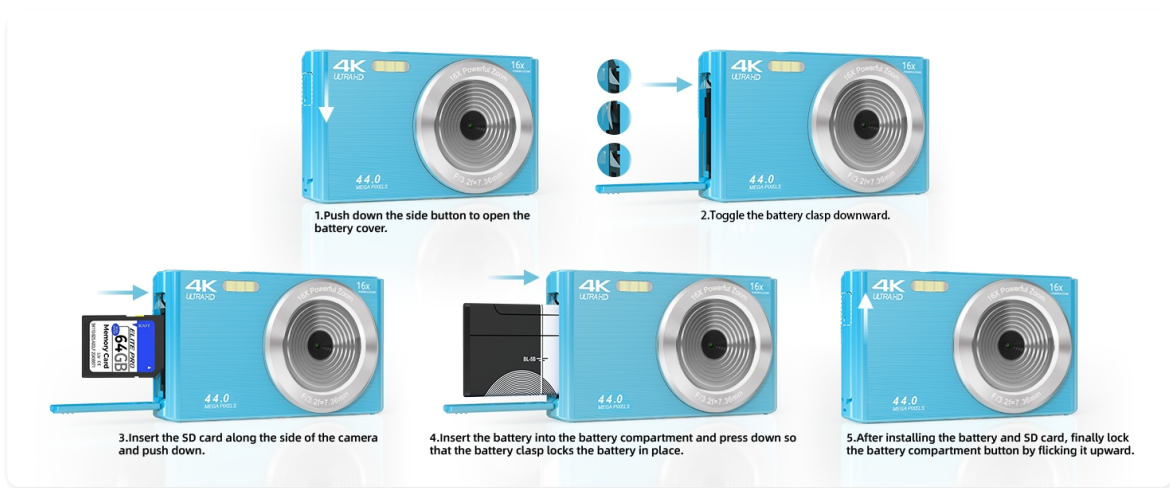

SMARTKLIK ddc06

SMARTKLIK ddc06 Digital Camera User Manual

FHD 4K 44MP with 64GB SD Card, 16X Digital Zoom

1. INTRODUCTION

Welcome to the SMARTKLIK ddc06 Digital Camera user manual. This guide provides essential information for setting up, operating, and maintaining your new camera. Please read through these instructions carefully to ensure optimal performance and longevity of your device. The SMARTKLIK ddc06 is designed for ease of use, capturing high-quality 44MP photos and 4K FHD videos, making it ideal for beginners and enthusiasts alike.

The best gift is saving every sweet memory with you

Image: All components included in the SMARTKLIK ddc06 Digital Camera package.

3. SETUP

3.1. Battery and SD Card Installation

To power your camera and store your photos/videos, you need to install the battery and SD card.

1. Locate the battery compartment cover on the bottom of the camera.
2. Slide the cover release latch and open the compartment.
3. Insert the provided 64GB SD card into the SD card slot until it clicks into place. Ensure the metal contacts face the correct direction as indicated by the diagram inside the compartment.
4. Insert a fully charged battery into the battery compartment, matching the orientation shown inside the compartment.
5. Close the battery compartment cover until it latches securely.

Image: Step-by-step guide for inserting the battery and SD card into the camera.

Video: Visual instructions on how to correctly insert the battery and memory card into the SMARTKLIK ddc06 Digital Camera.