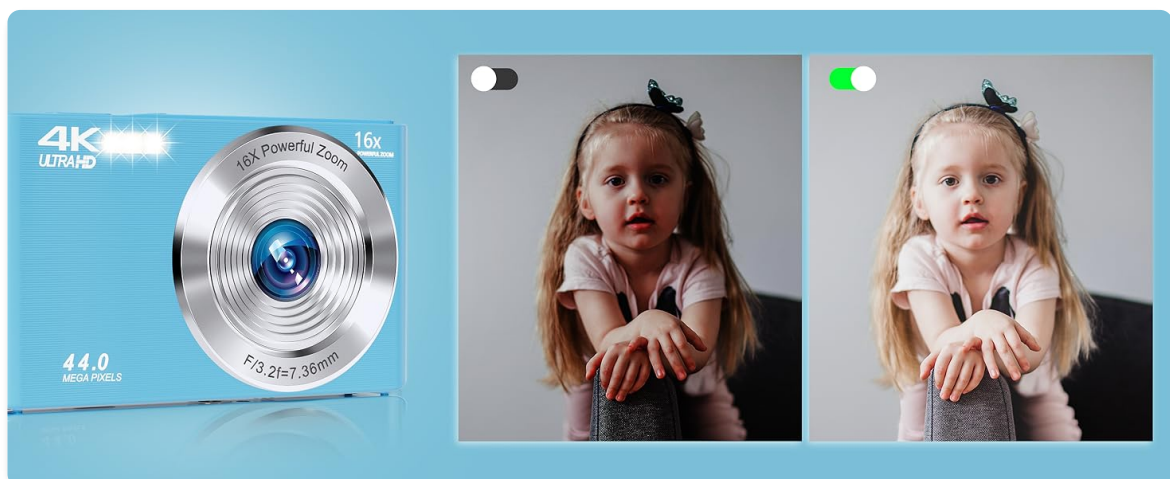

4. OPERATING INSTRUCTIONS

4.1. Basic Controls

Familiarize yourself with the main buttons and their functions:

Image: An overview of the SMARTKLIK ddc06 Digital Camera's buttons and their respective functions.