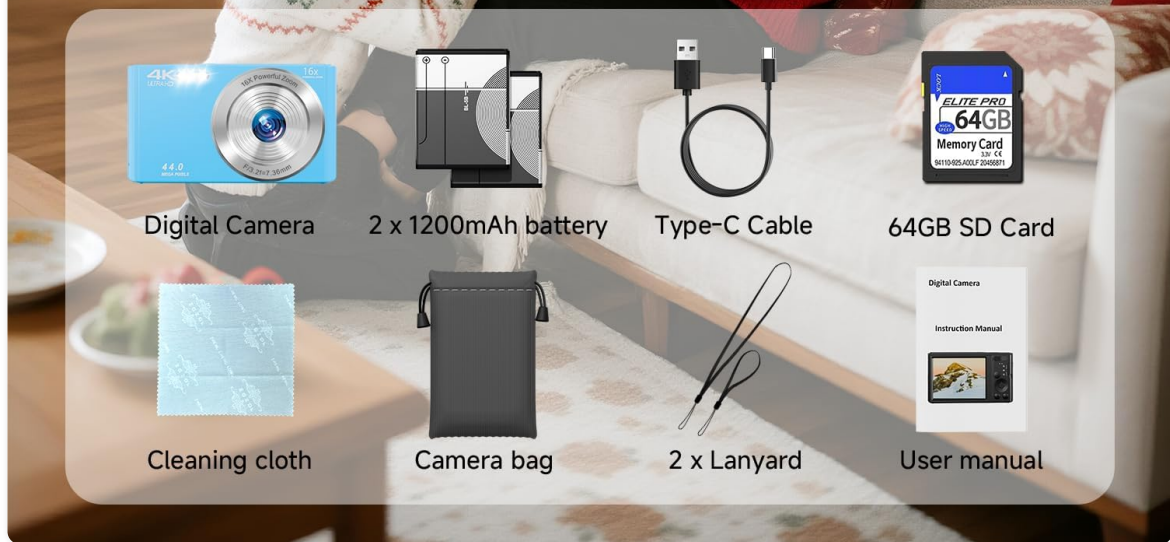

SMARTKLIK ddc06

SMARTKLIK ddc06 Digital Camera User Manual

FHD 4K 44MP with 64GB SD Card, 16X Digital Zoom

1. INTRODUCTION

Welcome to the SMARTKLIK ddc06 Digital Camera user manual. This guide provides essential information for setting up, operating, and maintaining your new camera. Please read through these instructions carefully to ensure optimal performance and longevity of your device. The SMARTKLIK ddc06 is designed for ease of use, capturing high-quality 44MP photos and 4K FHD videos, making it ideal for beginners and enthusiasts alike.

2. PACKAGE CONTENTS

Verify that all items listed below are included in your package:

- 1 x SMARTKLIK ddc06 Digital Camera
- 1 x 64GB SD Card
- 2 x Rechargeable Batteries (1200mAh)
- 1 x Type-C USB Cable
- 1 x Camera Bag
- 1 x Cleaning Cloth
- 2 x Lanyards (Wrist and Neck)
- 1 x User Manual (this document)

The best gift is saving every sweet memory with you

Image: All components included in the SMARTKLIK ddc06 Digital Camera package.

3. SETUP

3.1. Battery and SD Card Installation

To power your camera and store your photos/videos, you need to install the battery and SD card.

1. Locate the battery compartment cover on the bottom of the camera.
2. Slide the cover release latch and open the compartment.
3. Insert the provided 64GB SD card into the SD card slot until it clicks into place. Ensure the metal contacts face the correct direction as indicated by the diagram inside the compartment.
4. Insert a fully charged battery into the battery compartment, matching the orientation shown inside the compartment.
5. Close the battery compartment cover until it latches securely.