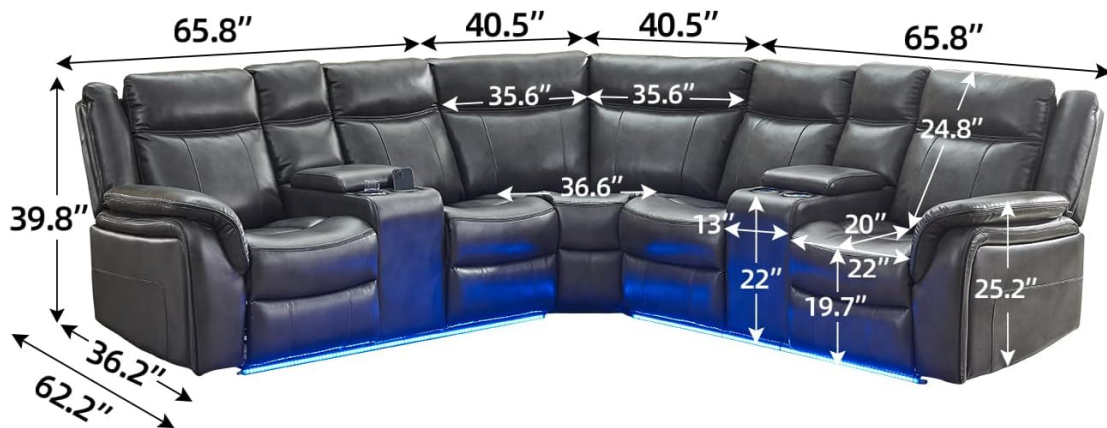

Image: The console with its lid open, revealing a storage compartment, alongside the integrated cup holders.

Product Feature Demonstration Video

Your browser does not support the video tag.

Video: This video demonstrates the key features of the Power Recliner Sectional Sofa, including connecting power, activating LED lights, utilizing the storage console, adjusting the recliner, and using the USB charging port.

Specifications

Feature	Detail
Brand	Comfort Stretch
Model Number	B0CSKML3KX
Product Dimensions (D x W x H)	36.2"D x 150.3"W x 39.8"H
Item Weight	315 Pounds
Weight Limit (per seat)	350 Pounds
Seating Capacity	5
Reclining Seat Count	2
Reclining Position Count	2 Position (90°-160°)
Upholstery Fabric Type	Faux Leather
Upholstery Cleaning Code	W (Water-based cleaner)
Frame Material Type	Wood

350 LBS Weight Capacity for Each Seat

Image: A detailed diagram providing all key dimensions of the Comfort Stretch Power Recliner Sectional Sofa.

Warranty and Support

Comfort Stretch is committed to customer satisfaction. While specific warranty details are not provided in this manual, please retain your proof of purchase. For any product inquiries, warranty claims, or technical support, please contact Comfort Stretch customer service through the retailer where the product was purchased.