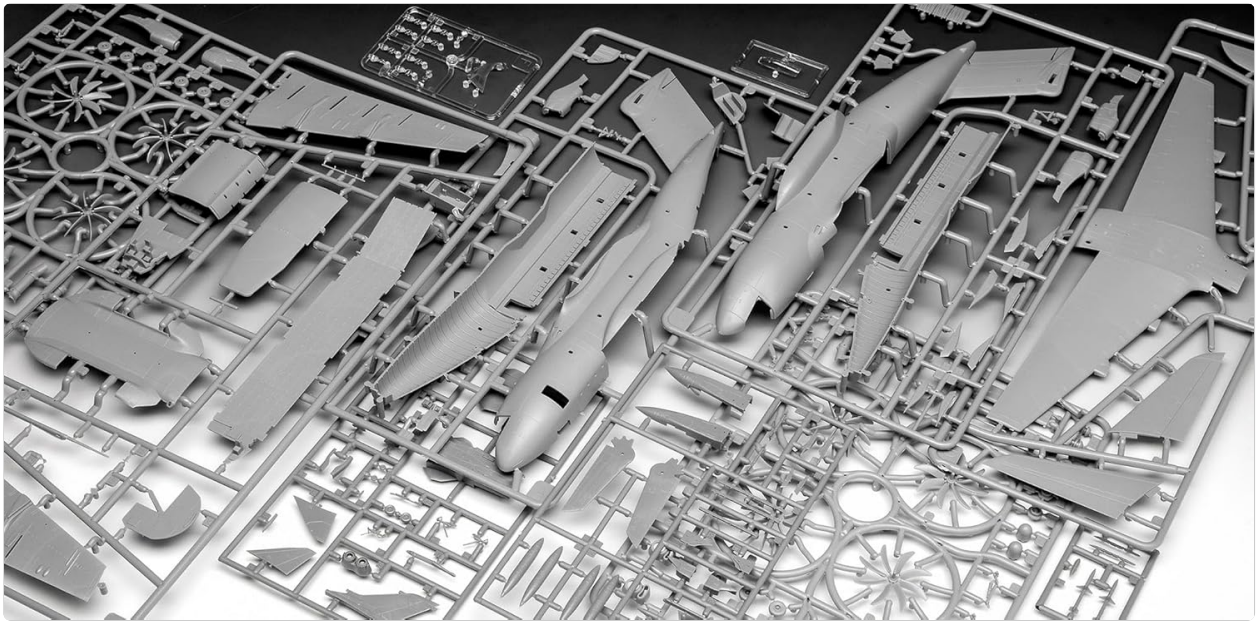

## 3. Assembly Instructions

---

This model kit consists of 223 parts for assembling two aircraft: the Airbus A400M and the Tornado. Follow the included instruction guide for detailed, step-by-step assembly.

Figure 3.1: Unassembled model parts on sprues, ready for removal and assembly.