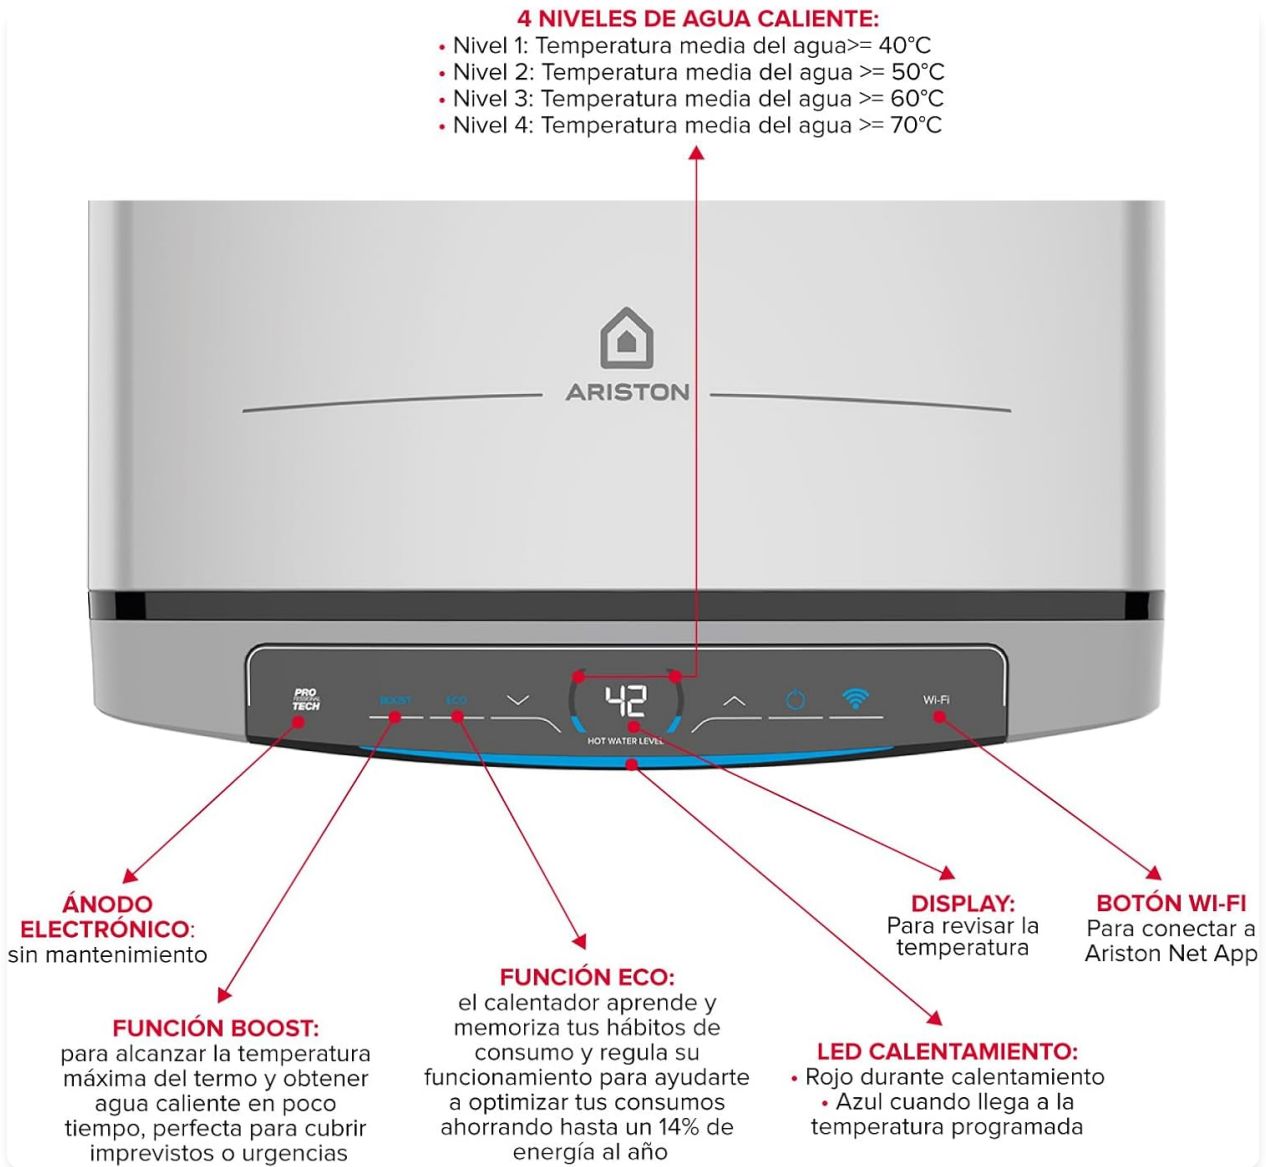

Model: 3100925

1. INTRODUCTION

The Ariston Velis Tech Dry Wifi is an advanced 80-liter electric water heater designed for efficiency and convenience. Featuring a flat, multiposition design, it can be installed vertically or horizontally to suit various spaces. This model incorporates Wi-Fi connectivity for remote control and smart ECO-EVO technology to optimize energy consumption. It is equipped with a double sheathed resistance for enhanced durability and rapid heating.

Image: Step-by-step visual guide for installing the Ariston Velis Tech Dry Wifi water heater.

- 1. Close Water Valve:** Ensure the main water supply valve is closed before starting.
- 2. Check Space:** Verify that the water heater fits correctly in the intended installation space.
- 3. Install Hangers:** Securely attach the wall hangers to the wall according to the provided template.
- 4. Hang Water Heater:** Carefully hang the water heater onto the installed hangers.
- 5. Connect Sleeves and Valve:** Screw on the electrolytic sleeves, then install the safety valve.
- 6. Connect Flexible Hoses:** Attach the appropriate flexible hoses to the water inlet and outlet.
- 7. Fill Tank:** Open the water supply to fill the water heater tank.
- 8. Connect Power and Wi-Fi:** Once the tank is full, connect the water heater to the power supply and your Wi-Fi network.
- 9. Download App:** Download the Aqua Ariston Net app from your device's app store to control and monitor the unit.

3. OPERATING INSTRUCTIONS

The Ariston Velis Tech Dry Wifi features an intuitive LED display and can be controlled via the Aqua Ariston Net app.

Control Panel Overview:

Image: Detailed view of the water heater's LED control panel, highlighting various functions and indicators.