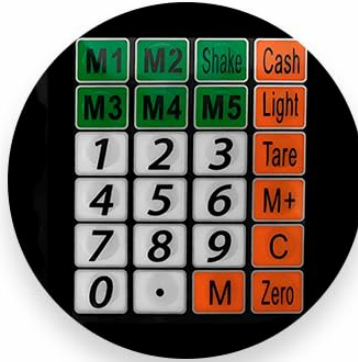

1. INTRODUCTION

This manual provides essential instructions for the safe and efficient use of your RagaBasics Digital Platform Scale, Model HG091. This commercial-grade digital scale is designed for weighing items up to 200 kg, featuring a foldable design, an LCD display, a tare function, and a rechargeable battery. It is suitable for various applications including retail, warehouses, and industrial settings.

Image 1.1: The RagaBasics Digital Platform Scale with items being weighed.

2. KEY FEATURES

The RagaBasics Digital Platform Scale offers several features designed for convenience and accuracy:

- **Foldable Design:** Allows for easy transport and compact storage.
- **LCD Display:** Clear digital screen for weight readings and other functions.
- **Tare Function:** Enables subtraction of container weight for accurate net weight measurement.
- **Rechargeable Battery:** Provides portability and operation without constant power connection.
- **High Sensitivity Sensor:** Ensures precise measurements from 1 kg up to 200 kg.
- **Durable Metal Platform:** Constructed for heavy-duty use and resistance.
- **Adjustable Anti-slip Feet:** Provides stability on various surfaces.
- **Removable Weighing Plate:** Facilitates cleaning and maintenance.

Características

Patas antiderrapantes de altura ajustable

Plataforma metálica durable y resistente

Botón de encendido y puerto de carga

Estructura con brazo plegable

Teclado con pantalla digital multifunción