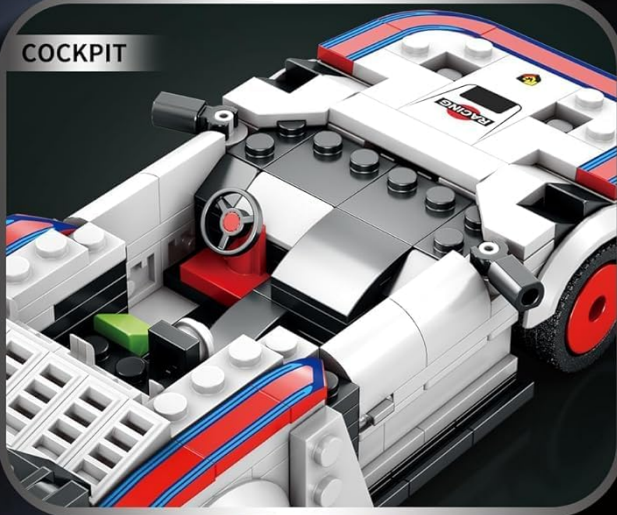

PORSCHE 935

Image: The Reobrix 792 Porsche 935 Building Blocks Set, highlighting the 'TECHNOLOGIE' series and the 346 pieces included for assembly.

Each step in the manual is illustrated to guide you through the construction of the model's chassis, bodywork, interior, and functional elements. Pay close attention to the orientation of each block to ensure proper fit and structural integrity.

PRODUCT DETAILS

COCKPIT

TAILSTOCK

METAL HUB

SUPERCAR

Image: Detailed view of the assembled Reobrix 792 Porsche 935 model, showcasing the intricate cockpit and tailstock areas.

The assembly process is designed to be intuitive, even for beginners. Take your time and enjoy the building experience. If you encounter any difficulties, refer back to the instruction manual or the troubleshooting section.

3. OPERATING FEATURES

Once assembled, your Reobrix 792 Porsche 935 model features several interactive elements that enhance its realism and display value.

- **Functional Doors:** The model includes doors that can be opened and closed, revealing the detailed interior.
- **Turning Wheels:** The wheels are designed to turn, allowing for dynamic display options.
- **Adjustable Spoiler:** The rear spoiler can be adjusted, mimicking the aerodynamic features of the actual Porsche 935.
- **Detailed Interior:** The cockpit features intricate details, including a steering wheel and seating.