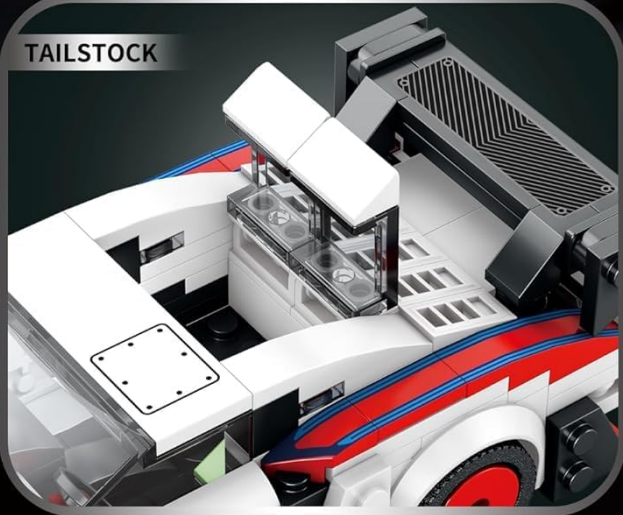

PORSCHE 935

Image: The Reobrix 792 Porsche 935 Building Blocks Set, highlighting the 'TECHNOLOGIE' series and the 346 pieces included for assembly.

Each step in the manual is illustrated to guide you through the construction of the model's chassis, bodywork, interior, and functional elements. Pay close attention to the orientation of each block to ensure proper fit and structural integrity.

PRODUCT DETAILS

COCKPIT

TAILSTOCK

METAL HUB

SUPERCAR

Image: Detailed view of the assembled Reobrix 792 Porsche 935 model, showcasing the intricate cockpit and tailstock areas.

The assembly process is designed to be intuitive, even for beginners. Take your time and enjoy the building experience. If you encounter any difficulties, refer back to the instruction manual or the troubleshooting section.

3. OPERATING FEATURES

Once assembled, your Reobrix 792 Porsche 935 model features several interactive elements that enhance its realism and display value.

- **Functional Doors:** The model includes doors that can be opened and closed, revealing the detailed interior.
- **Turning Wheels:** The wheels are designed to turn, allowing for dynamic display options.
- **Adjustable Spoiler:** The rear spoiler can be adjusted, mimicking the aerodynamic features of the actual Porsche 935.
- **Detailed Interior:** The cockpit features intricate details, including a steering wheel and seating.