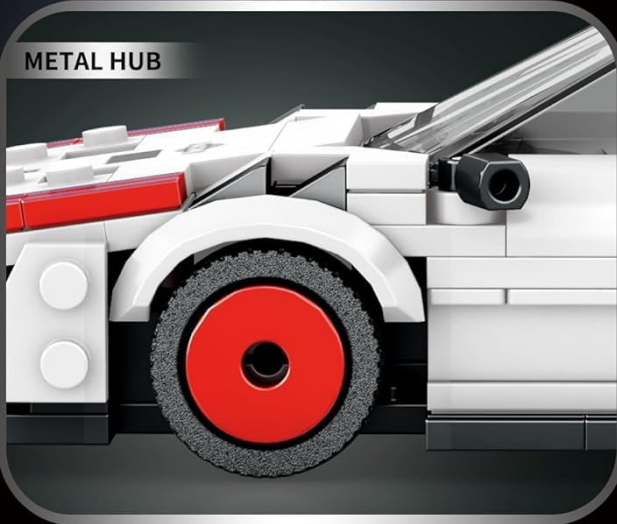

PORSCHE 935

Image: The Reobrix 792 Porsche 935 Building Blocks Set, highlighting the 'TECHNOLOGIE' series and the 346 pieces included for assembly.

Each step in the manual is illustrated to guide you through the construction of the model's chassis, bodywork, interior, and functional elements. Pay close attention to the orientation of each block to ensure proper fit and structural integrity.

PRODUCT DETAILS

COCKPIT

TAILSTOCK

METAL HUB

SUPERCAR

Image: Detailed view of the assembled Reobrix 792 Porsche 935 model, showcasing the intricate cockpit and tailstock areas.

The assembly process is designed to be intuitive, even for beginners. Take your time and enjoy the building experience. If you encounter any difficulties, refer back to the instruction manual or the troubleshooting section.

3. OPERATING FEATURES

Once assembled, your Reobrix 792 Porsche 935 model features several interactive elements that enhance its realism and display value.

- **Functional Doors:** The model includes doors that can be opened and closed, revealing the detailed interior.
- **Turning Wheels:** The wheels are designed to turn, allowing for dynamic display options.
- **Adjustable Spoiler:** The rear spoiler can be adjusted, mimicking the aerodynamic features of the actual Porsche 935.
- **Detailed Interior:** The cockpit features intricate details, including a steering wheel and seating.