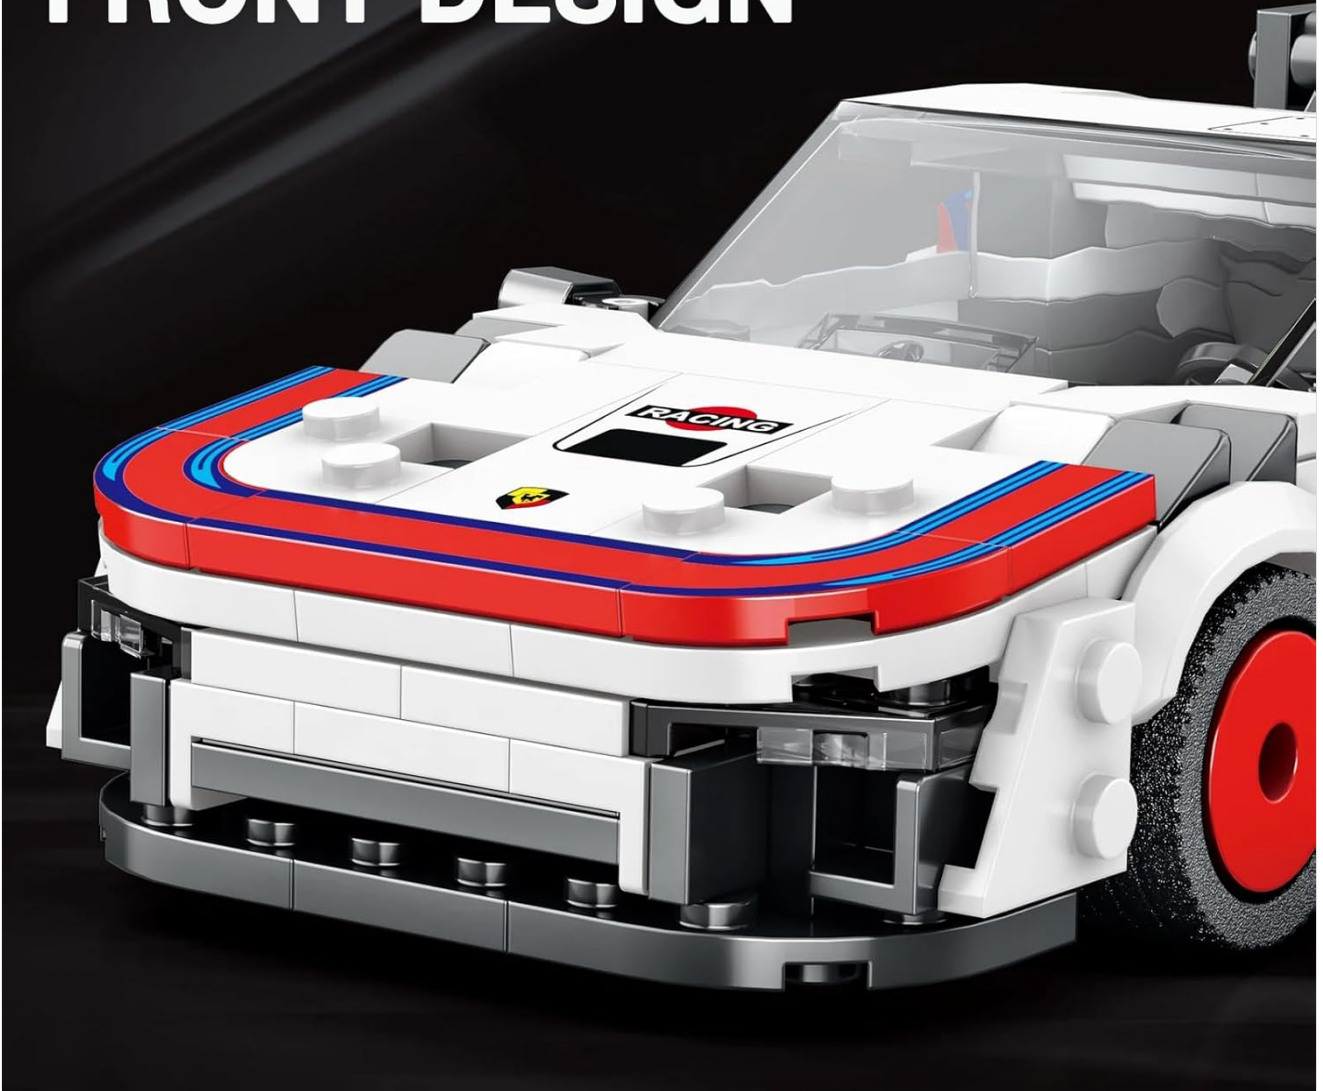

Model: RB792

1. INTRODUCTION

Thank you for choosing the Reobrix 792 Porsche 935 Building Blocks Set. This set allows you to construct a detailed 1:24 scale model of the iconic Porsche 935 race car. Designed for enthusiasts aged 14 and up, this kit provides an engaging building experience and results in a display-worthy model.

PRODUCT DETAILS

COCKPIT

TAILSTOCK

METAL HUB

SUPERCAR

Image: Detailed view of the assembled Reobrix 792 Porsche 935 model, showcasing the intricate cockpit and tailstock areas.

The assembly process is designed to be intuitive, even for beginners. Take your time and enjoy the building experience. If you encounter any difficulties, refer back to the instruction manual or the troubleshooting section.

3. OPERATING FEATURES

Once assembled, your Reobrix 792 Porsche 935 model features several interactive elements that enhance its realism and display value.

- **Functional Doors:** The model includes doors that can be opened and closed, revealing the detailed interior.
- **Turning Wheels:** The wheels are designed to turn, allowing for dynamic display options.
- **Adjustable Spoiler:** The rear spoiler can be adjusted, mimicking the aerodynamic features of the actual Porsche 935.
- **Detailed Interior:** The cockpit features intricate details, including a steering wheel and seating.

ENJOY BUILDING CLASSIC SUPERCARS

POWER SENSE RACING ELEMENTSHAPE

Image: Side view of the Reobrix 792 Porsche 935 model, showcasing its sleek racing design and profile.

DOMINEERING FRONT DESIGN

Image: Front view of the Reobrix 792 Porsche 935 model, highlighting its distinctive and powerful front design.