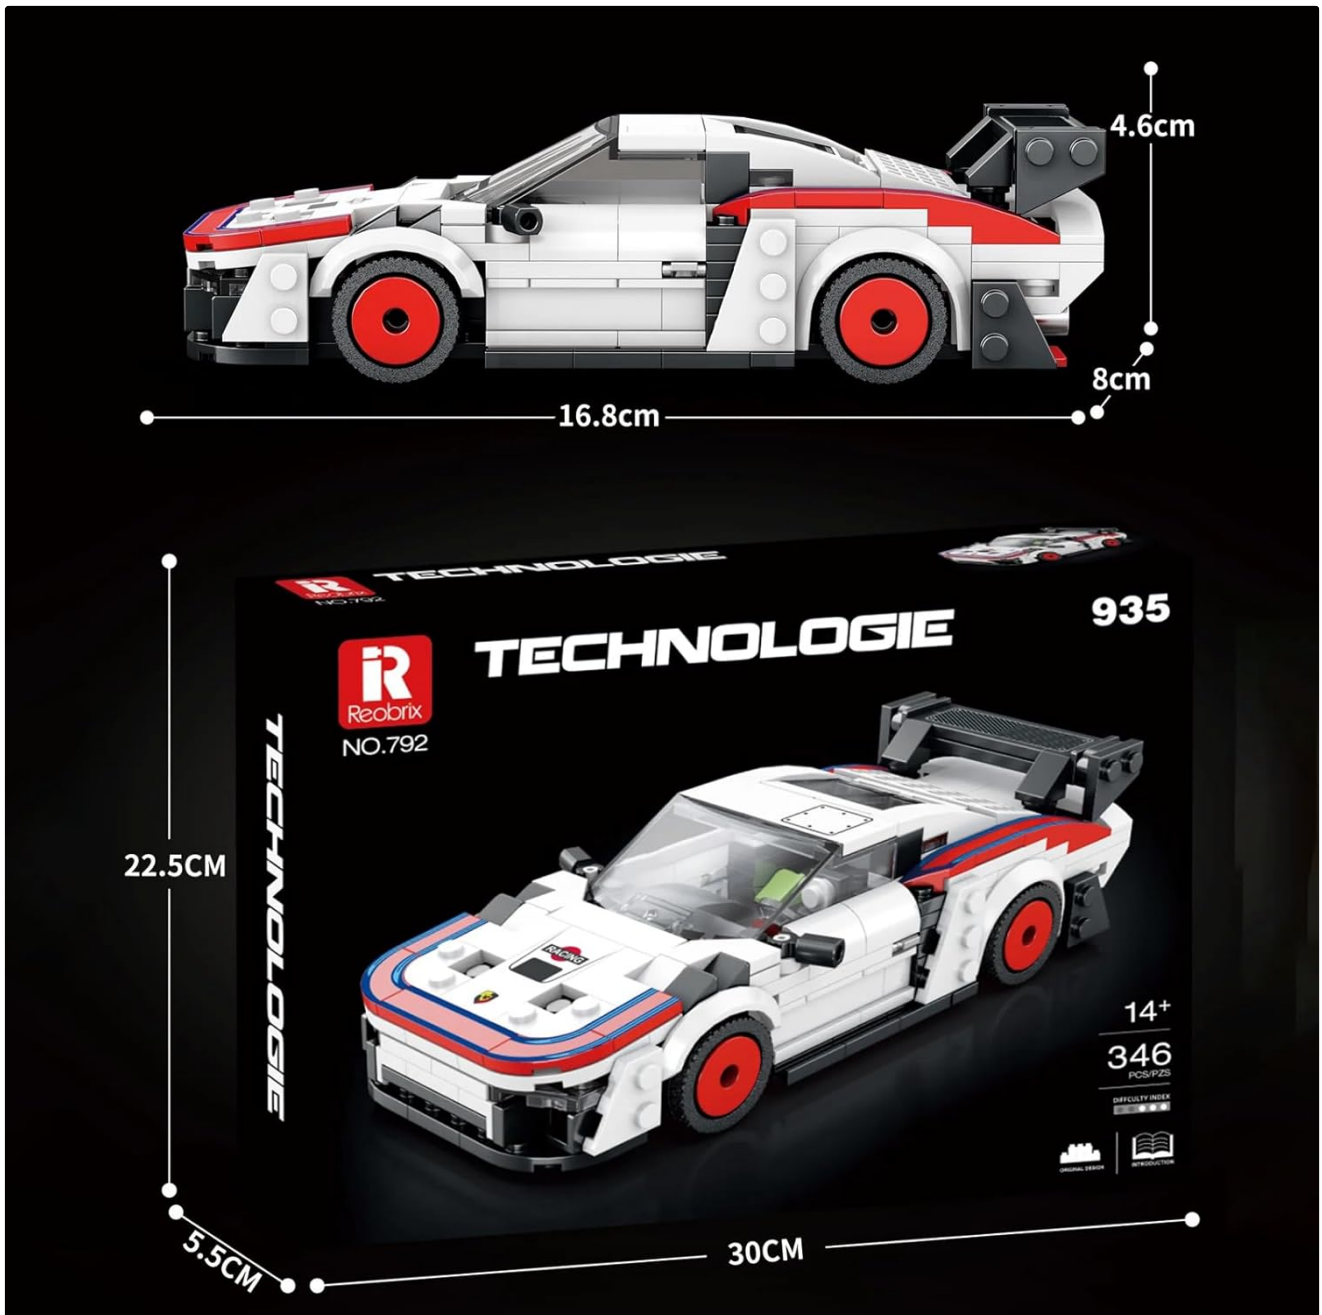

Model: RB792

1. INTRODUCTION

Thank you for choosing the Reobrix 792 Porsche 935 Building Blocks Set. This set allows you to construct a detailed 1:24 scale model of the iconic Porsche 935 race car. Designed for enthusiasts aged 14 and up, this kit provides an engaging building experience and results in a display-worthy model.

6. SPECIFICATIONS

Feature	Detail
Brand	Reobrix
Model Number	RB792
Product Dimensions	16.79 x 8 x 4.6 cm
Item Weight	0.8 Kilograms
Number of Pieces	346
Material	Acrylonitrile Butadiene Styrene (ABS)
Recommended Age	14 - 83 years
Special Feature	Non Toxic
Educational Objective	Color Recognition, Concentration, Imagination Development, Patience Skills, Role Play