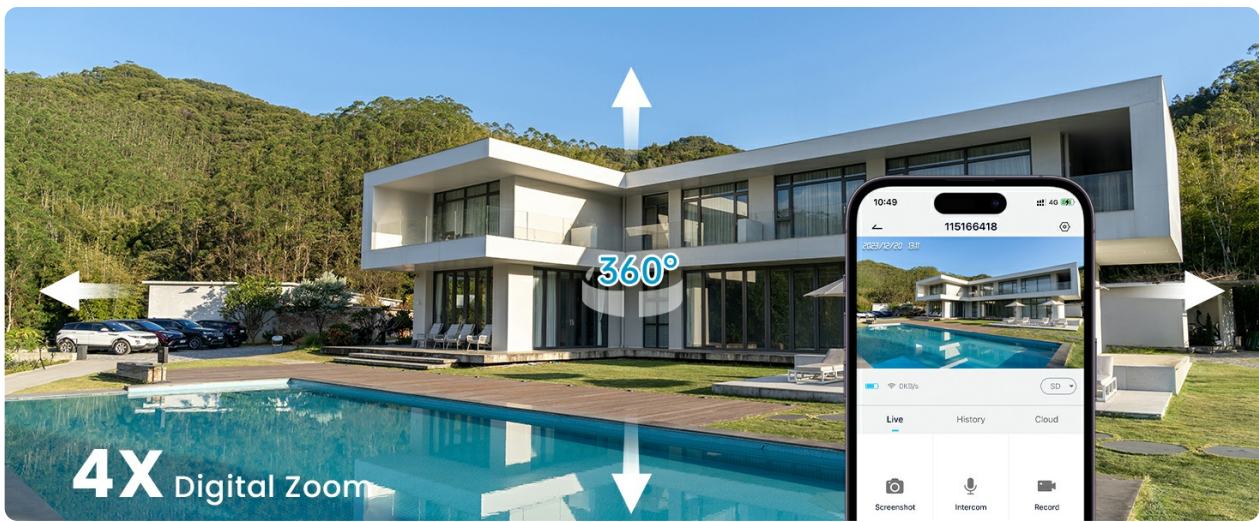

## 3. PRODUCT OVERVIEW

---

The ieGeek Solar Security Camera is a 2K wireless outdoor surveillance system designed for home security. It features 360° PTZ (Pan-Tilt-Zoom) capabilities, color night vision, PIR motion detection, and two-way audio. The camera is powered by a rechargeable battery and a high-efficiency solar panel, ensuring continuous operation.

### 5.1 Pan-Tilt-Zoom (PTZ) Control

Control the camera's viewing angle remotely via the 'ieGeek Cam' app. It offers 355° horizontal pan and 120° vertical tilt, providing a 360° surveillance view when combined with the lens's angle.