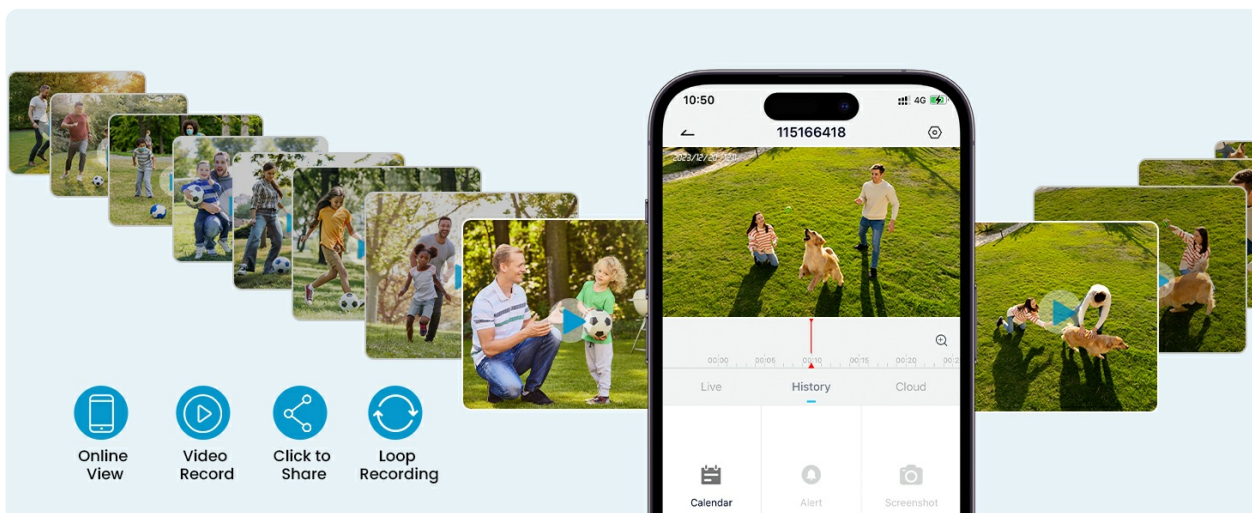

Image: Storage options include local Micro SD card (up to 128GB) and free 6-second loop cloud storage.

## 5.6 Multi-User Sharing and Smart Home Integration

Easily share access to your security cameras with family and friends via a QR scan. The camera also works with Alexa for convenient voice control.

Image: The system supports multiple users and can be accessed from Android, iOS, and Smart Watch devices.

Image: The camera seamlessly integrates with Alexa for voice-controlled viewing.