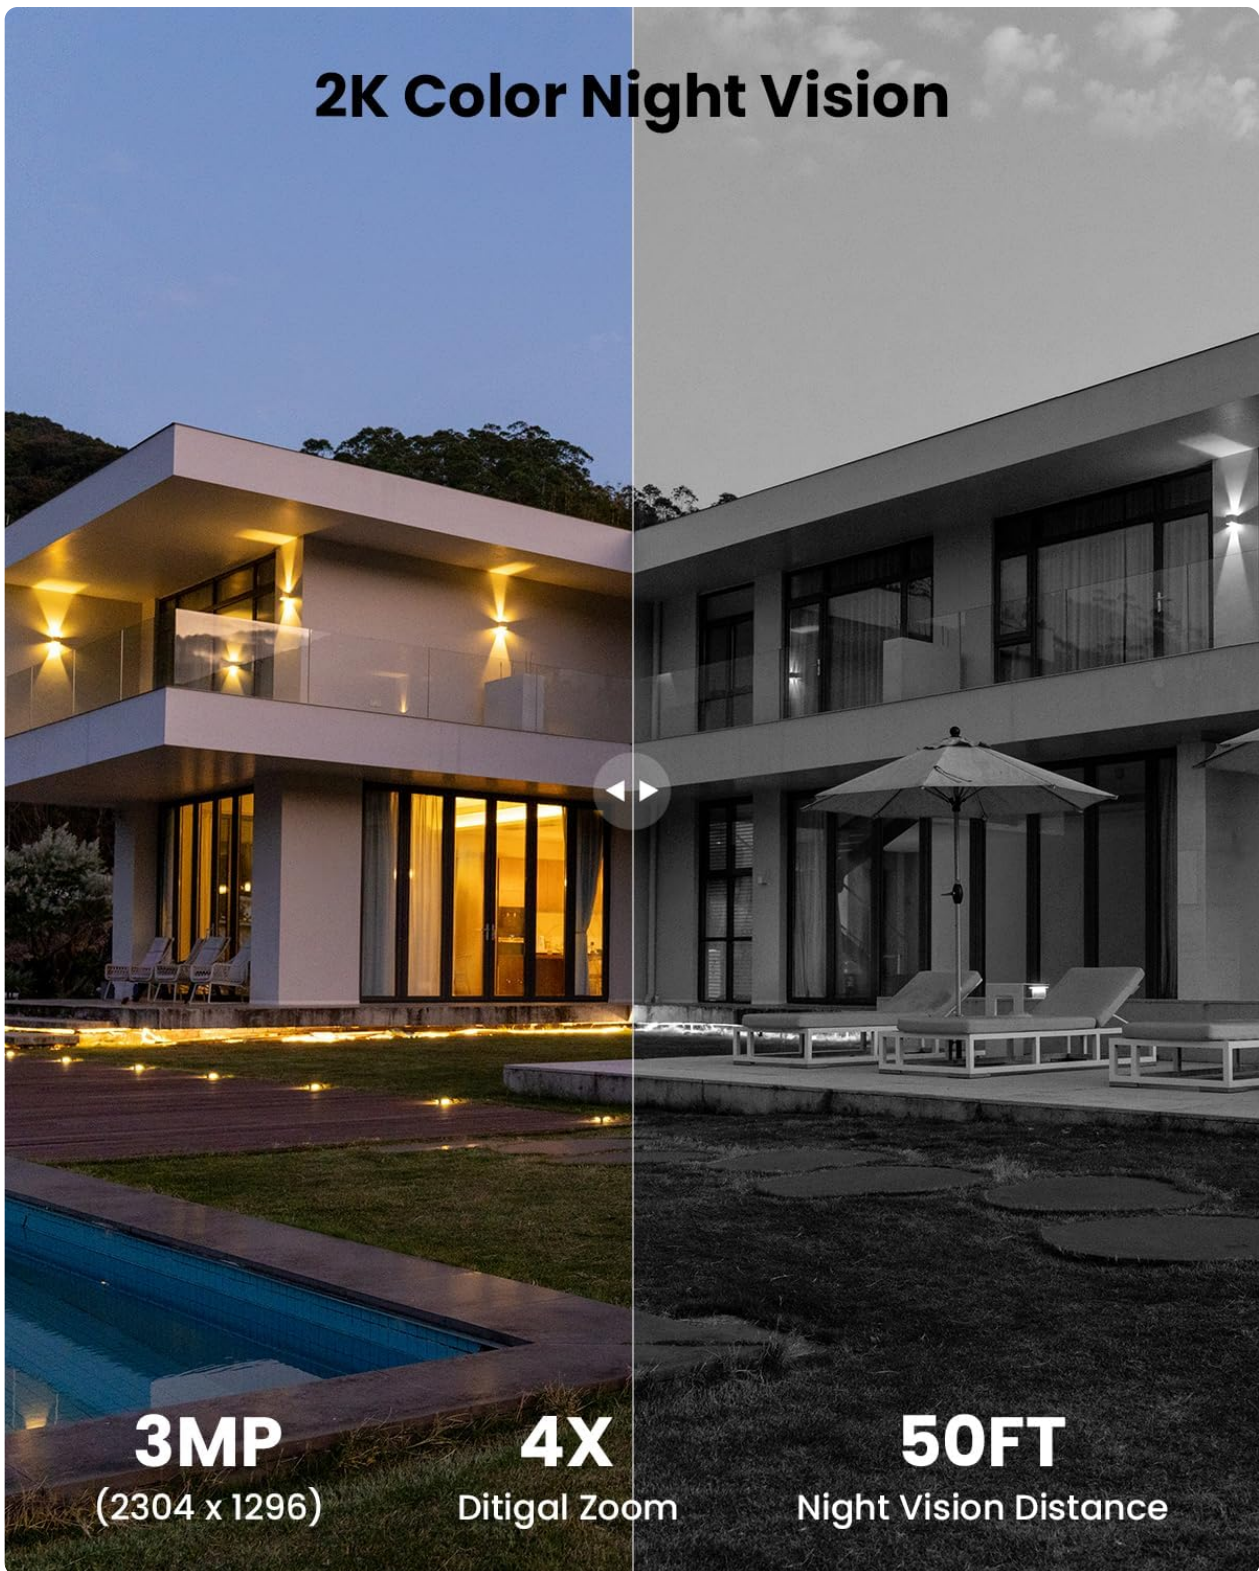

## 2K Color Night Vision

Image: Designed for outdoor use, the camera is IP65 waterproof and dustproof, capable of withstanding various weather conditions.