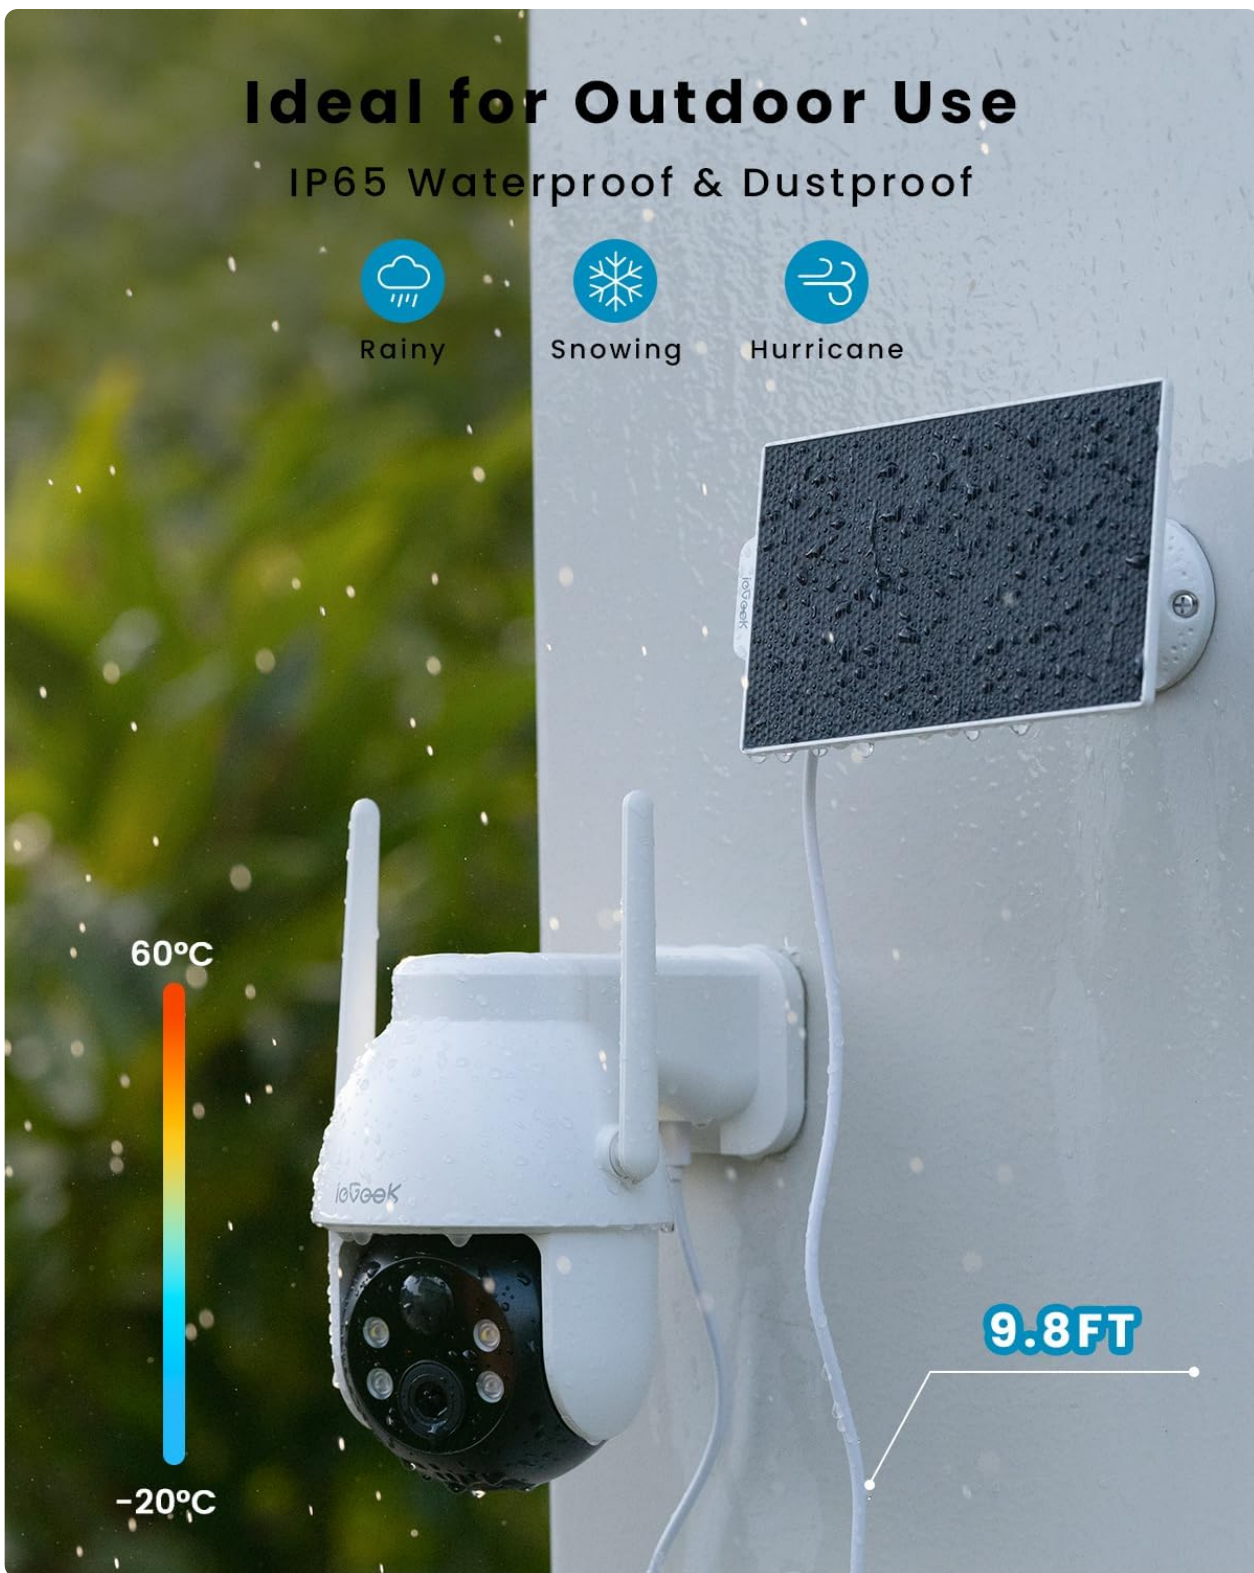

## 3. PRODUCT OVERVIEW

---

The ieGeek Solar Security Camera is a 2K wireless outdoor surveillance system designed for home security. It features 360° PTZ (Pan-Tilt-Zoom) capabilities, color night vision, PIR motion detection, and two-way audio. The camera is powered by a rechargeable battery and a high-efficiency solar panel, ensuring continuous operation.

# Ideal for Outdoor Use

IP65 Waterproof & Dustproof

Rainy

Snowing

Hurricane

60°C

-20°C

9.8FT

## 2K Color Night Vision

Image: Designed for outdoor use, the camera is IP65 waterproof and dustproof, capable of withstanding various weather conditions.