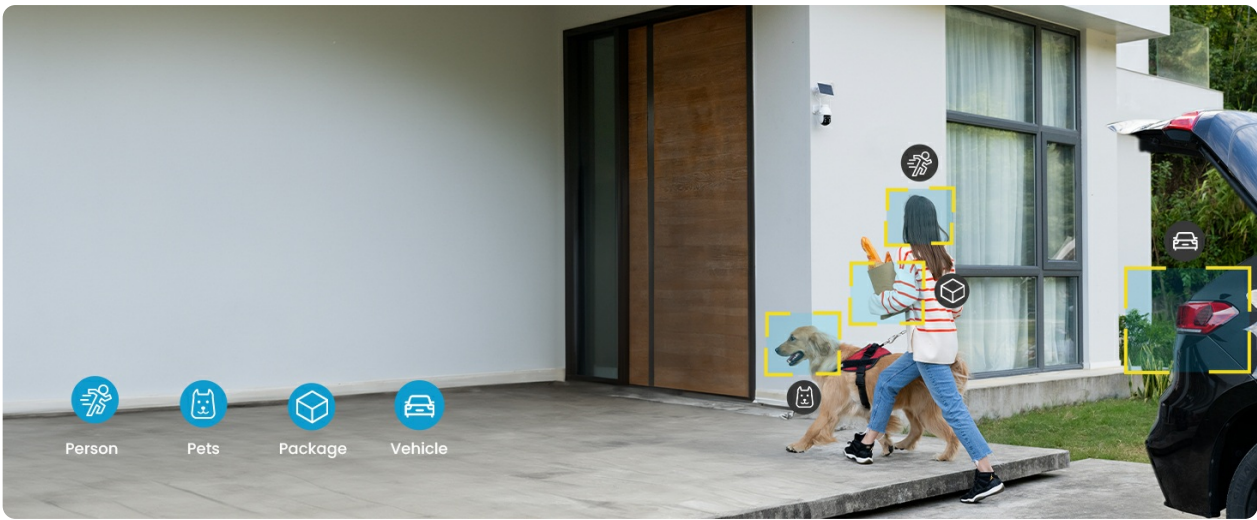

## 5.3 Smart PIR Motion Detection

The advanced PIR motion detection technology allows for customized motion zones and scheduled alert plans, reducing false alarms. Upon detection, the camera sends instant notifications, records videos, and can activate alert sounds and spotlights.

Image: Smart PIR motion detection can differentiate between people, pets, packages, and vehicles, minimizing irrelevant alerts.

Image: Users can set specific time periods for motion detection to be active, customizing surveillance to their needs.

### 5.4 Two-Way Audio

Communicate with visitors or deter intruders using the built-in speaker and microphone.

Image: The two-way audio feature allows for direct communication through the camera via the app.