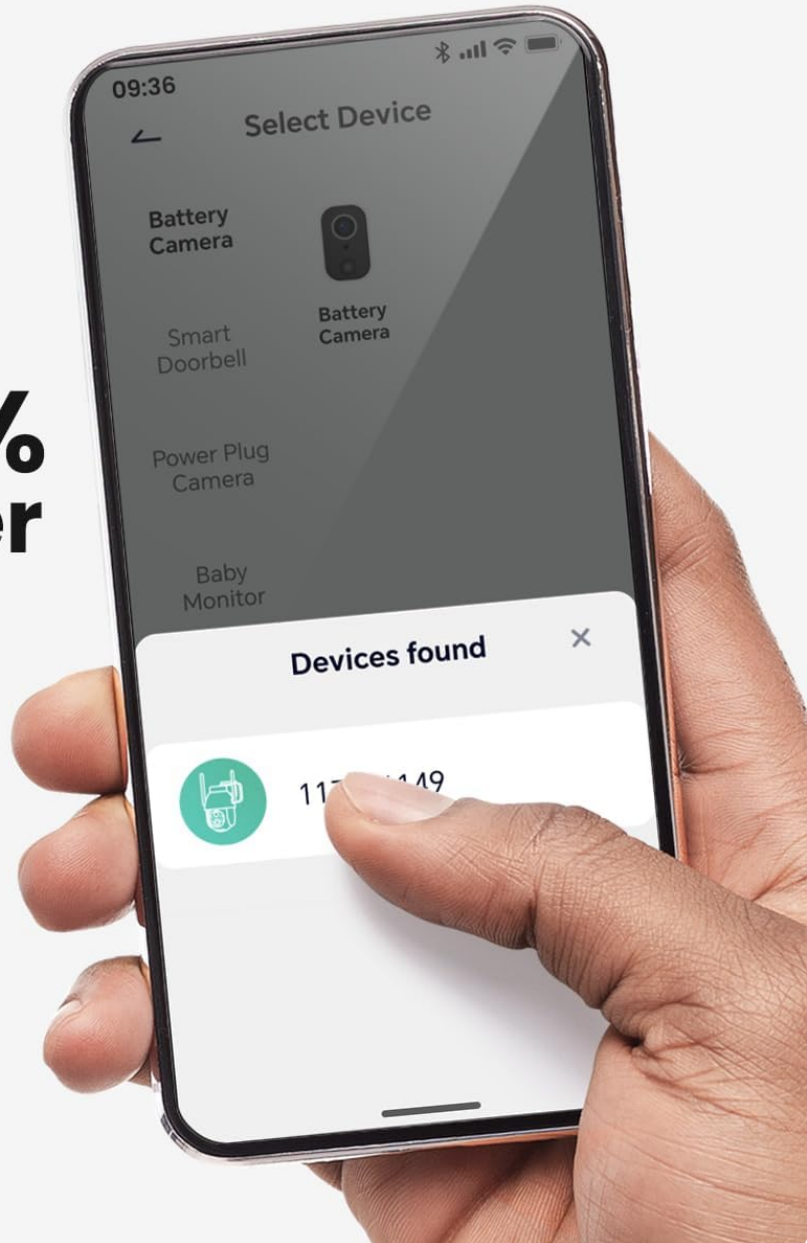

### 4.1 Installation

The ieGeek camera is 100% wire-free, offering flexible placement options. It supports both wall and ceiling mounting.

Image: Installation is quick and easy, involving fixing the bracket with screws, snapping the camera into place, and allowing for easy removal.

## 4.2 App and Wi-Fi Connection

To begin monitoring, download the 'ieGeek Cam' APP. The camera supports 2.4GHz Wi-Fi only for stable connectivity.

Image: Connect the camera to your 2.4GHz Wi-Fi network in three simple steps using the ieGeek Cam app.

# One-Touch Pairing

Automatically pops up when connecting devices

 **50%  
Faster**

Image: The app features one-touch pairing for quick and efficient device connection.

### 5.1 Pan-Tilt-Zoom (PTZ) Control

Control the camera's viewing angle remotely via the 'ieGeek Cam' app. It offers 355° horizontal pan and 120° vertical tilt, providing a 360° surveillance view when combined with the lens's angle.